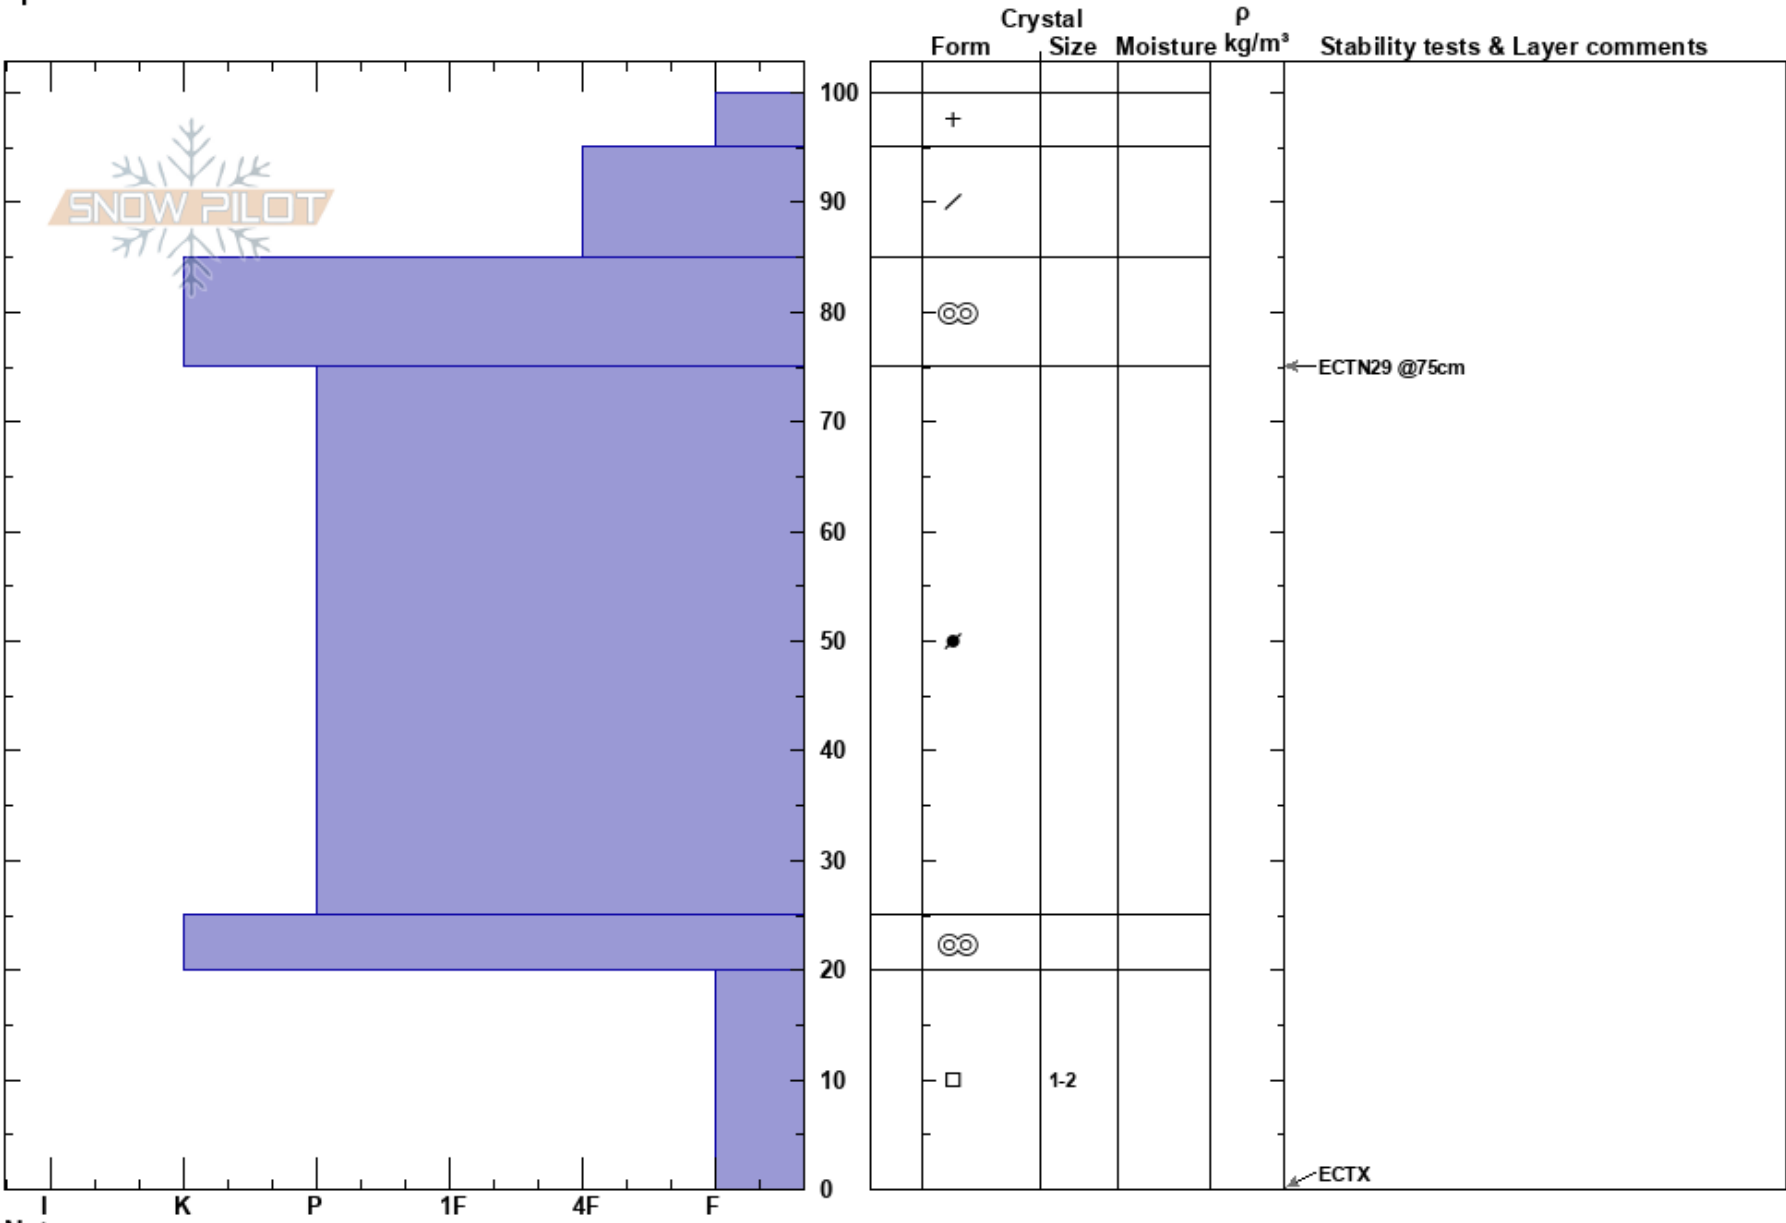

Emigrant Gulch  
 Absaroka Range  
 MT  
 Elevation: 9000 ft  
 Aspect: 225°  
 Specifics:

Oliver Cole  
 03/24/2024 - 1:51am  
 Co-ord: 45.25713N, -110.69688W  
 Slope Angle: 20°  
 Wind Loading: previous

Stability:  
 Air Temperature: 20°F  
 Sky Cover: OVC  
 Precipitation: S1  
 Wind: SW Light Breeze

HS:100  
 Layer Notes:  
 20-0cm: Problematic layer

Notes: