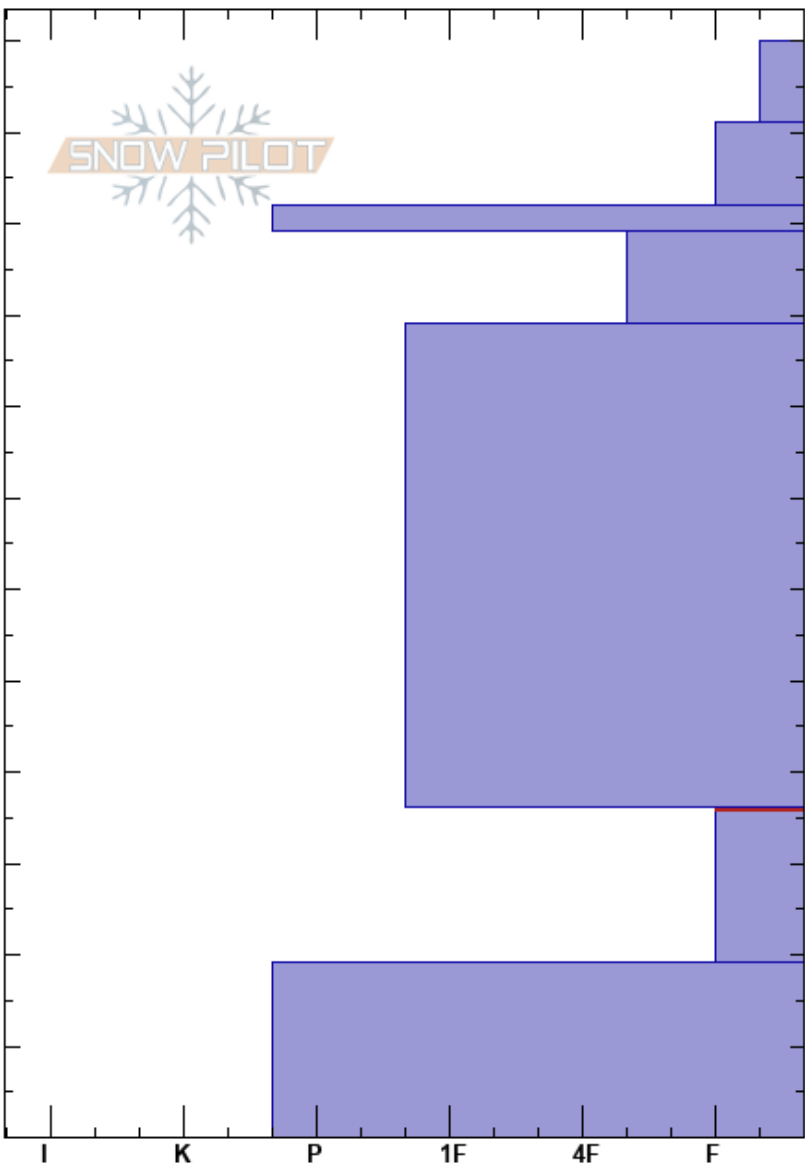

Emigrant bowl
 Absaroka Range
 MT
Elevation: 8960 ft
Aspect: N
Specifics: Ski tracks on slope; We skied slope

Conner Watt
 03/24/2024 - 1:30am
Co-ord: 45.25694N, -110.69430W
Slope Angle: 20°
Wind Loading: no

Stability:
Air Temperature:
Sky Cover: X
Precipitation: S-1
Wind: E Light Breeze

HS: 120
Layer Notes:
 36-19cm: Problematic layer
 19-0cm: Frozen Facets

Height (cm)	Crystal		Moisture	ρ kg/m ³	Stability tests & Layer comments
	Form	Size			
120	/	1			
110	/(●)	1.5			
100	⊙⊙				← ECTN15 @99cm
90	/(●)	1			
80					
70					
60	●	0.5			
50					
40					
36					← CT15, Q2 @36cm
30	□ (^)	2.4			
20					
10	⊙⊙				19-0cm: Frozen Facets
0					