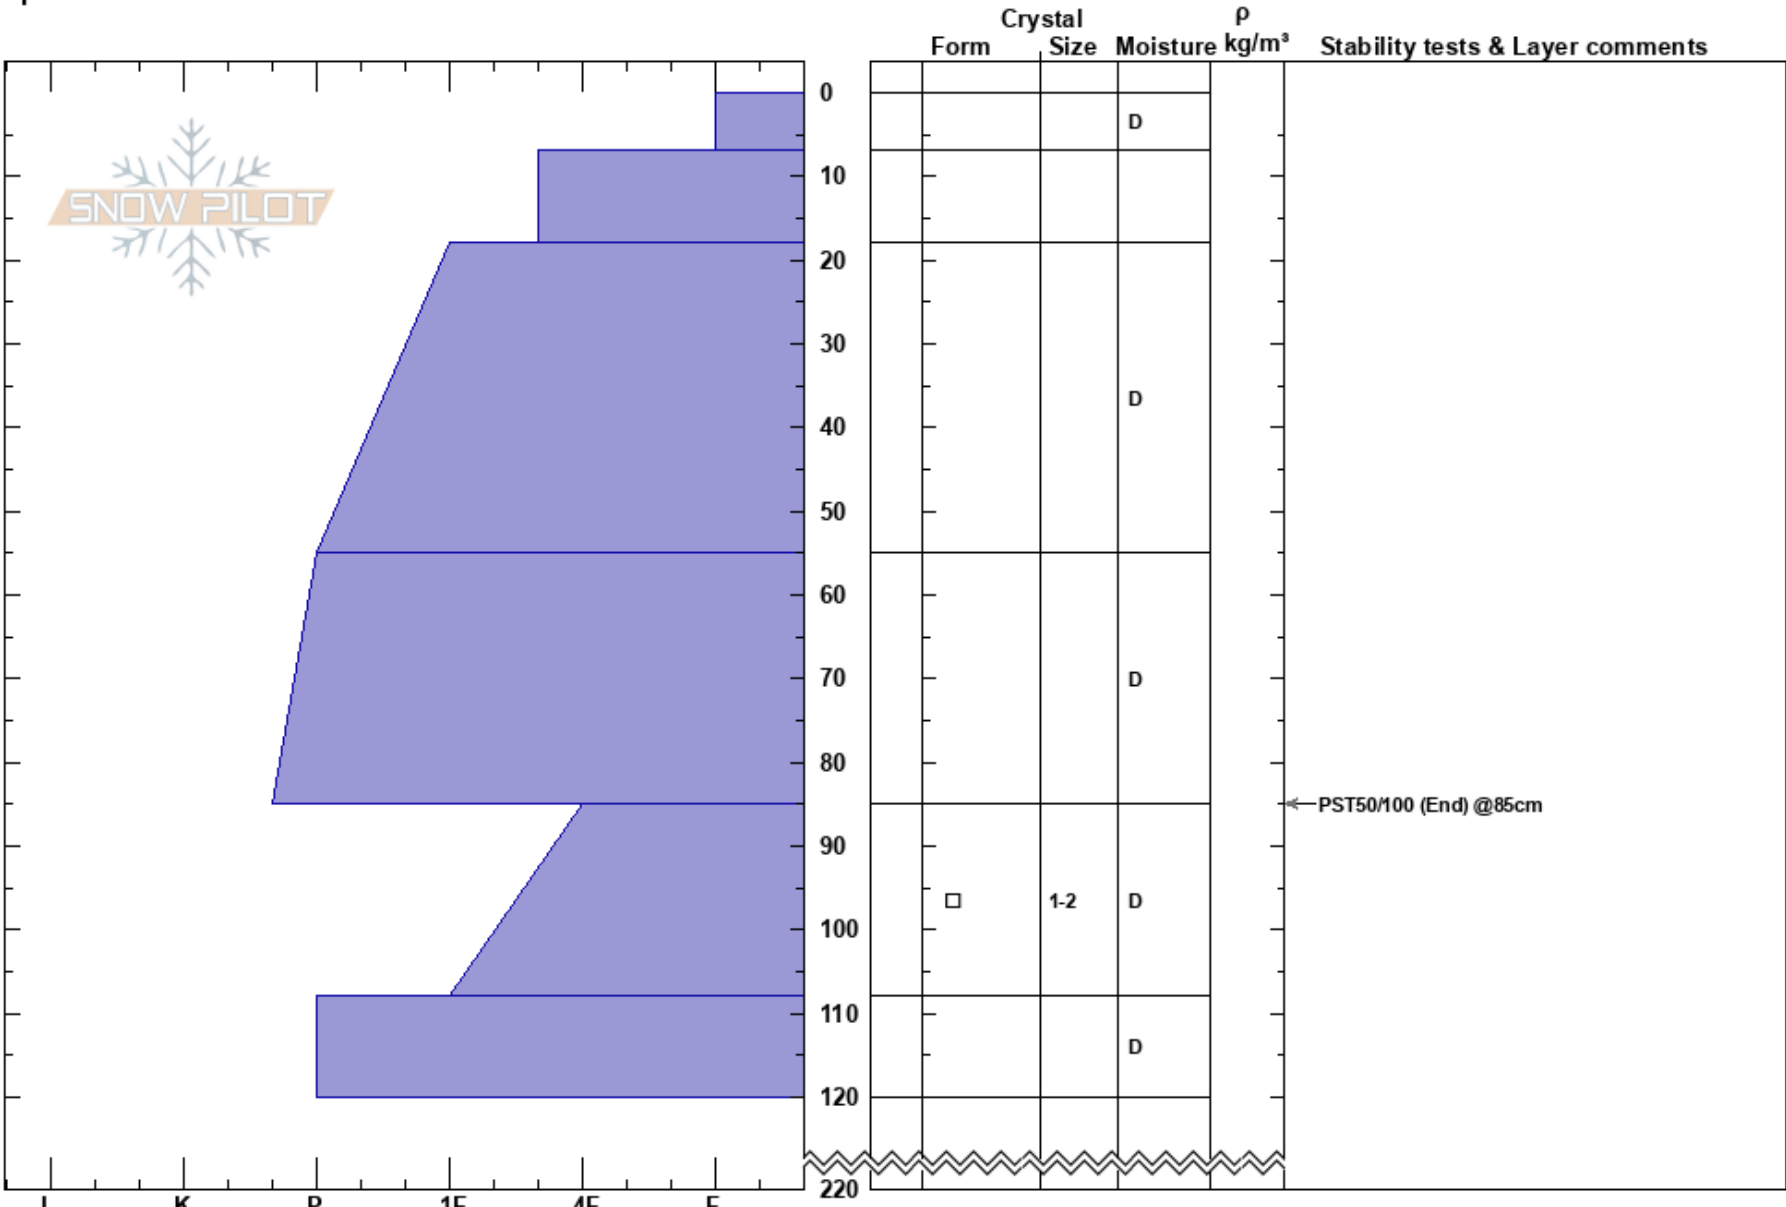

Goldie West Face  
 Purcell  
 BC  
**Elevation:** 2520 m  
**Aspect:** N  
**Specifics:**

Panorama Avalanche Office  
 24/03/2024 - 12:00  
**Co-ord:** 50.41683N, -116.17420W  
**Slope Angle:** 30°  
**Wind Loading:** previous

**Stability:**  
**Air Temperature:**  
**Sky Cover:** SCT  
**Precipitation:** NO  
**Wind:** NE Light Breeze

**HS:**220

**Layer Notes:**

**Notes:** Crossloaded bouldery slope in ALP. Investigating PSL in wind-loaded/deep area. AG, IS