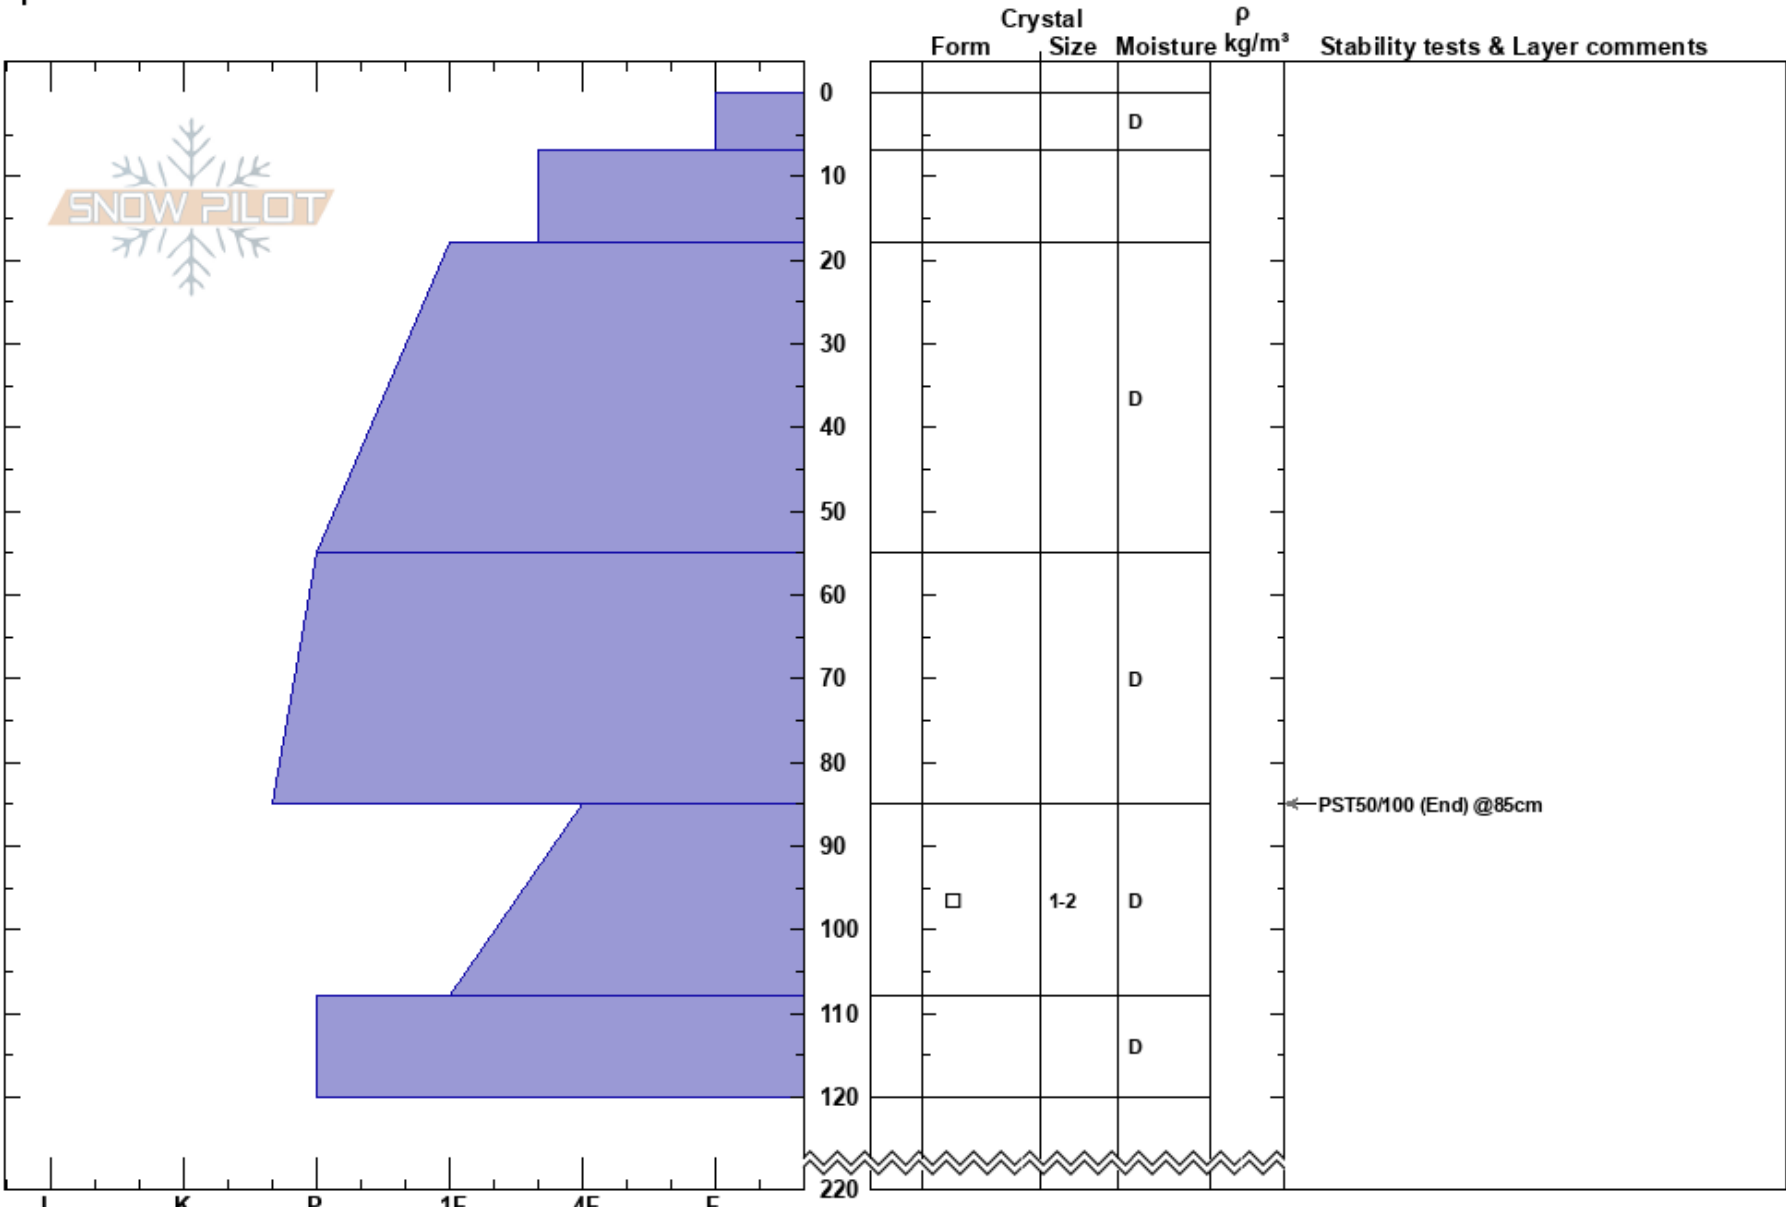

Goldie West Face
 Purcell
 BC
 Elevation: 2520 m
 Aspect: N
 Specifics:

Panorama Avalanche Office
 24/03/2024 - 12:00
 Co-ord: 50.41683N, -116.17420W
 Slope Angle: 30°
 Wind Loading: previous

Stability: **HS:220** Layer Notes:
 Air Temperature:
 Sky Cover: SCT
 Precipitation: NO
 Wind: NE Light Breeze

Notes: Crossloaded bouldery slope in ALP. Investigating PSL in wind-loaded/deep area. AG, IS