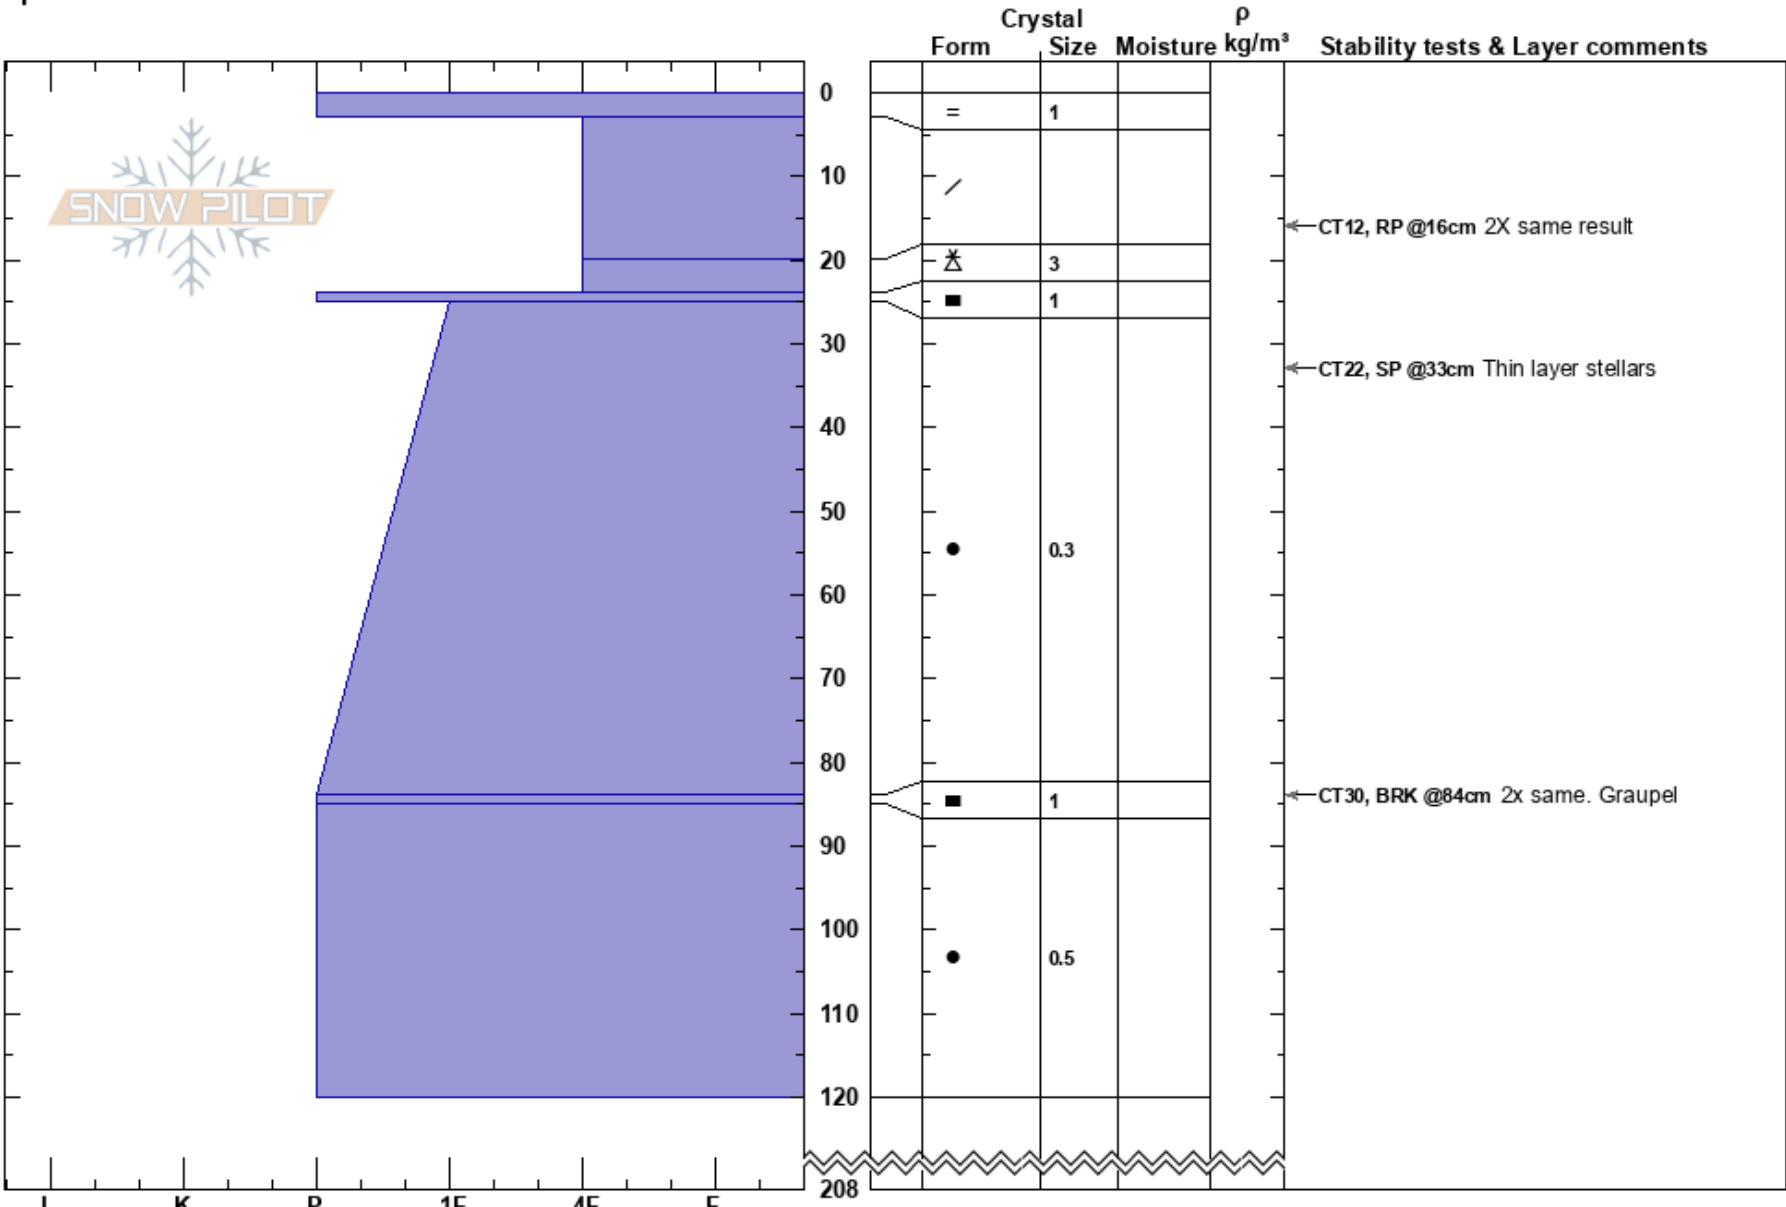

Lick Creek PPG AIARE 1
 Payette National Forest
 ID
 Elevation: 7600 ft
 Aspect: NE
 Specifics:

Andy Keck
 02/03/2018 - 3:15pm
 Co-ord:
 Slope Angle: 25°
 Wind Loading:

Stability:
 Air Temperature: -2°C
 Sky Cover: X
 Precipitation: NO
 Wind: SW Moderate

HS:208
 PF:25
 Layer Notes:

Notes: