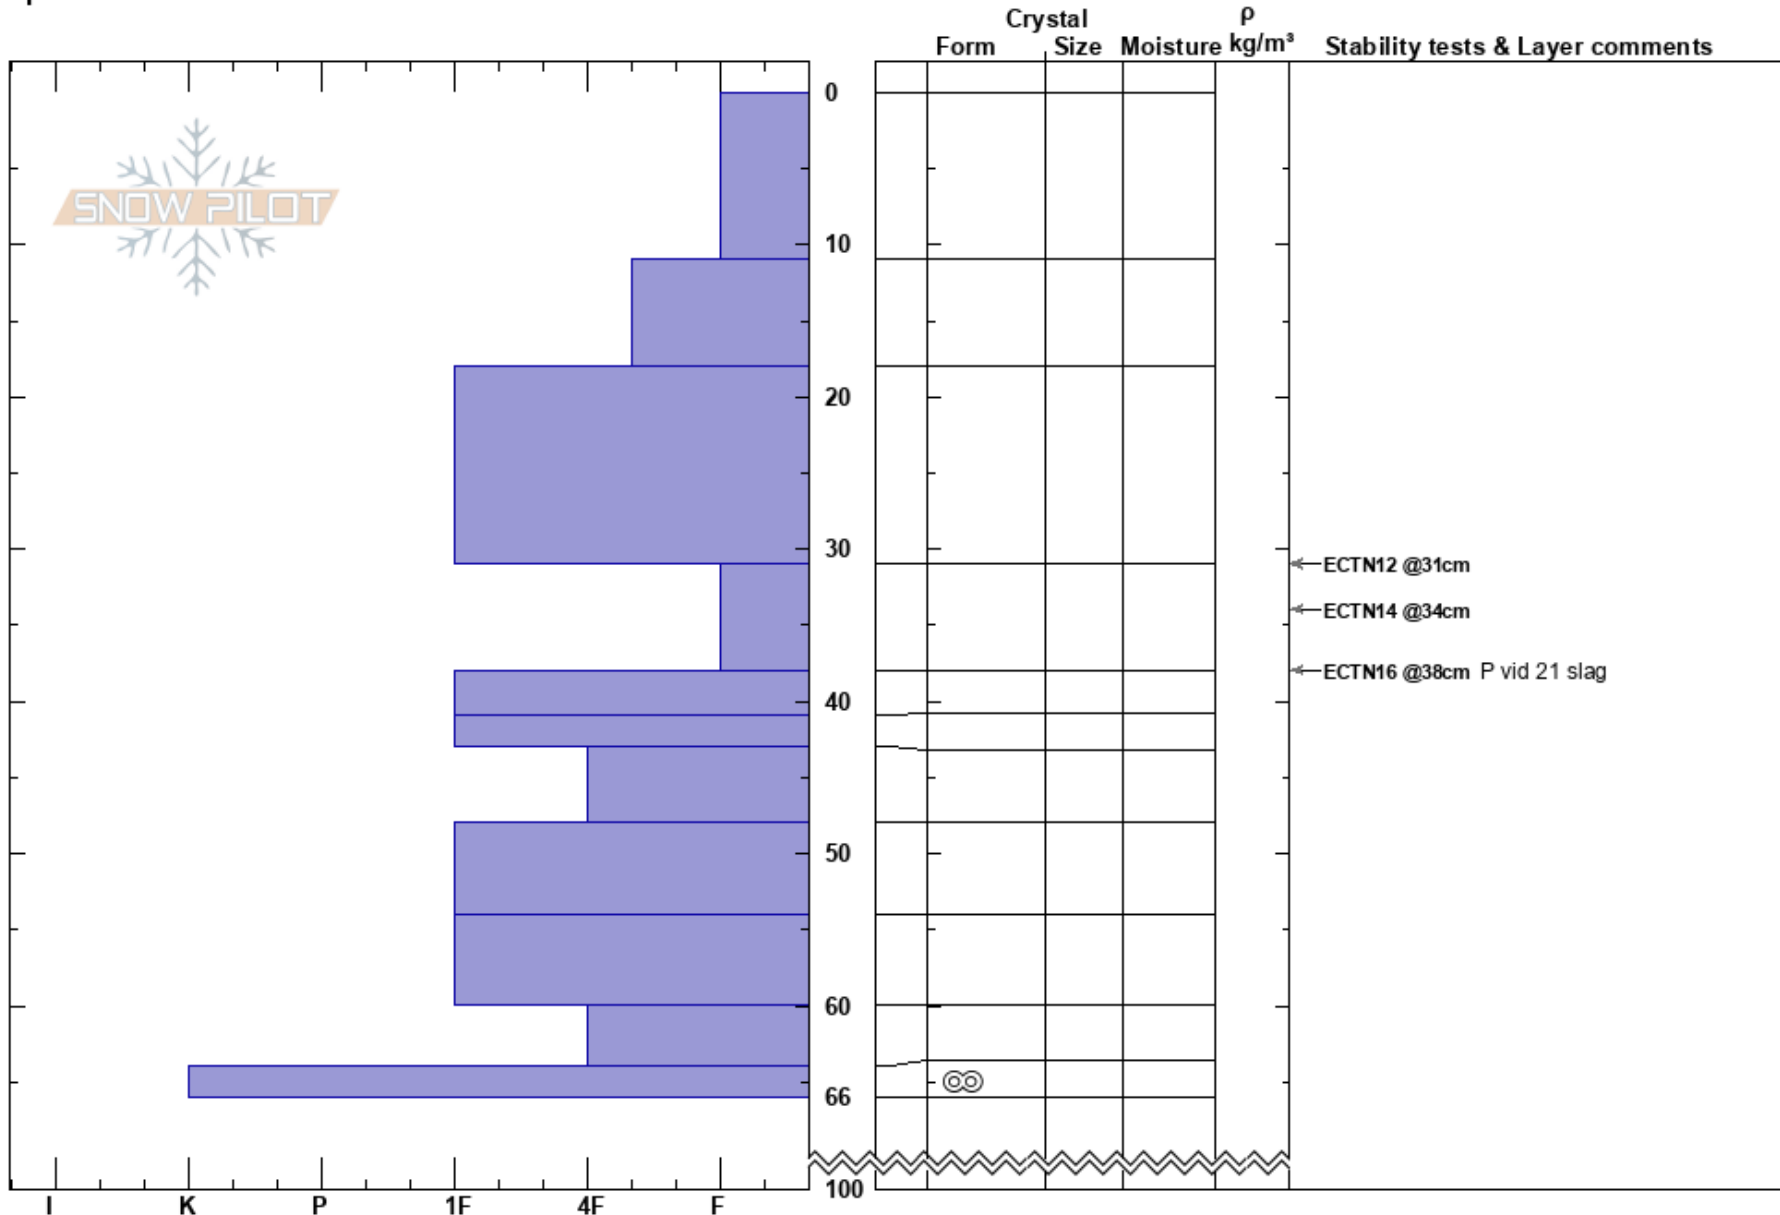

Mortsb TL
 Västra Vindelfjällen
 Sweden
Elevation: 740 m
Aspect: 300°
Specifics:

Mojo Andersson
 24/03/2024 - 12:00
Co-ord: 65.81843N, 15.15292E
Slope Angle: 25°
Wind Loading:

Stability:
Air Temperature:
Sky Cover: FEW
Precipitation: NO
Wind: S Light Breeze

HS: 100

Layer Notes:

Notes: