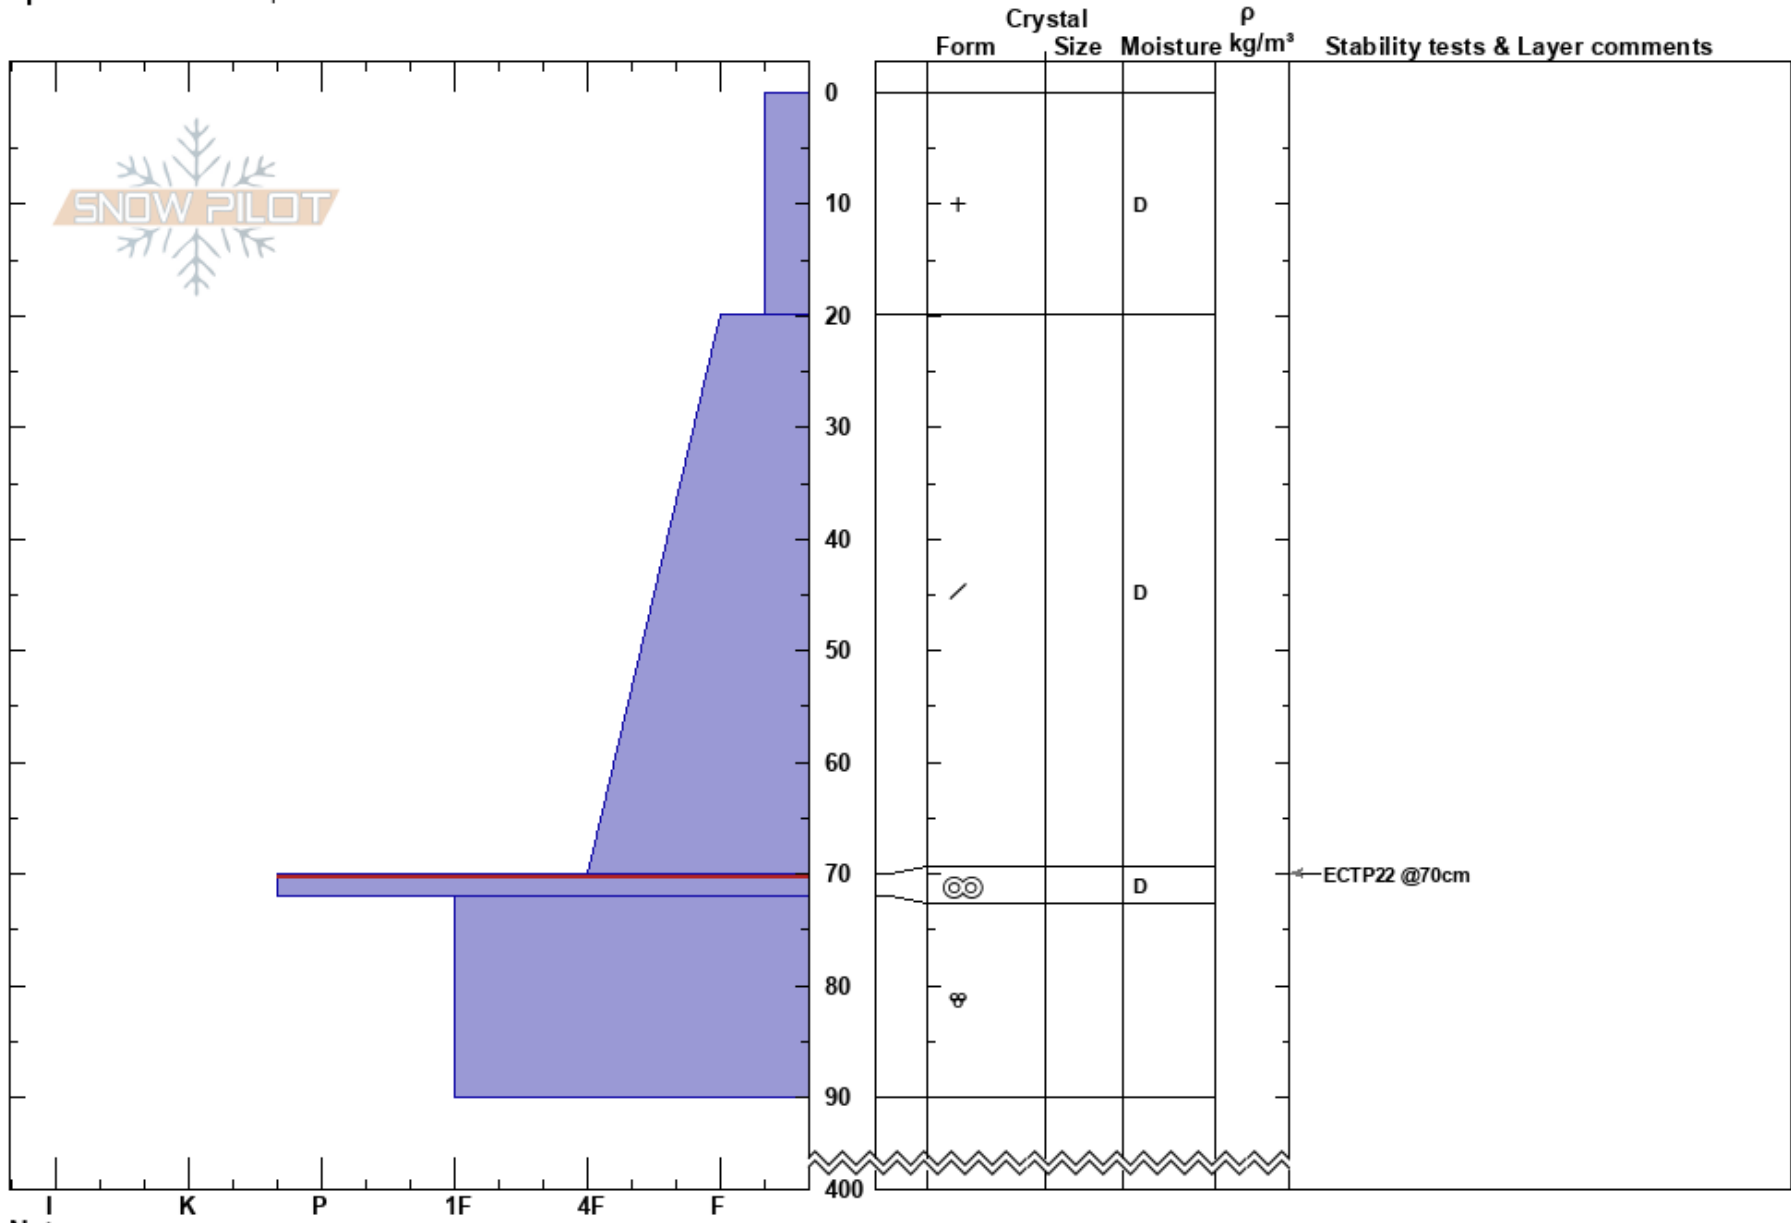

Cold smoke
 Myoko mountains
 Japan
Elevation: 1200 m
Aspect: NE
Specifics: We skied slope

Pete Ozich
 22/03/2024 - 10:00
Co-ord: 36.92901N, 138.48230W
Slope Angle: 25°
Wind Loading:

Stability:
Air Temperature: HS:400
Sky Cover: BKN
Precipitation: NO
Wind: Calm
PF:40 70-72cm:Problematic layer
PS:20