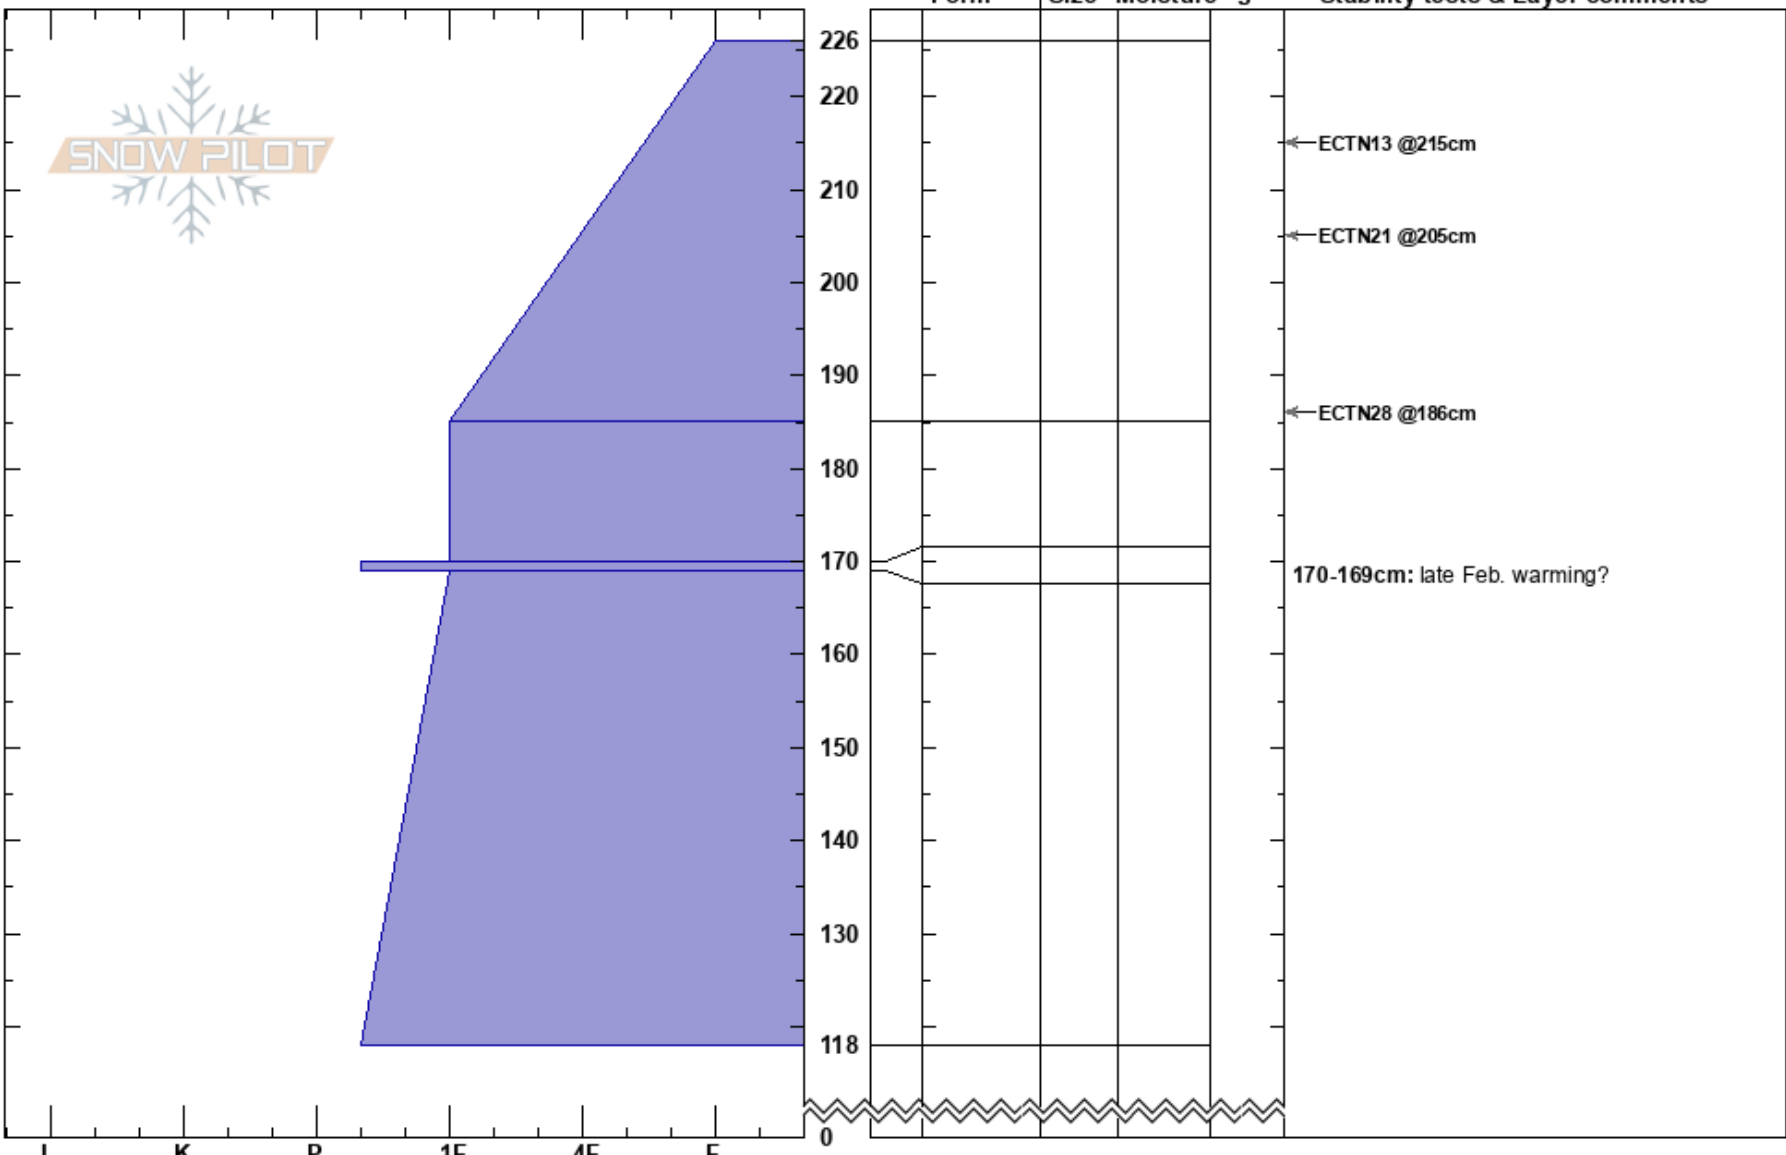

N Aspect HC Ridge  
 Kachina Peaks  
 AZ  
 Elevation: 11000 ft  
 Aspect: 347°  
 Specifics: We skied slope

Troy Marino  
 03/23/2024 - 1:00pm  
 Co-ord: 35.33669N, -111.67099W  
 Slope Angle: 28°  
 Wind Loading:

Stability:  
 Air Temperature:  
 Sky Cover: BKN  
 Precipitation: NO  
 Wind: S Moderate

HS:226  
 170-169cm: late Feb. warming?

Notes: