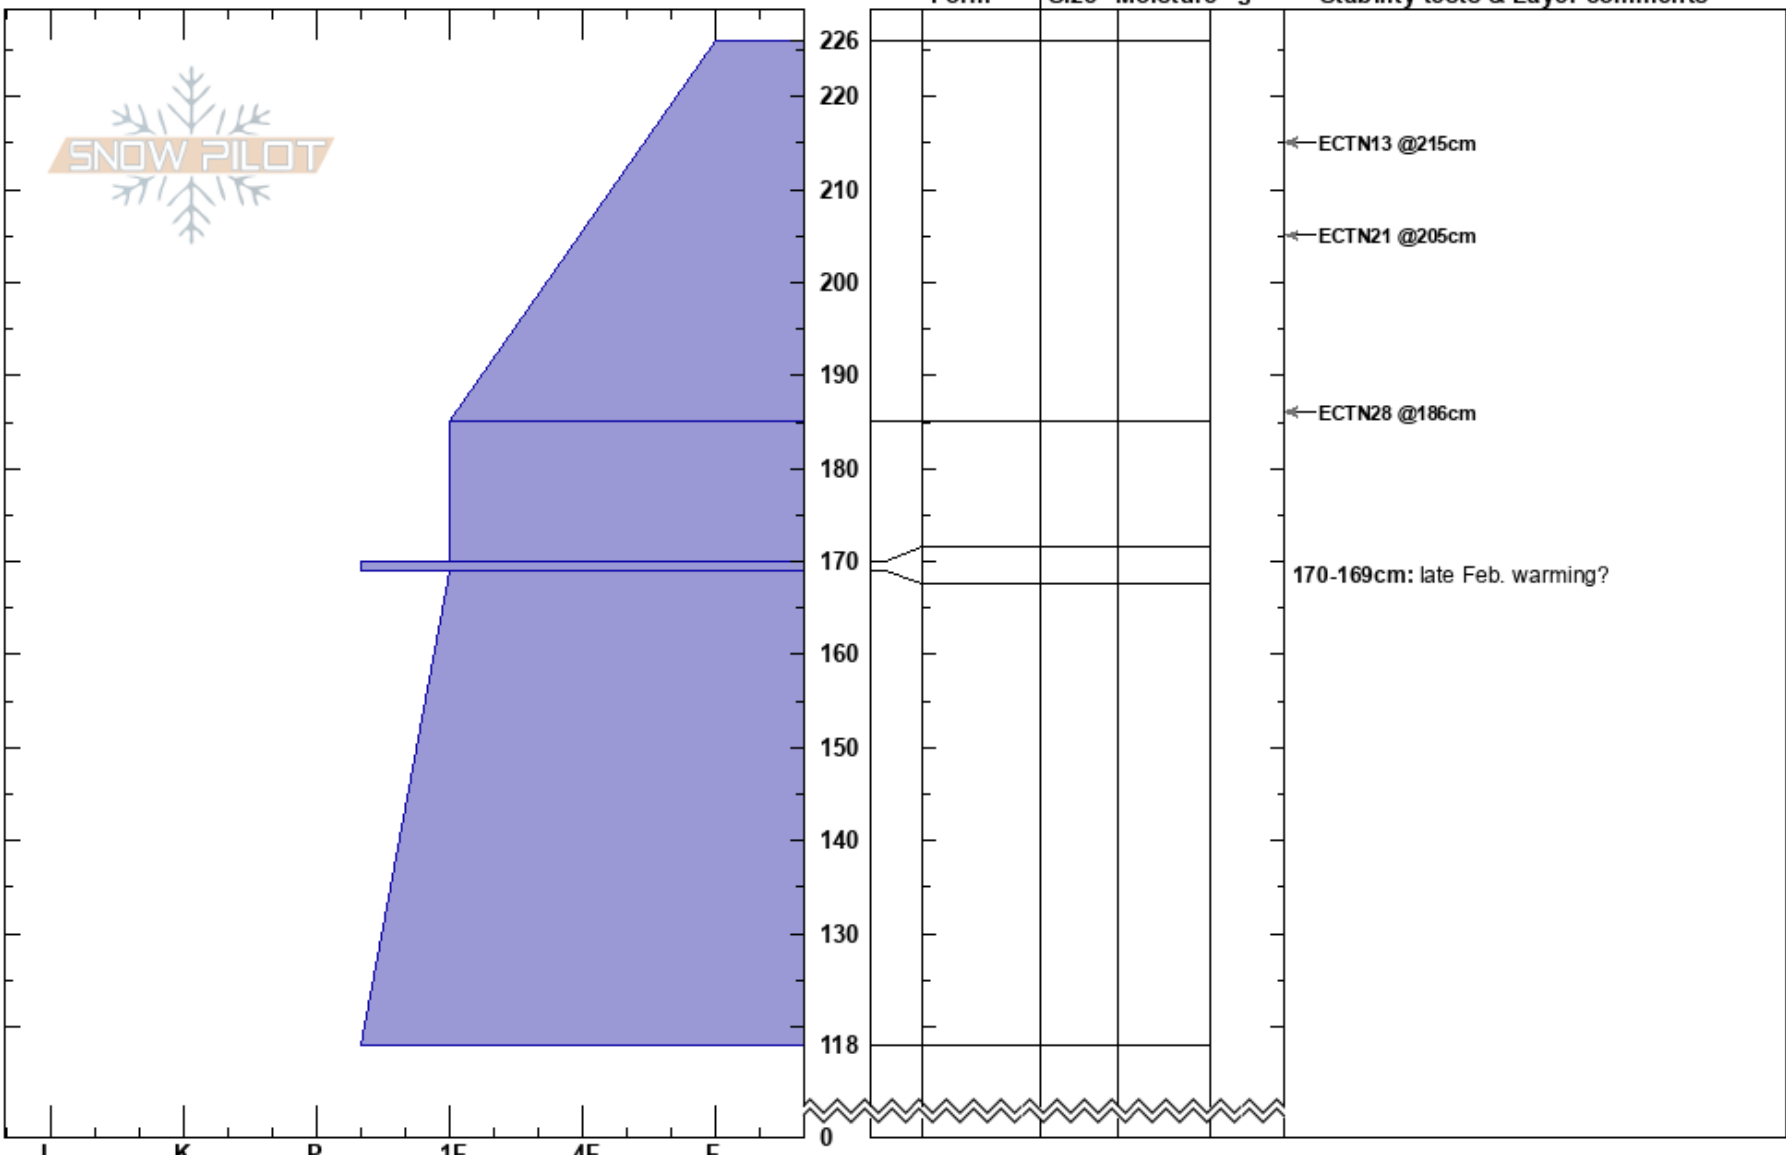

N Aspect HC Ridge
 Kachina Peaks
 AZ
 Elevation: 11000 ft
 Aspect: 347°
 Specifics: We skied slope

Troy Marino
 03/23/2024 - 1:00pm
 Co-ord: 35.33669N, -111.67099W
 Slope Angle: 28°
 Wind Loading:

Stability:
 Air Temperature:
 Sky Cover: BKN
 Precipitation: NO
 Wind: S Moderate

HS:226
 170-169cm: late Feb. warming?

Notes: