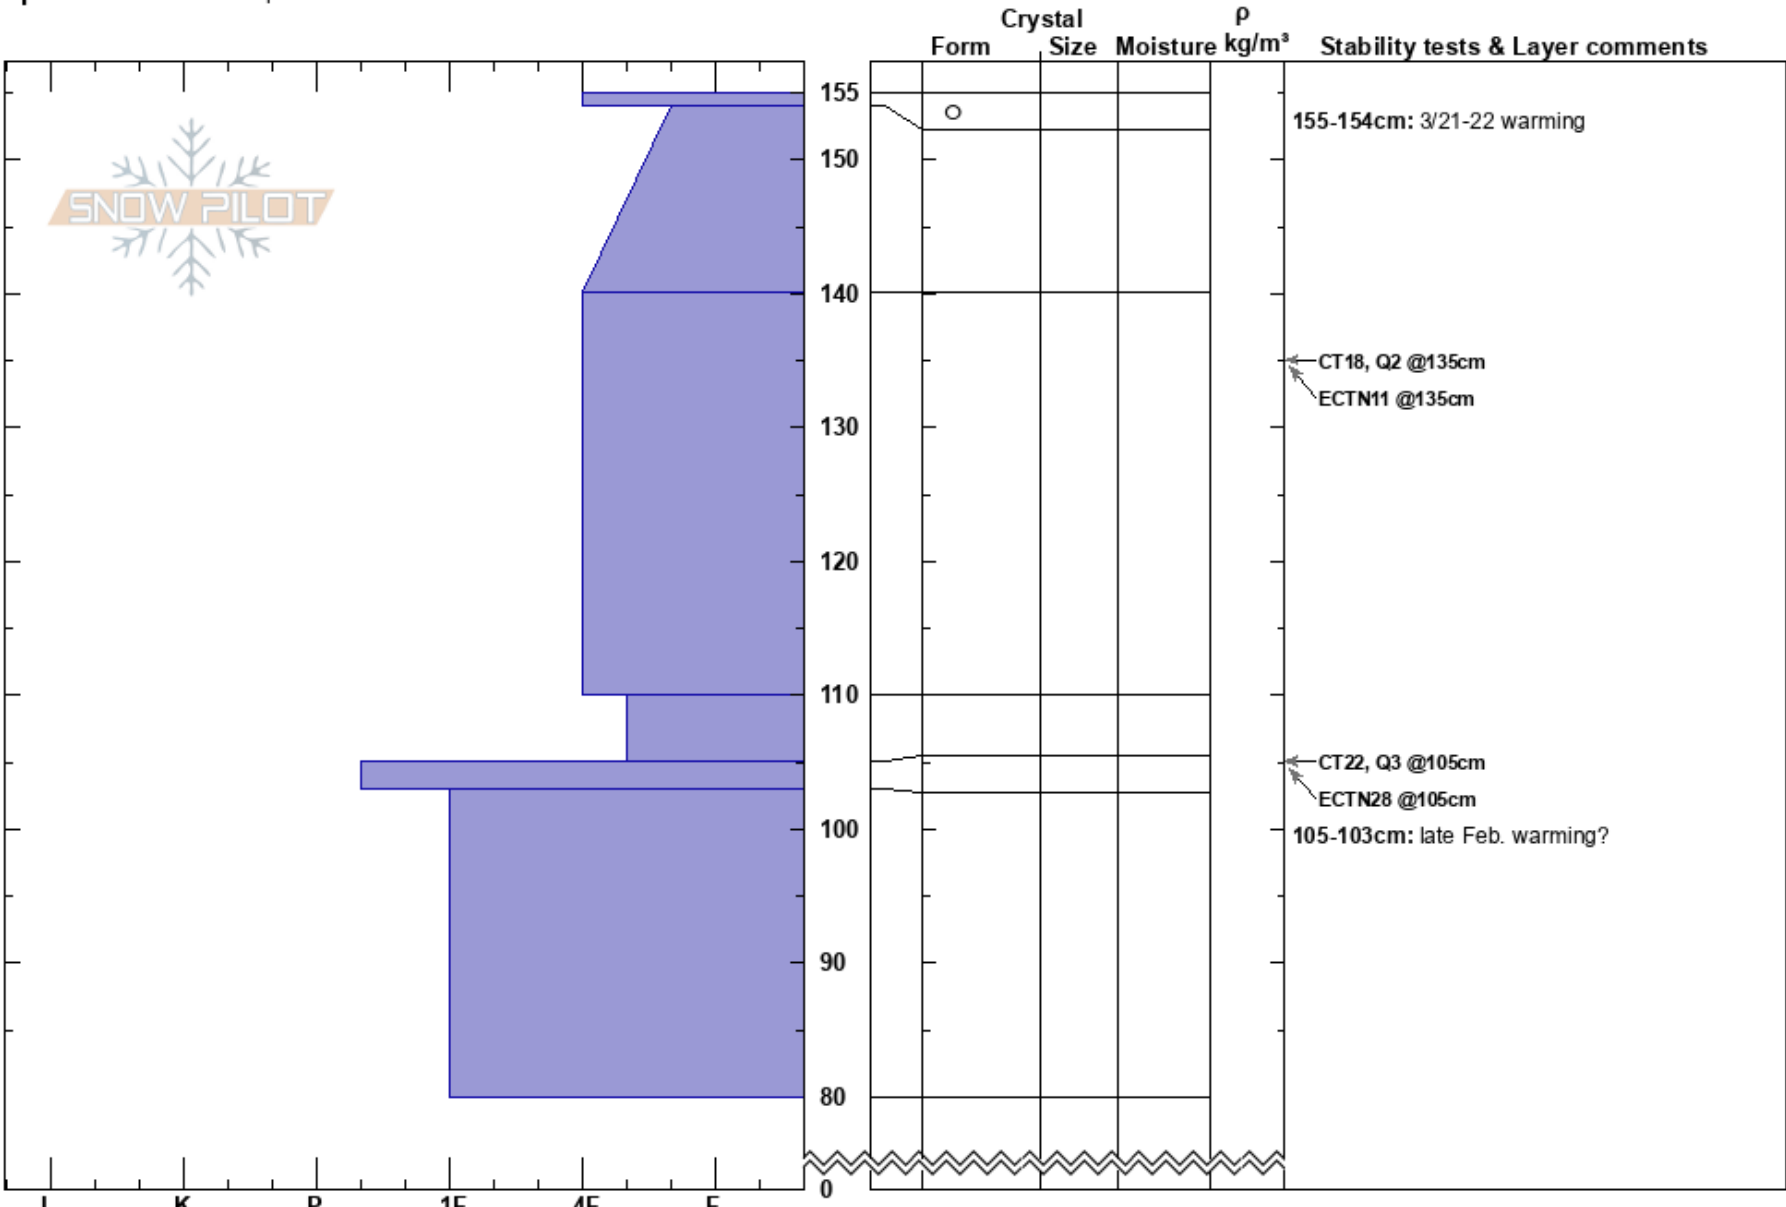

NW Aspect HC Ridge
 Kachina Peaks
 AZ
 Elevation: 11200 ft
 Aspect: 323°
 Specifics: We skied slope

Troy Marino
 03/23/2024 - 2:15pm
 Co-ord: 35.33597N, -111.67011W
 Slope Angle: 38°
 Wind Loading:

Stability:
 Air Temperature:
 Sky Cover: BKN
 Precipitation: S-1
 Wind: S Moderate

HS: 155
 Layer Notes:
 155-154cm: 3/21-22 warming
 105-103cm: late Feb. warming?

Notes: