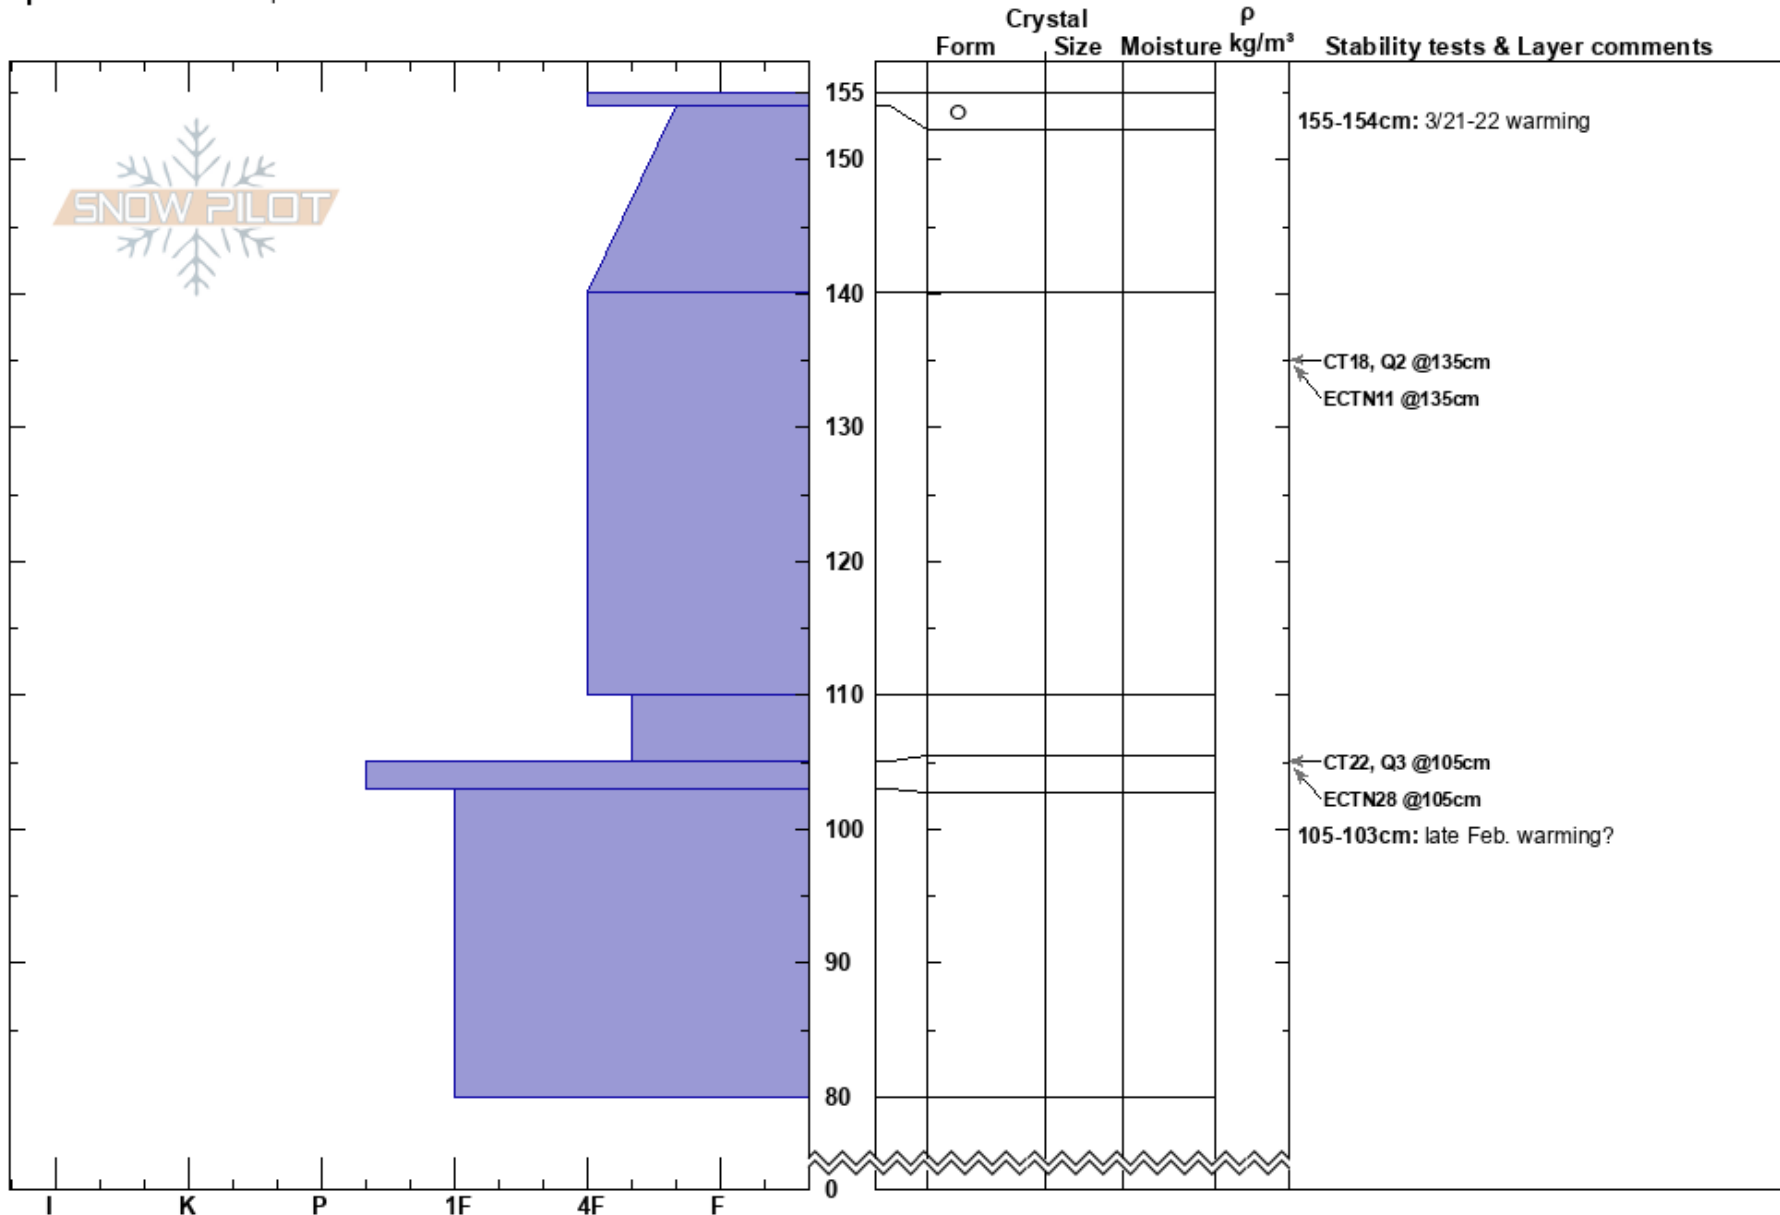

NW Aspect HC Ridge
 Kachina Peaks
 AZ
 Elevation: 11200 ft
 Aspect: 323°
 Specifics: We skied slope

Troy Marino
 03/23/2024 - 2:15pm
 Co-ord: 35.33597N, -111.67011W
 Slope Angle: 38°
 Wind Loading:

Stability:
 Air Temperature:
 Sky Cover: BKN
 Precipitation: S-1
 Wind: S Moderate

HS: 155
 Layer Notes:
 155-154cm: 3/21-22 warming
 105-103cm: late Feb. warming?

Notes: