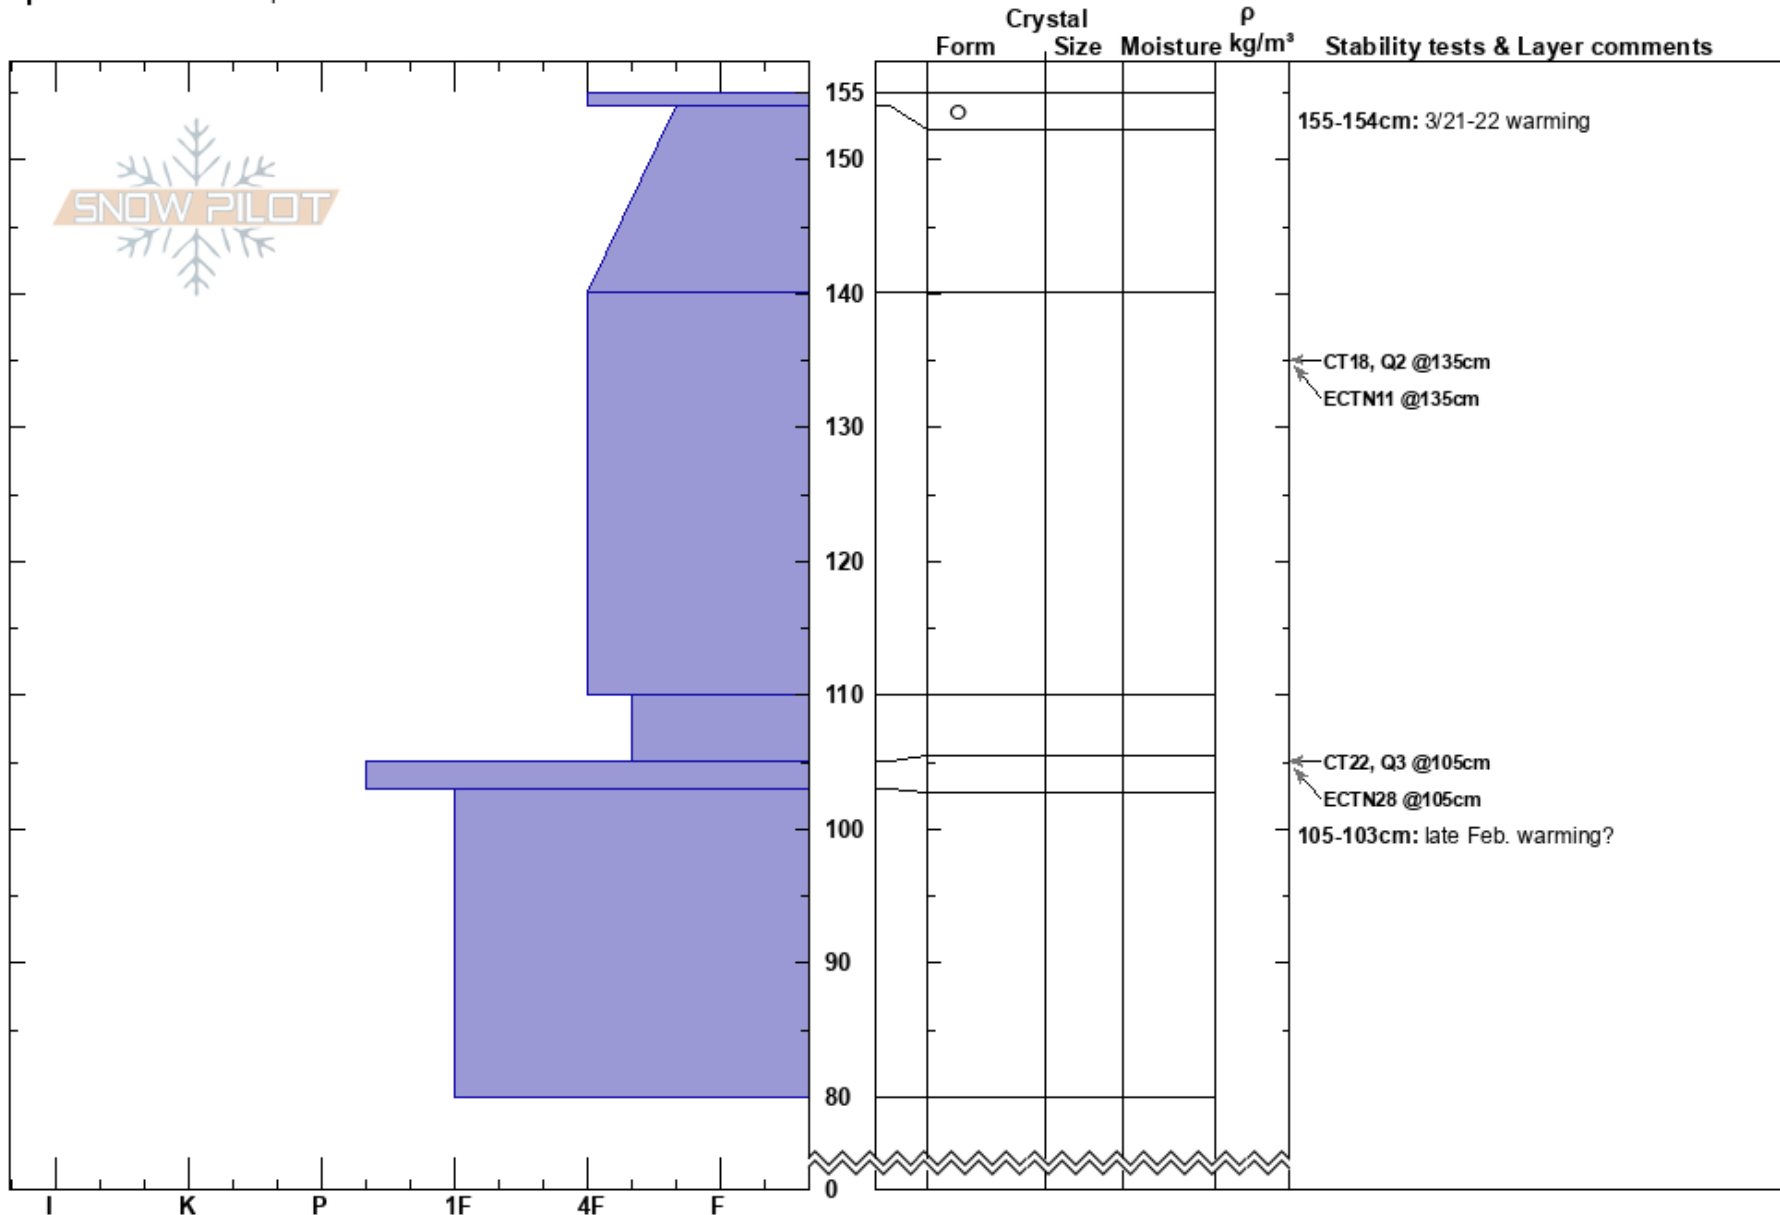

NW Aspect HC Ridge  
 Kachina Peaks  
 AZ  
 Elevation: 11200 ft  
 Aspect: 323°  
 Specifics: We skied slope

Troy Marino  
 03/23/2024 - 2:15pm  
 Co-ord: 35.33597N, -111.67011W  
 Slope Angle: 38°  
 Wind Loading:

Stability:  
 Air Temperature:  
 Sky Cover: BKN  
 Precipitation: S-1  
 Wind: S Moderate

HS: 155  
 Layer Notes:  
 155-154cm: 3/21-22 warming  
 105-103cm: late Feb. warming?

Notes: