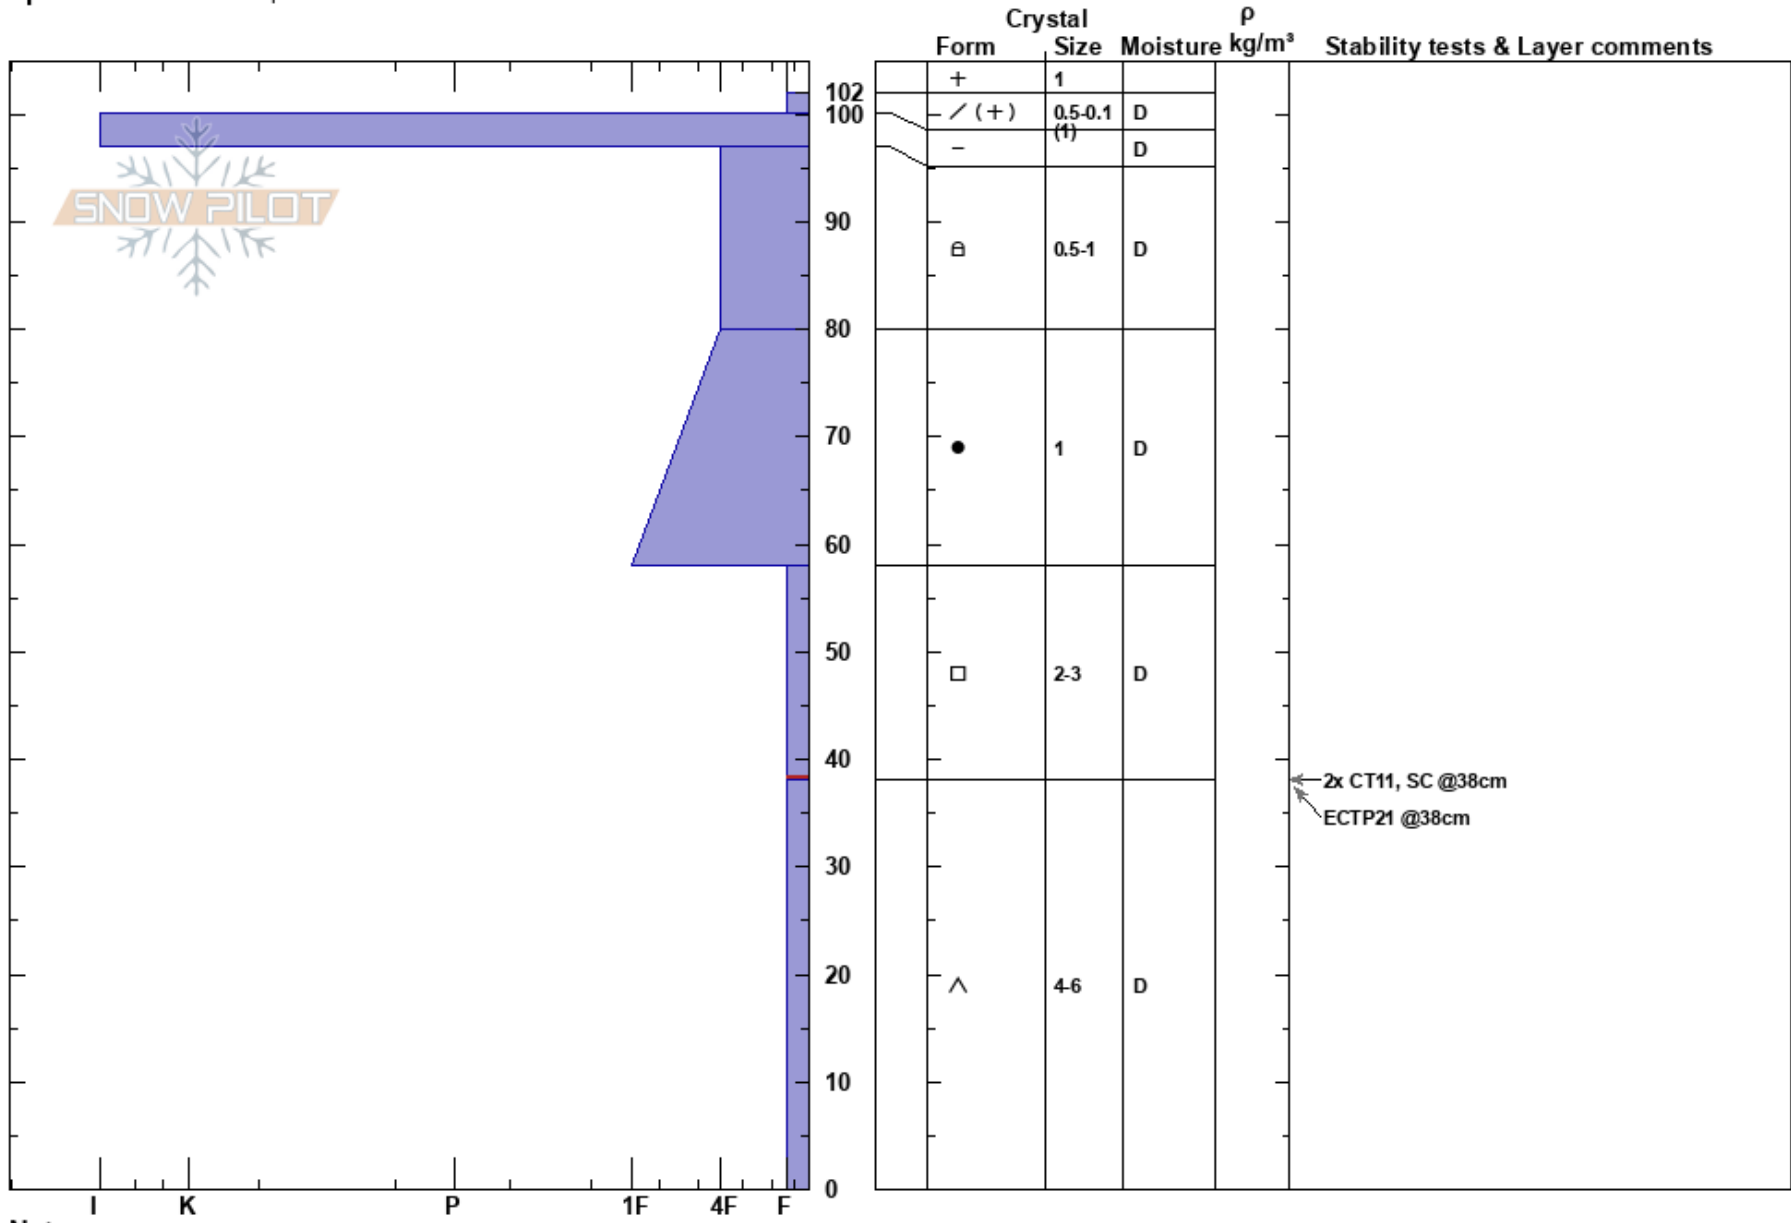

Graham/Mt Boy NE ATL  
 Sawatch Range  
 CO  
**Elevation:** 12100 ft  
**Aspect:** E  
**Specifics:** We skied slope

Drew Gibson  
 03/23/2024 - 1:20pm  
**Co-ord:** 39.09236N, -106.56798W  
**Slope Angle:** 15°  
**Wind Loading:** previous

**Stability:**  
**Air Temperature:**  
**Sky Cover:** OVC  
**Precipitation:** S-1  
**Wind:** W Light Breeze

**HS:** 102  
 58-38cm: Problematic layer

Notes: