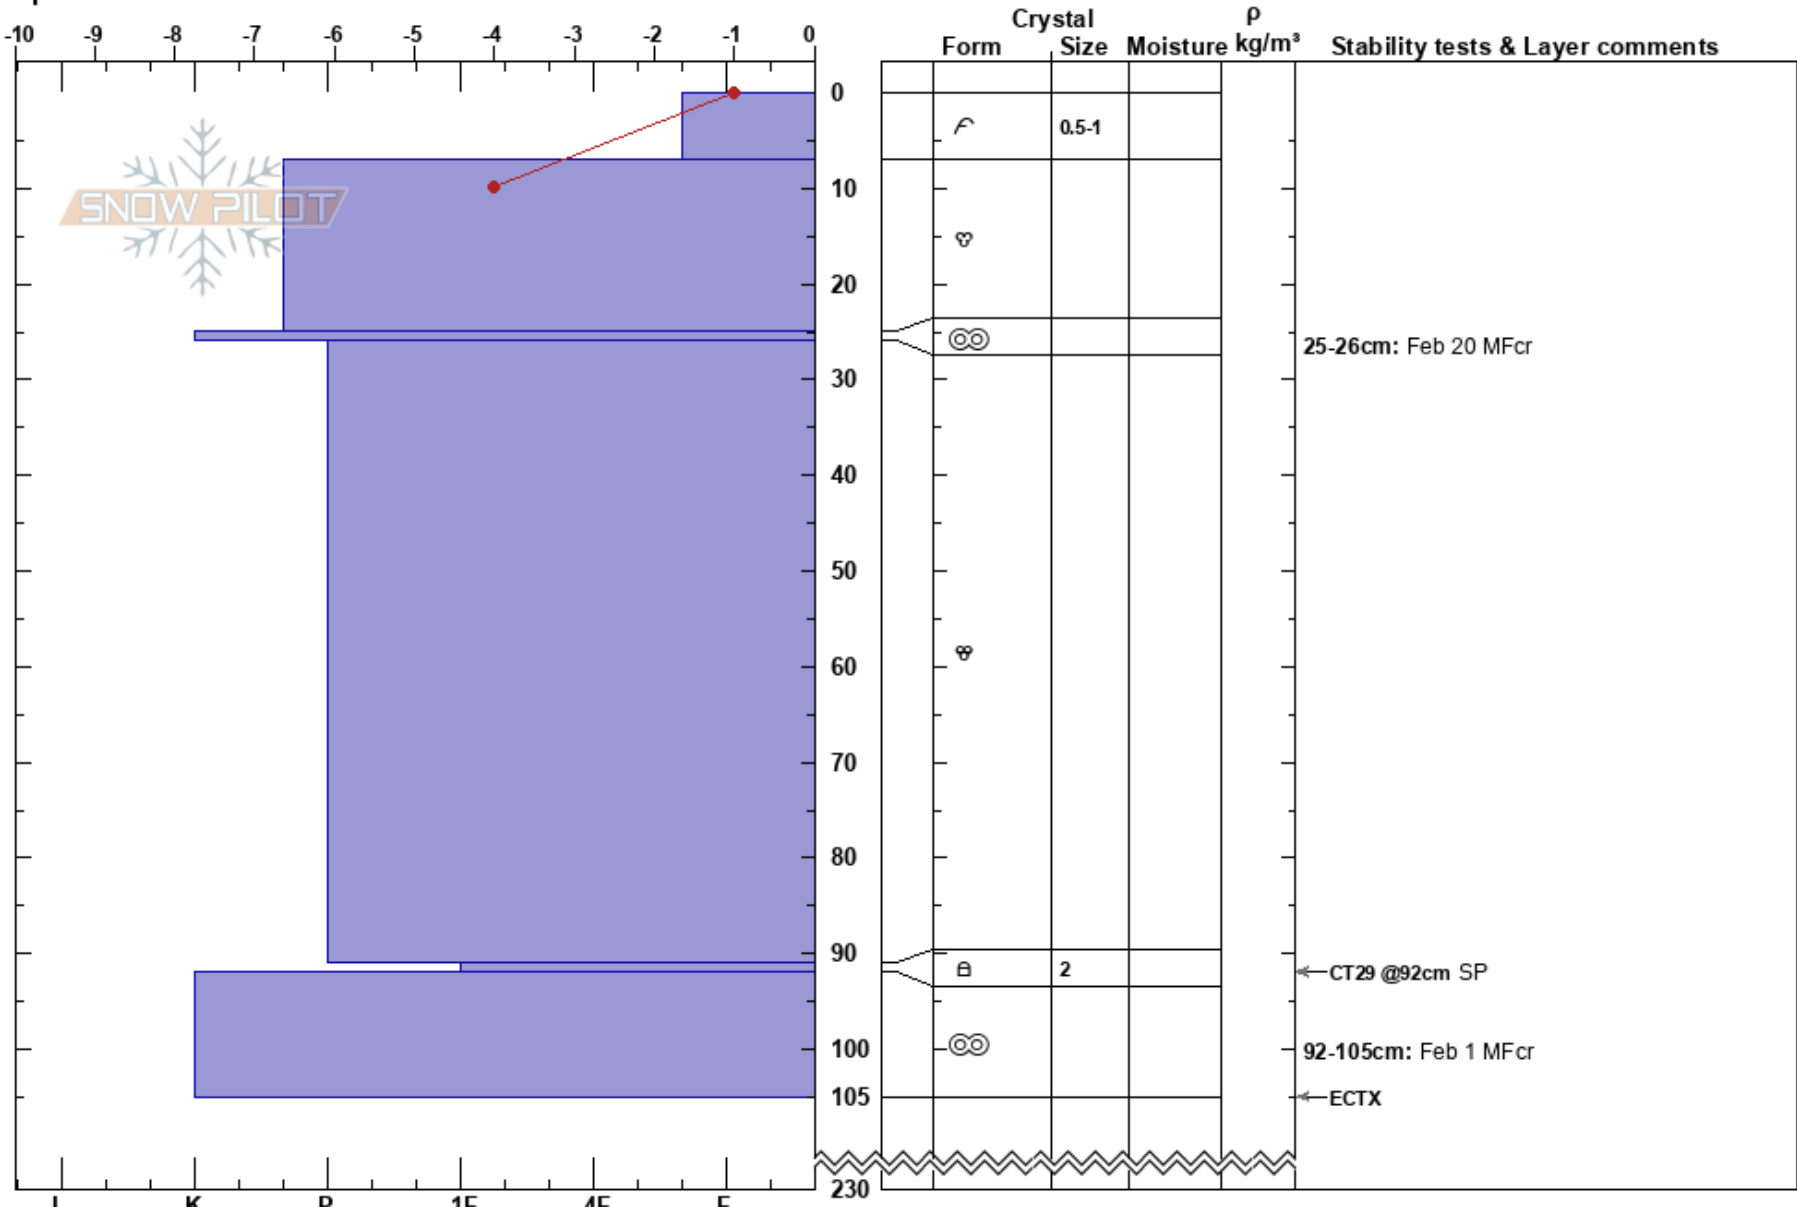

Tailgunner
 Monashee
 BC
 Elevation: 2195 m
 Aspect: N
 Specifics:

Harry Boscawen
 23/03/2024 - 12:00
 Co-ord: 49.74623N, -118.93314W
 Slope Angle: 35°
 Wind Loading:

Stability:
 Air Temperature: -2°C
 Sky Cover: OVC
 Precipitation: S-1
 Wind: N Light Breeze

HS:230
 PF:15
 25-26cm: Feb 20 MFcr
 92-105cm: Feb 1 MFcr

Notes: