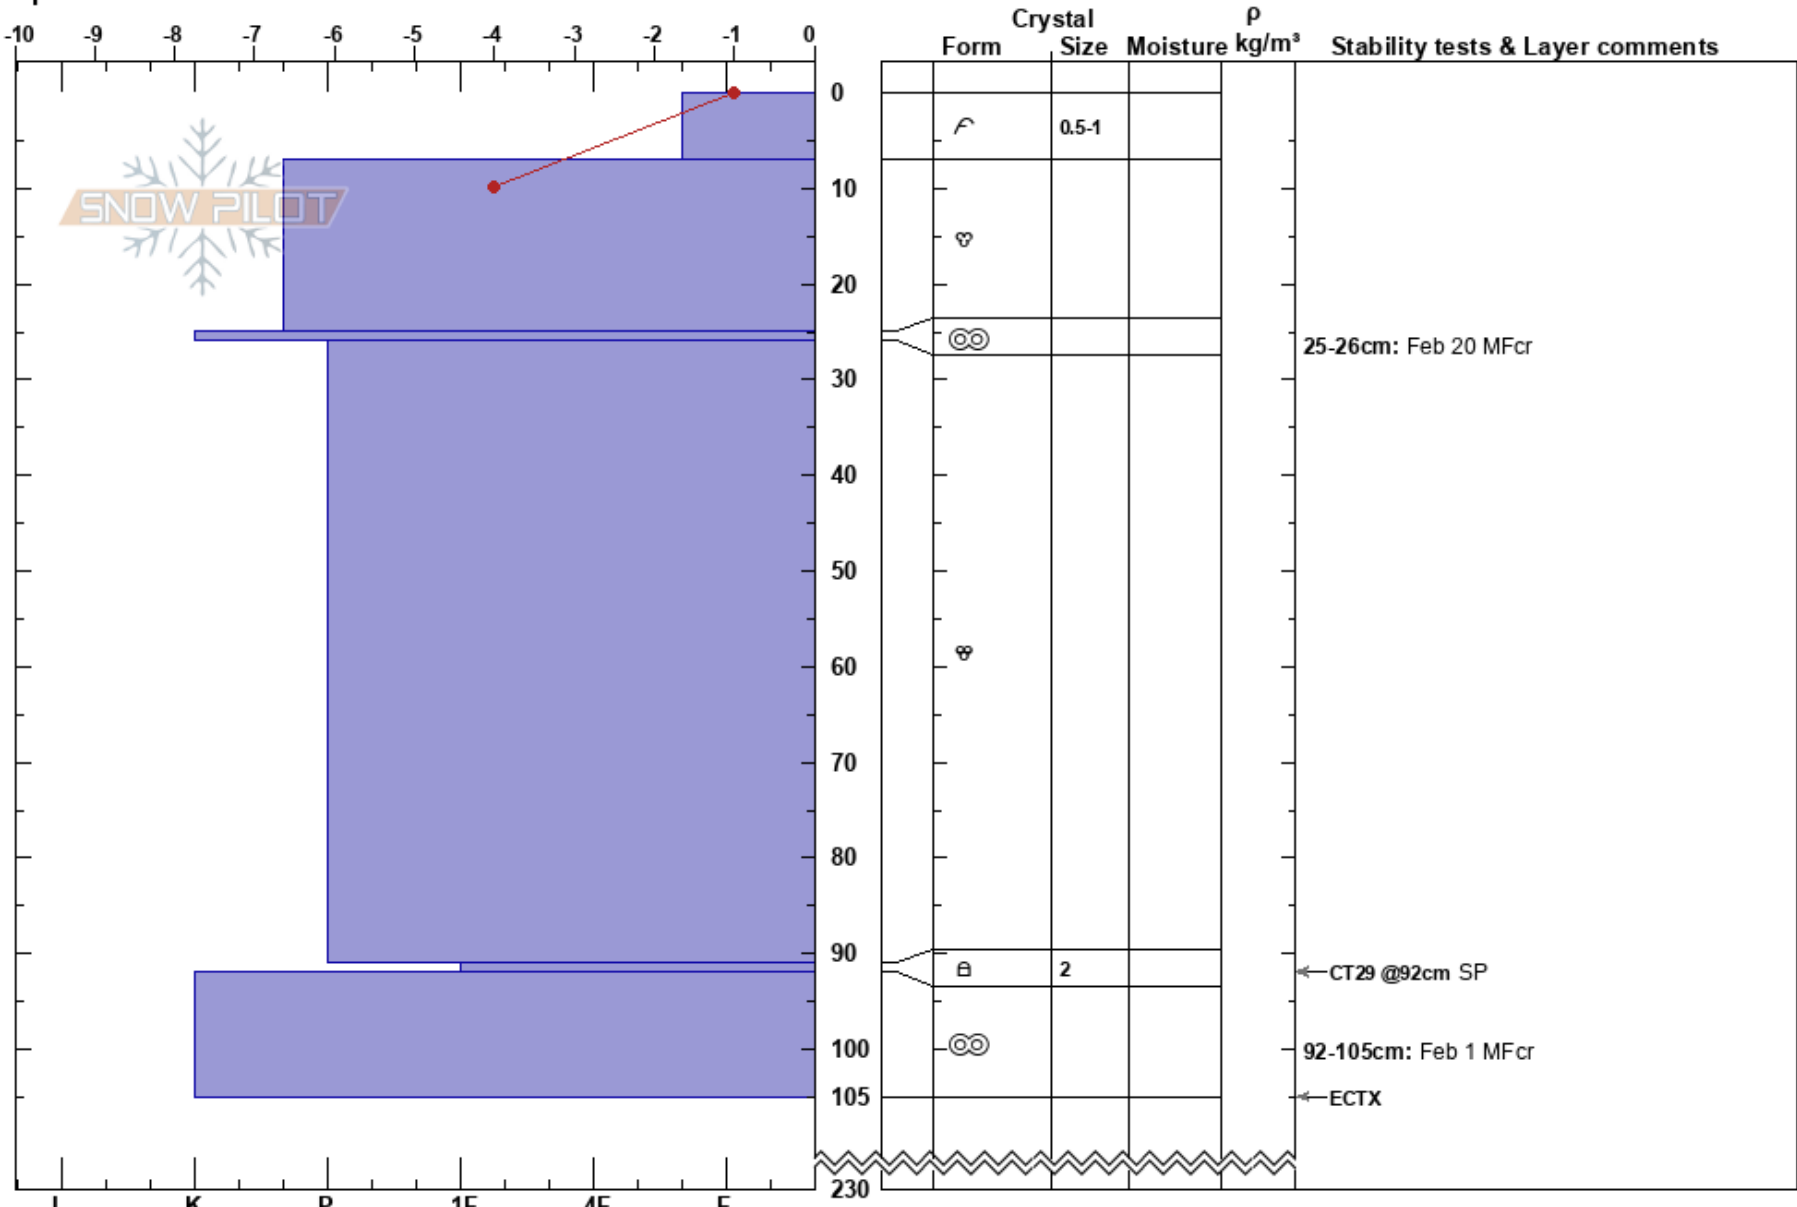

Tailgunner  
 Monashee  
 BC  
 Elevation: 2195 m  
 Aspect: N  
 Specifics:

Harry Boscawen  
 23/03/2024 - 12:00  
 Co-ord: 49.74623N, -118.93314W  
 Slope Angle: 35°  
 Wind Loading:

Stability:  
 Air Temperature: -2°C  
 Sky Cover: OVC  
 Precipitation: S-1  
 Wind: N Light Breeze

HS:230  
 PF:15  
 25-26cm: Feb 20 MFcr  
 92-105cm: Feb 1 MFcr

Notes: