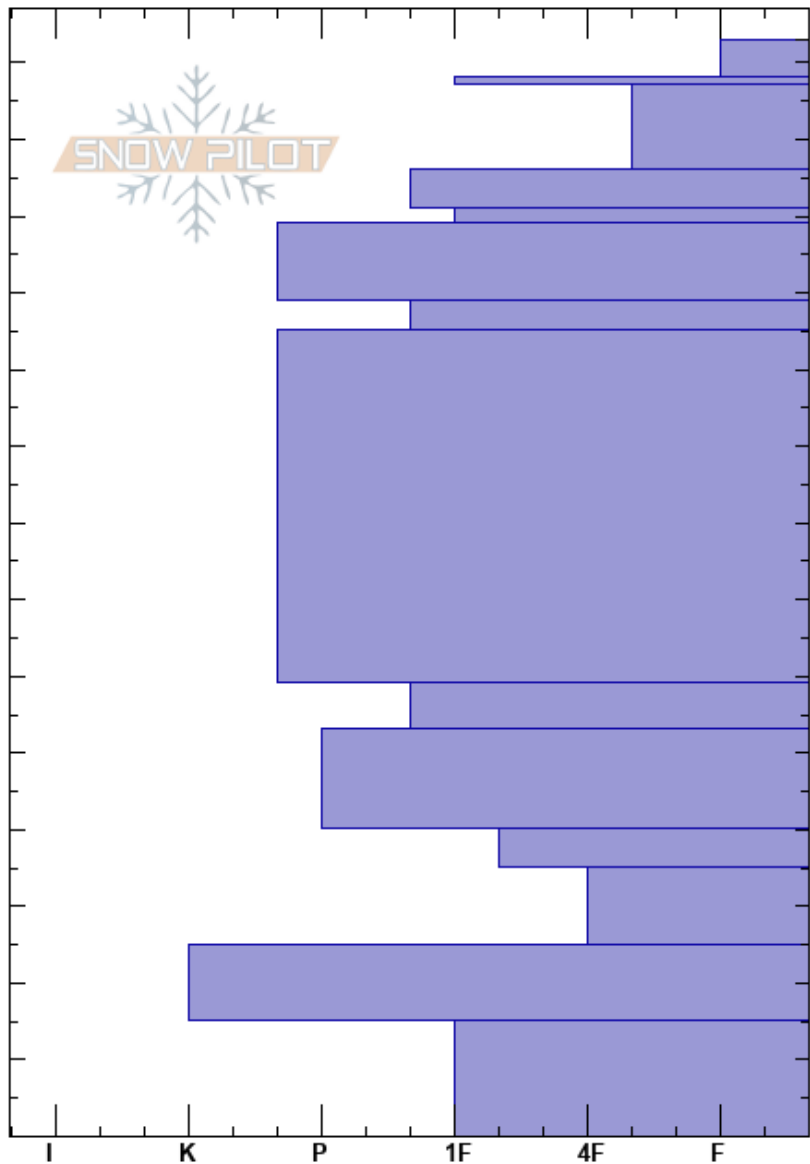

Frazier Basin  
 Bridger Range  
 MT  
**Elevation:** 8490 ft  
**Aspect:** 0°  
**Specifics:** Recent avalanche activity on different slopes

Alex Marienthal  
 03/16/2024 - 12:30pm  
**Co-ord:** 45.92192N, -110.97307W  
**Slope Angle:** 28°  
**Wind Loading:**

**Stability:** Good  
**Air Temperature:**  
**Sky Cover:** FEW  
**Precipitation:** NO  
**Wind:** Calm

**HS:** 143  
**Layer Notes:**  
 35-25cm: Problematic layer

Depth (cm)	Crystal		Moisture	$\rho$ kg/m <sup>3</sup>	Stability tests & Layer comments
	Form	Size			
143	⊘				
140	⊘				
130	/				
120	⊘ (/)				← CT11, Q2 @121cm
110	●				
100					
90					
80	●				
70					
60	⊖	1			
50	⊖	1-2			
40	⊖	2-3			← CT29, Q1 @35cm
30	∧	4-6			
20	⊙⊙				
10	∧	8-10			← CTN CT 31, Q1 @ 35cm
0					

**Notes:** Loose wet avalanches on east-southerly aspects today.