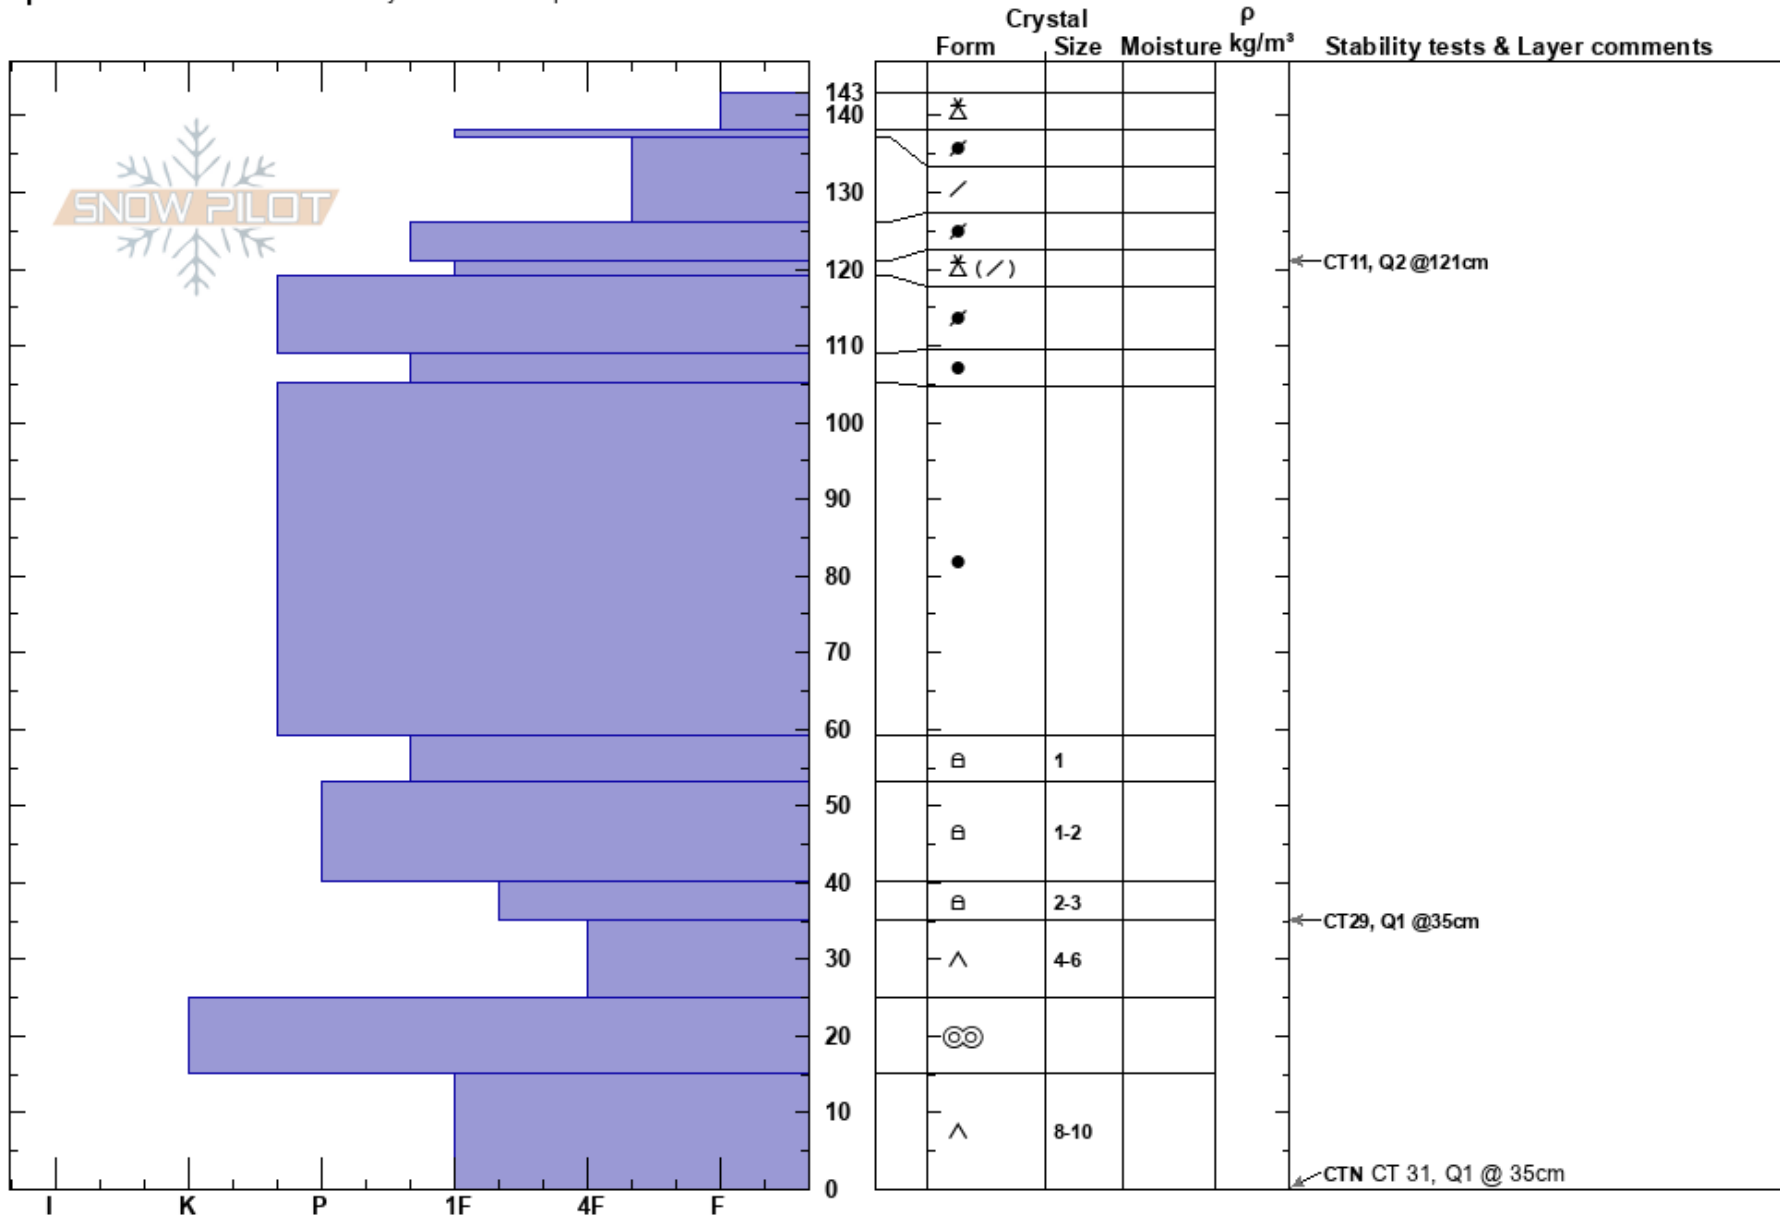

Frazier Basin
 Bridger Range
 MT
Elevation: 8490 ft
Aspect: 0°
Specifics: Recent avalanche activity on different slopes

Alex Marienthal
 03/16/2024 - 12:30pm
Co-ord: 45.92192N, -110.97307W
Slope Angle: 28°
Wind Loading:

Stability: Good
Air Temperature:
Sky Cover: FEW
Precipitation: NO
Wind: Calm

HS: 143
Layer Notes:
 35-25cm: Problematic layer

Notes: Loose wet avalanches on east-southerly aspects today.