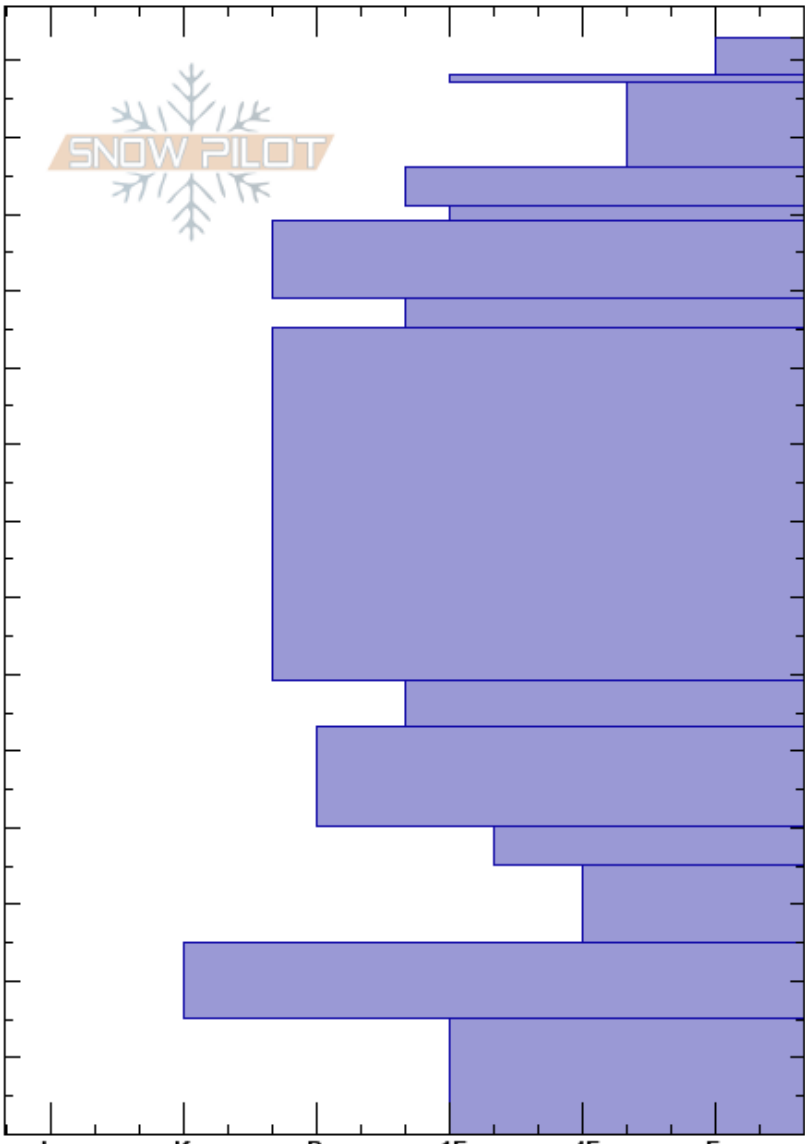

Frazier Basin
 Bridger Range
 MT
Elevation: 8490 ft
Aspect: 0°
Specifics: Recent avalanche activity on different slopes

Alex Marienthal
 03/16/2024 - 12:30pm
Co-ord: 45.92192N, -110.97307W
Slope Angle: 28°
Wind Loading:

Stability: Good
Air Temperature:
Sky Cover: FEW
Precipitation: NO
Wind: Calm

HS: 143
Layer Notes:
 35-25cm: Problematic layer

Depth (cm)	Crystal		Moisture	ρ kg/m ³	Stability tests & Layer comments
	Form	Size			
143	∆				
140	•				
130	/				
120	∆ (/)				← CT11, Q2 @121cm
110	•				
100					
90					
80	•				
70					
60	⊖	1			
50	⊖	1-2			
40	⊖	2-3			← CT29, Q1 @35cm
30	∧	4-6			
20	⊙⊙				
10	∧	8-10			← CTN CT 31, Q1 @ 35cm
0					

Notes: Loose wet avalanches on east-southerly aspects today.