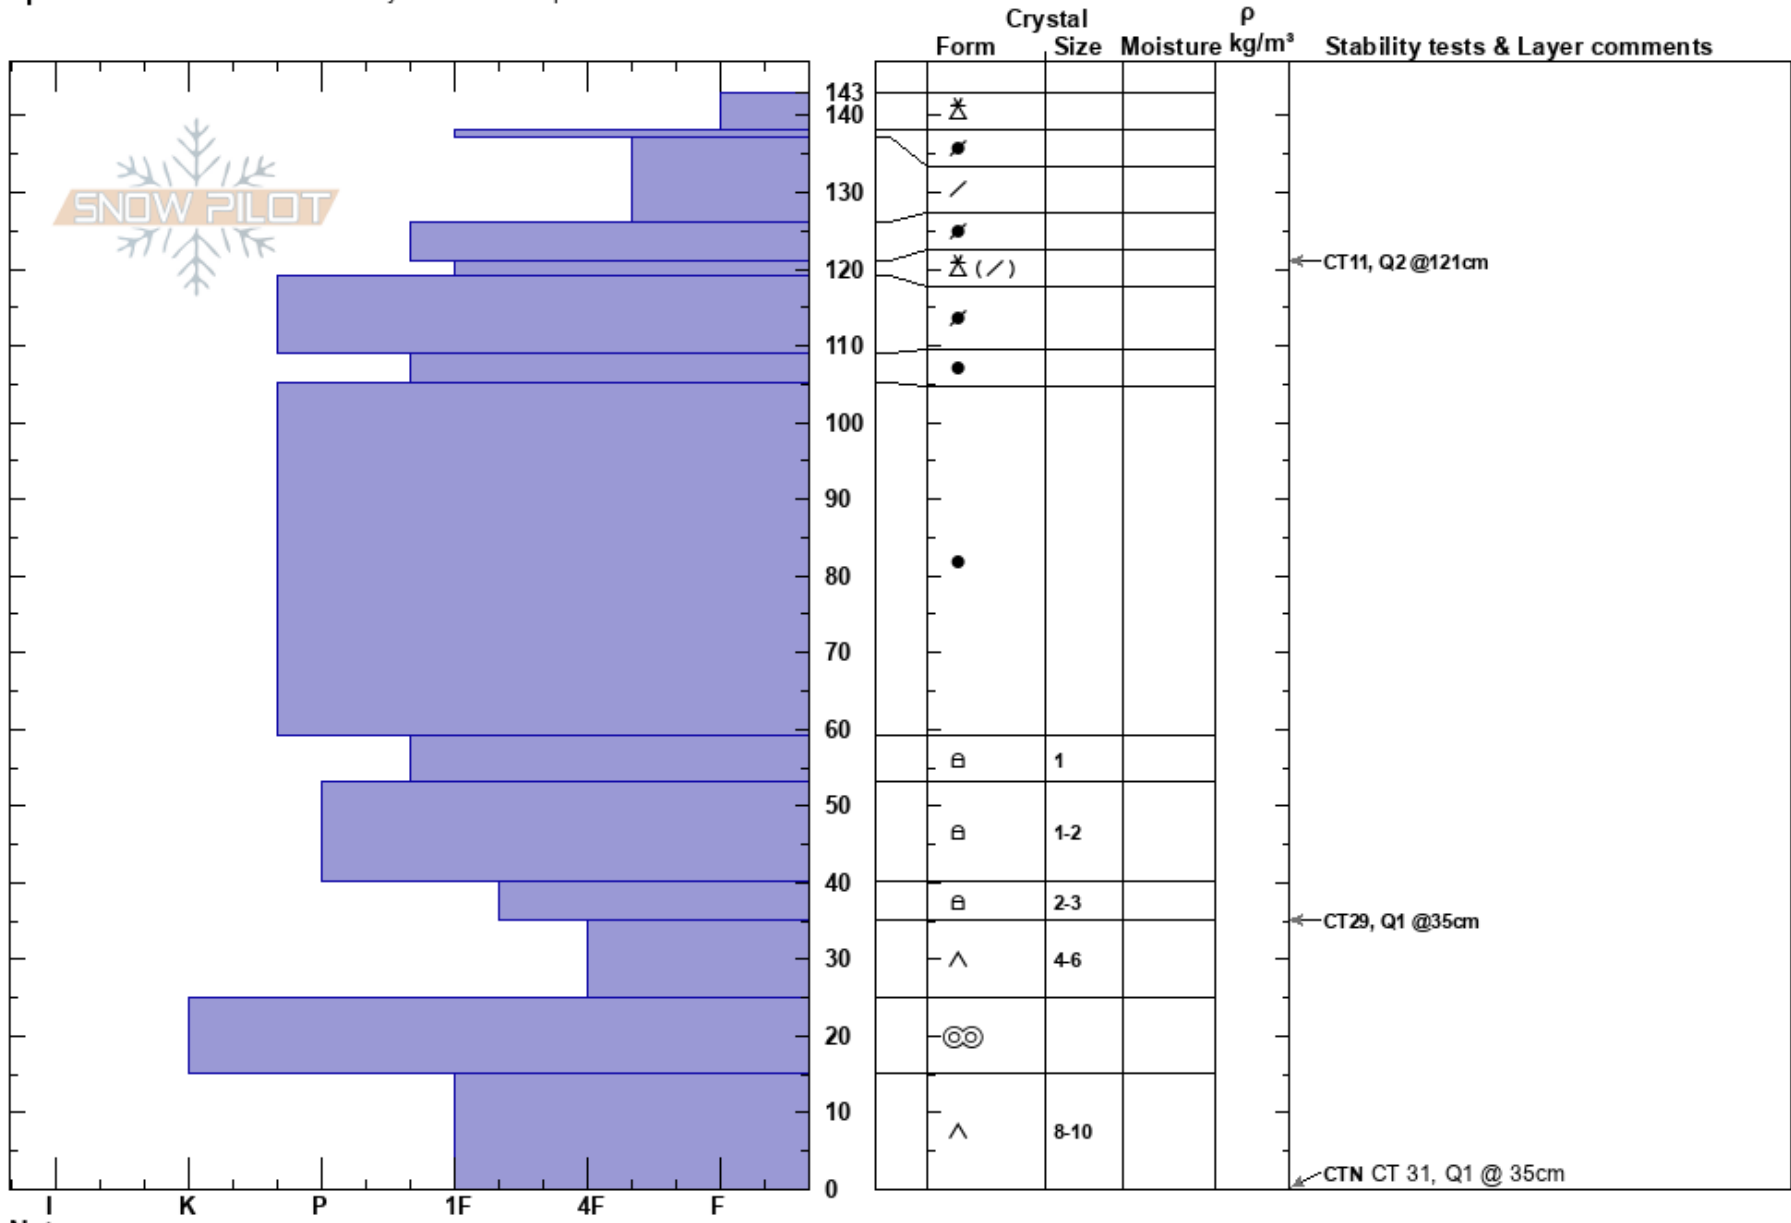

Frazier Basin
 Bridger Range
 MT
 Elevation: 8490 ft
 Aspect: 0°
 Specifics: Recent avalanche activity on different slopes

Alex Marienthal
 03/16/2024 - 12:30pm
 Co-ord: 45.92192N, -110.97307W
 Slope Angle: 28°
 Wind Loading:

Stability: Good
 Air Temperature:
 Sky Cover: FEW
 Precipitation: NO
 Wind: Calm

HS:143
 Layer Notes:
 35-25cm: Problematic layer

Notes: Loose wet avalanches on east-southerly aspects today.