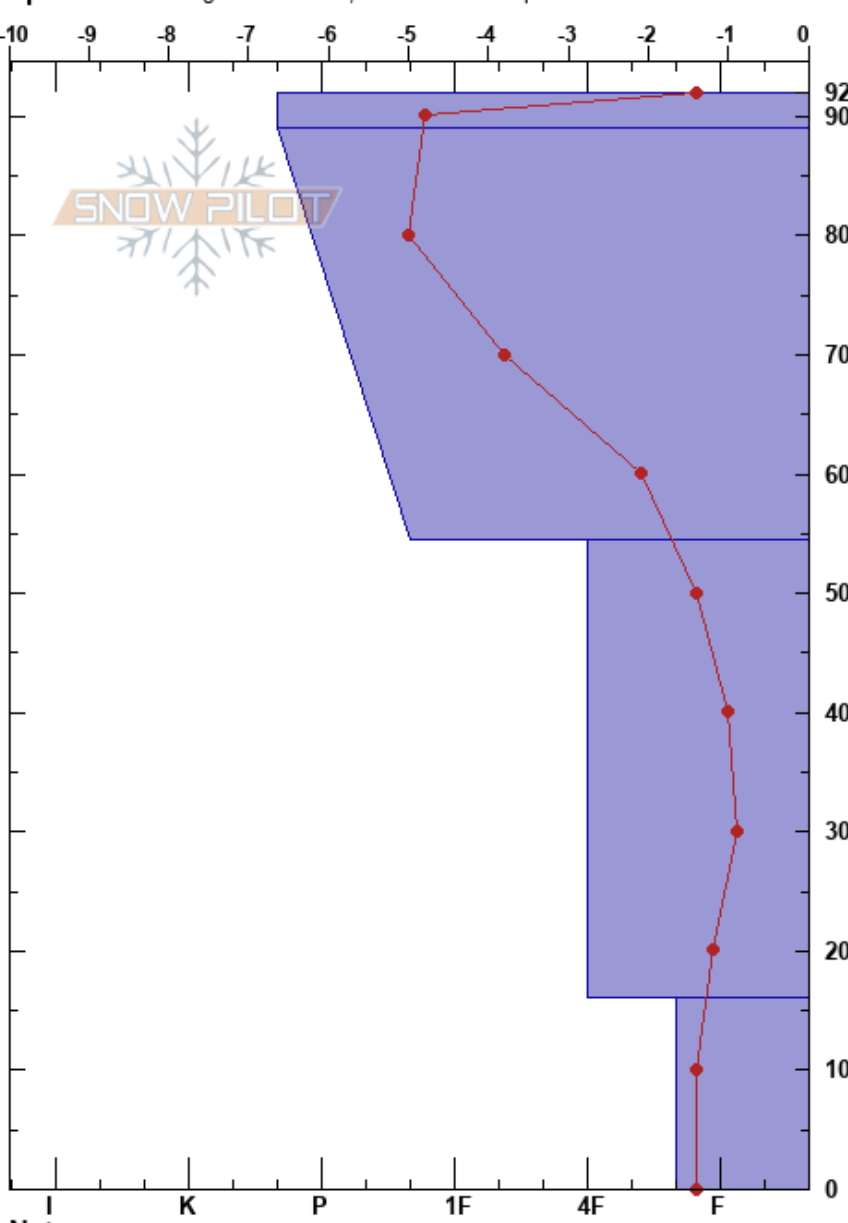

West Bowl 5 Julian Caballero
 Arapahoe Basin Ski Area 03/23/2024 - 9:30am
 CO Co-ord: 39.62139N, -105.88306W
 Elevation: 12200 ft Slope Angle: 37°
 Aspect: 121° Wind Loading: no
 Specifics: Pit dug in a Ski Area; Ski tracks on slope

Stability: HS:92
 Air Temperature: -6.7°C PF:0
 Sky Cover: SCT PS:0
 Precipitation: NO
 Wind: SW Light Breeze
 Layer Notes: 16-0cm: Problematic layer

Form	Crystal Size	Moisture	ρ kg/m ³	Stability tests & Layer comments
☉	0.3			
○ (■)	0.3			
● (■)	0.3-0.5			
⊖ (■)	0.5-2			
^	3-8	D-M		

Notes: Multiple lensing ice bodies throughout pit.