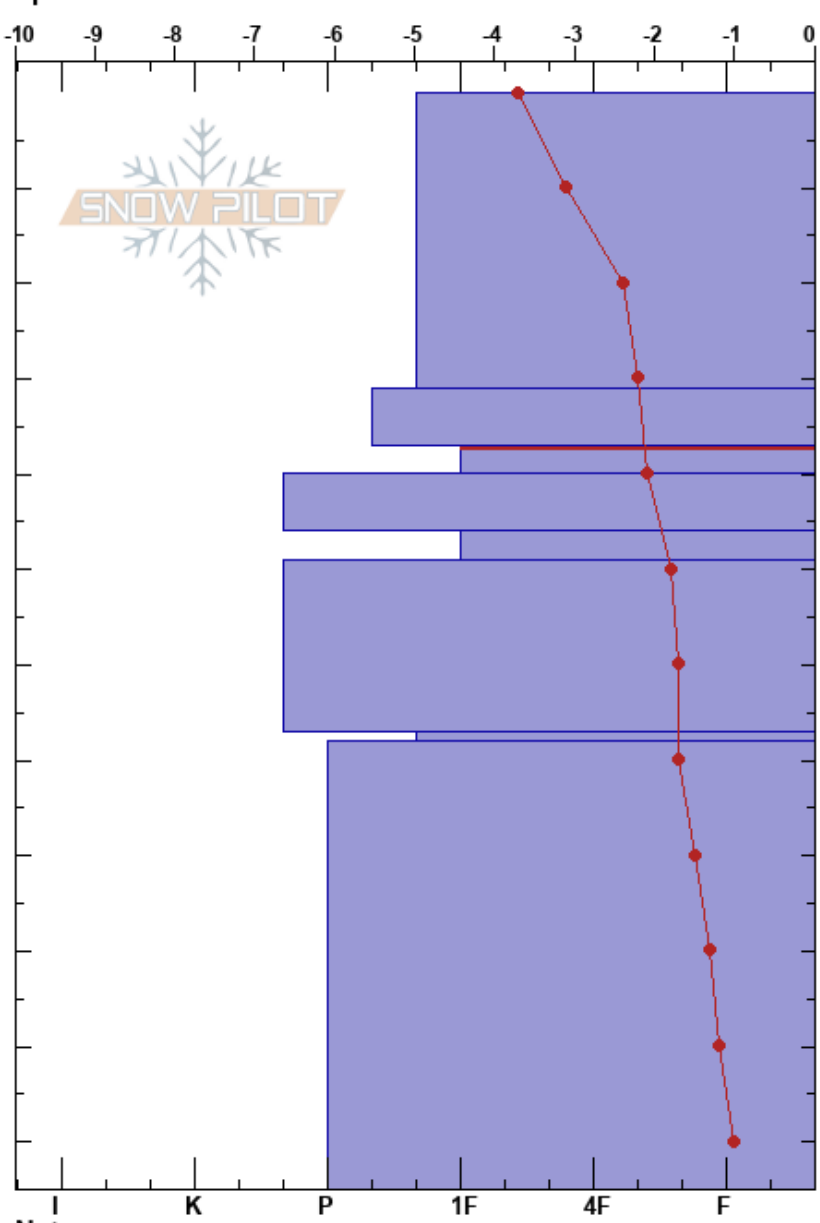

Klkeattahnjukur
 Tröllaskagi
 Iceland
 Elevation: 580 m
 Aspect: NE
 Specifics:

Gestur Hansson
 23/03/2024 - 14:00
 Co-ord: 66.11993N, -18.99646W
 Slope Angle: 32°
 Wind Loading:

Stability:
 Air Temperature: -5°C
 Sky Cover: OVC
 Precipitation: S-1
 Wind: NE Light Breeze

HS:120
 PF:35 37-40cm:Problematic layer

Height (cm)	Crystal		Moisture	ρ kg/m³	Stability tests & Layer comments
	Form	Size			
0	=				
10	/				
20					
30					
35	•				
37	⊖ (□)				← PST35/90 (End) @37cm
40	⊙⊙				← CT11, SP @37cm
45	⊖				← ECTP12 @37cm
50					
60	⊙⊙				
70	⊖ (♡)				← CT18, SP @46cm
80					
90	♡				
100					
110					
115					