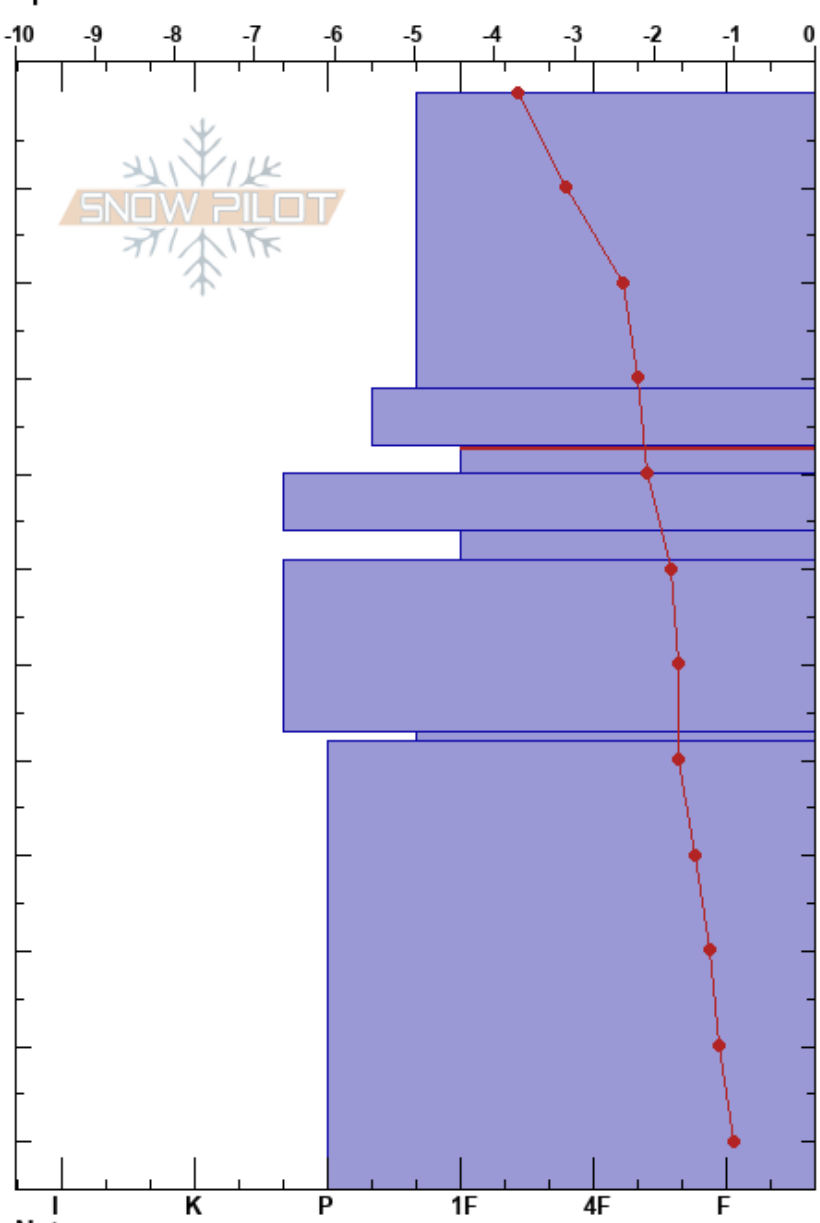

Klkeattahnjukur
 Tröllaskagi
 Iceland
 Elevation: 580 m
 Aspect: NE
 Specifics:

Gestur Hansson
 23/03/2024 - 14:00
 Co-ord: 66.11993N, -18.99646W
 Slope Angle: 32°
 Wind Loading:

Stability:
 Air Temperature: -5°C
 Sky Cover: OVC
 Precipitation: S-1
 Wind: NE Light Breeze

HS:120
 PF:35 37-40cm:Problematic layer

Height (cm)	Crystal		Moisture	ρ kg/m ³	Stability tests & Layer comments
	Form	Size			
0	=				
10	/				
20					
30					
37	•				PST35/90 (End) @37cm
40	⊖ (□)				CT11, SP @37cm
46	⊖ (⊙)				ECTP12 @37cm
50	⊖				CT18, SP @46cm
60	⊖ (⊙)				
70	⊖ (♥)				
80					
90	♥				
100					
110					
115					