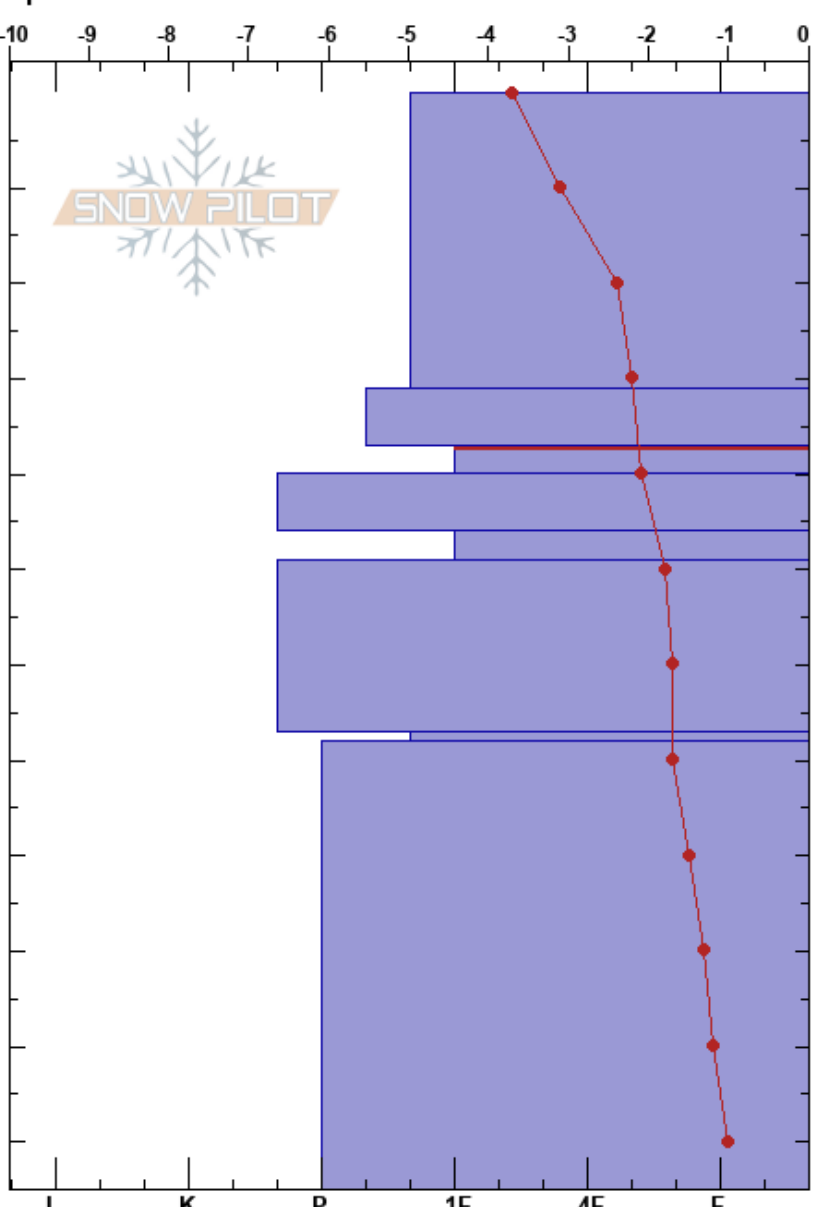

Klkeattahnjukur
 Tröllaskagi
 Iceland
Elevation: 580 m
Aspect: NE
Specifics:

Gestur Hansson
 23/03/2024 - 14:00
Co-ord: 66.11993N, -18.99646W
Slope Angle: 32°
Wind Loading:

Stability: **HS:**120 **Layer Notes:**
Air Temperature: -5°C **PF:**35 37-40cm:Problematic layer
Sky Cover: OVC
Precipitation: S-1
Wind: NE Light Breeze

Form	Crystal		ρ kg/m³	Stability tests & Layer comments
	Size	Moisture		
=				
/				
•				
⊖ (□)				← PST35/90 (End) @37cm
⊙⊙				← CT11, SP @37cm
⊖				← ECTP12 @37cm
⊙⊙				← CT18, SP @46cm
⊖ (♡)				
♡				