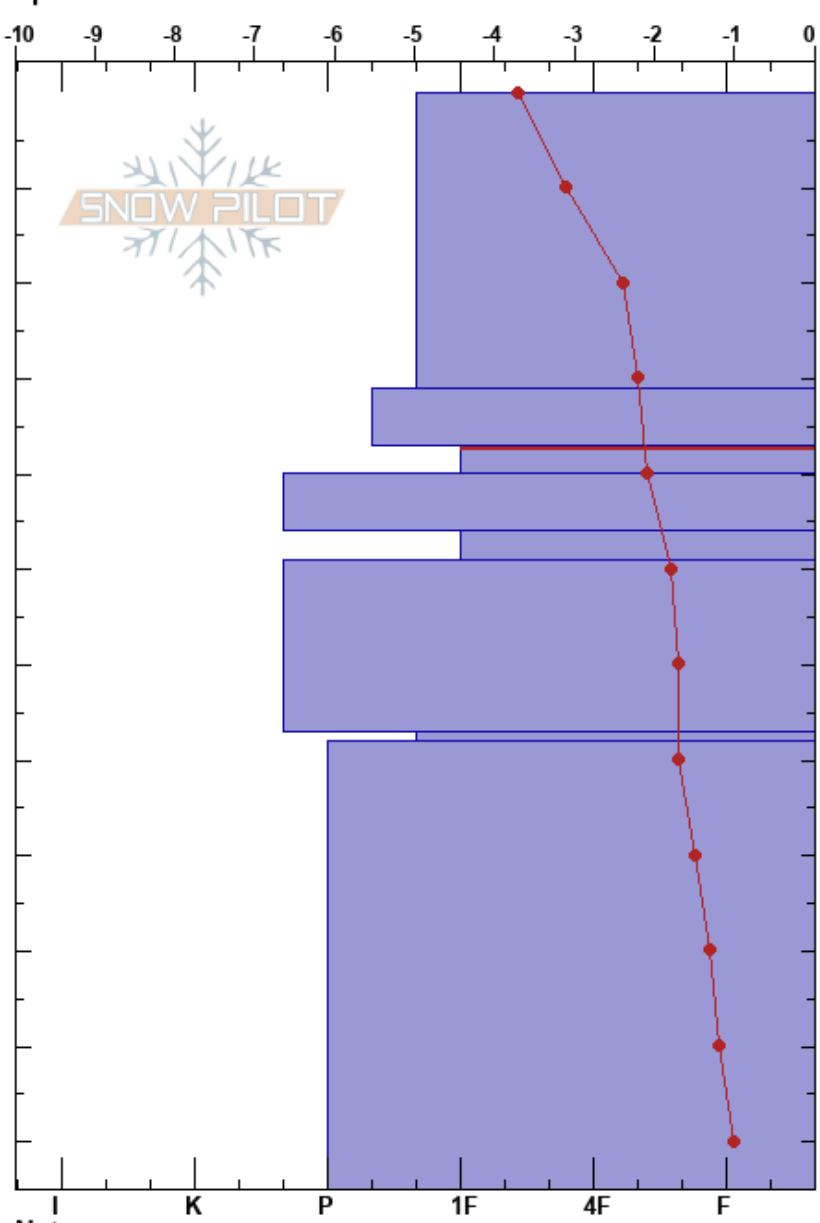

Klkeattahnjukur
 Tröllaskagi
 Iceland
 Elevation: 580 m
 Aspect: NE
 Specifics:

Gestur Hansson
 23/03/2024 - 14:00
 Co-ord: 66.11993N, -18.99646W
 Slope Angle: 32°
 Wind Loading:

Stability:
 Air Temperature: -5°C
 Sky Cover: OVC
 Precipitation: S-1
 Wind: NE Light Breeze

HS:120
 PF:35 37-40cm:Problematic layer

Form	Crystal		ρ kg/m ³	Stability tests & Layer comments
	Size	Moisture		
=				
/				
•				
⊖ (□)				← PST35/90 (End) @37cm
⊙⊙				← CT11, SP @37cm
⊖				← ECTP12 @37cm
⊙⊙				← CT18, SP @46cm
⊖ (♡)				
♡				