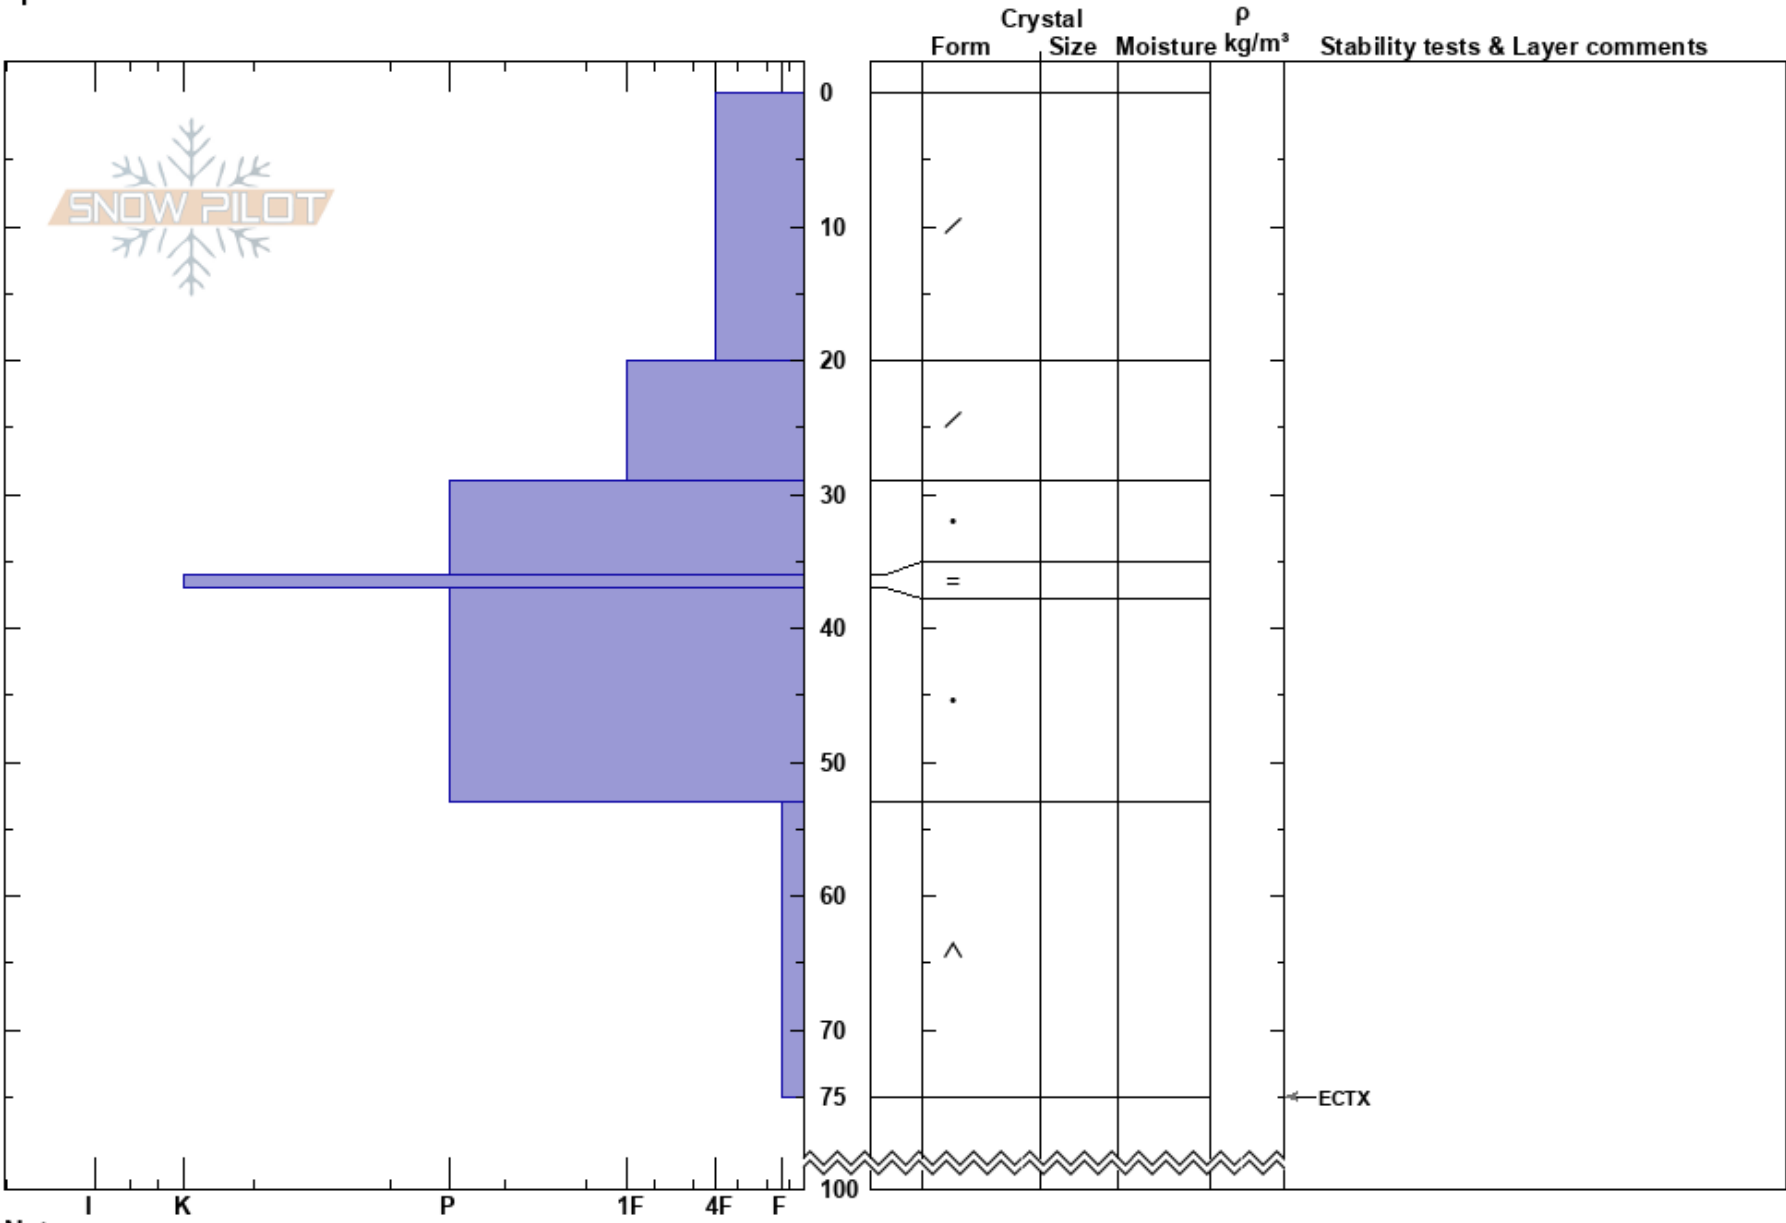

Annfjället V
 Funäsfjällen
 Sweden
Elevation: 1029 m
Aspect: W
Specifics:

Matilda Johansson
 23/03/2024 - 12:00
Co-ord: 33V 379015E 6942901N
Slope Angle: 25°
Wind Loading: previous

Stability: HS:100
Air Temperature: -4.2°C
Sky Cover: OVC
Precipitation: NO
Wind: SW Moderate

Layer Notes:

Notes: ALP. Drevsnö.