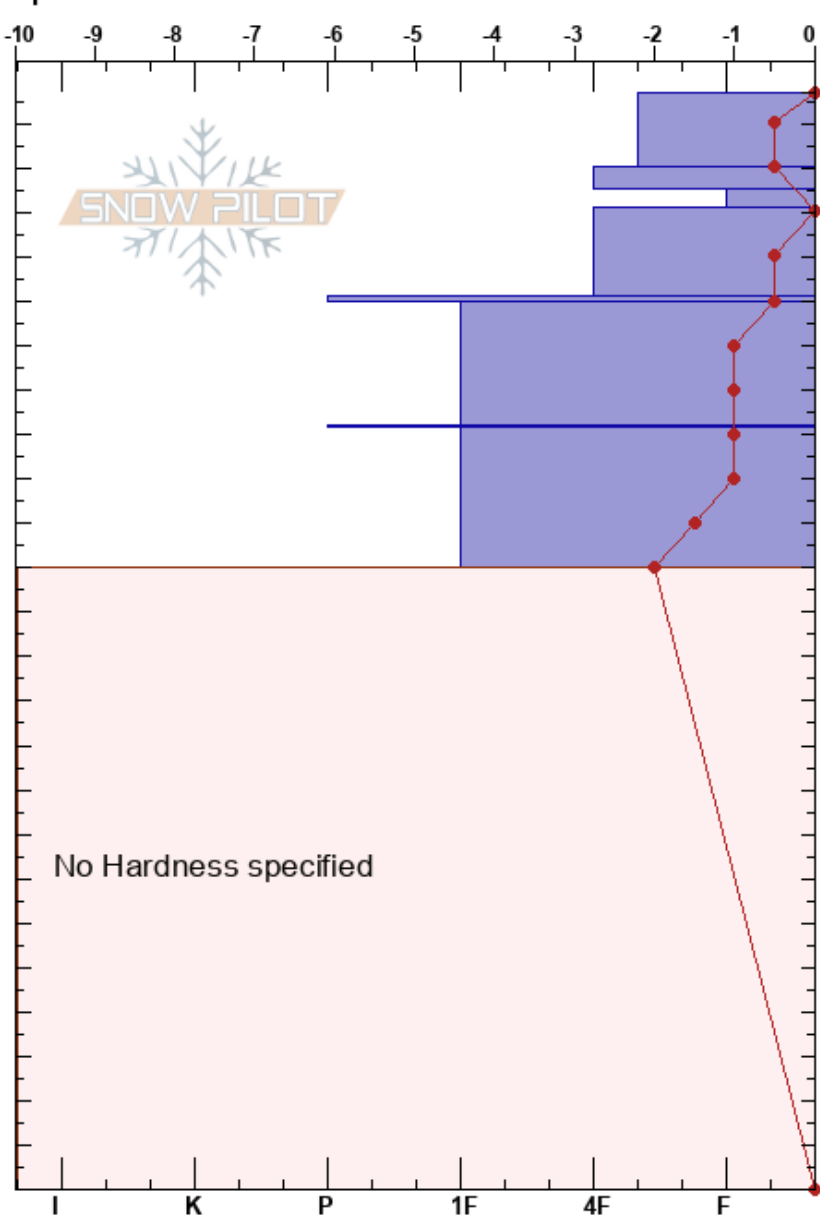

02_05_18Brushyfork
 Bitterroot
 MT
 Elevation: 6322 ft
 Aspect: 80°
 Specifics:

Travis Craft
 02/05/2018 - 11:00am
 Co-ord: 46.63612N, -114.35870W
 Slope Angle: 30°
 Wind Loading:

Stability:
 Air Temperature: -2°C
 Sky Cover: OVC
 Precipitation: S2
 Wind: W Moderate

HS:247
 PF:60
 201-200cm:Problematic layer

Elevation (cm)	Crystal		ρ kg/m ³	Stability tests & Layer comments
	Form	Size		
247				
240	+ (⌒)			
230	⊕		S	← ECTN2 @236cm
220	* (⚡)	1	M	← ECTN11 @221cm
210	/ (●)		M	
200	■		M	← ECTN24 @201cm
190	●		M	
180				
170	■		M	← ECTN28 @171cm
160				
150	●		M	
140				
130				
120				
110				
100				
90				
80				
70				
60				
50				
40				
30				
20				
10				
0				