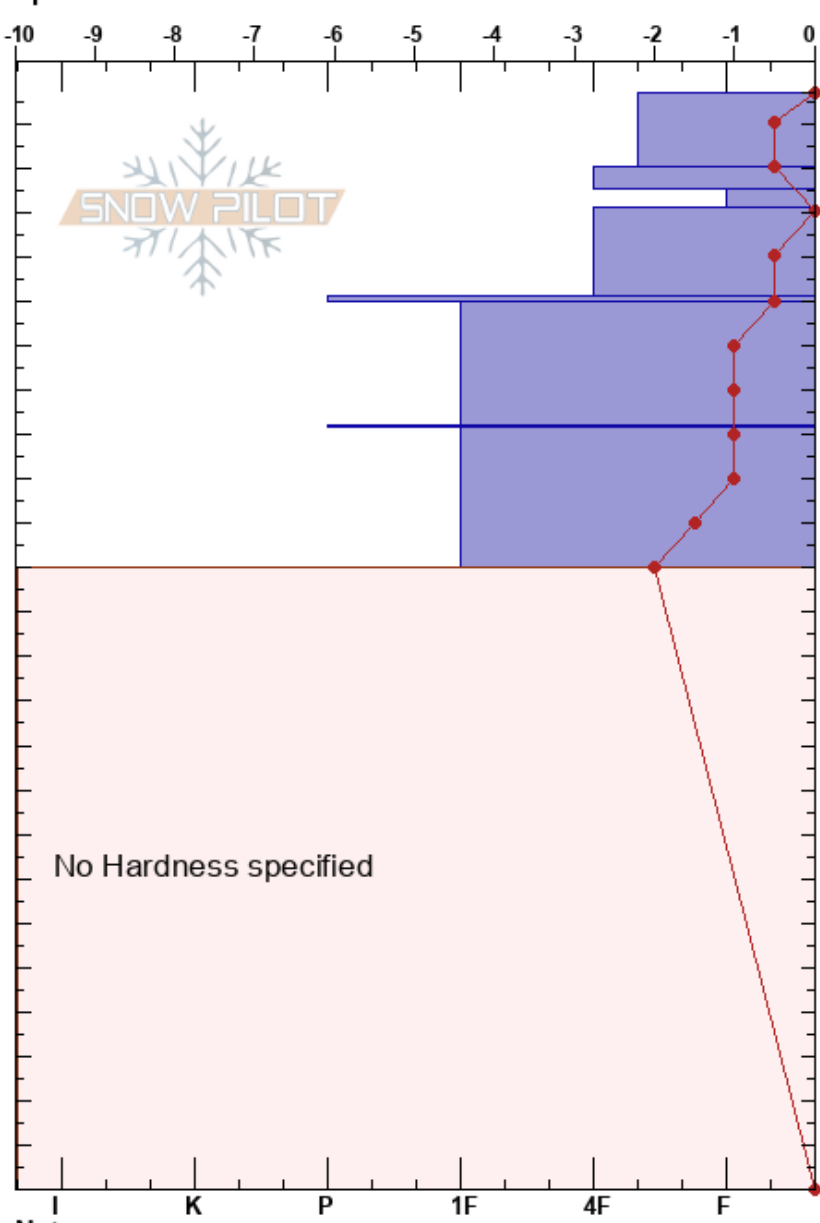

02_05_18Brushyfork
 Bitterroot
 MT
 Elevation: 6322 ft
 Aspect: 80°
 Specifics:

Travis Craft
 02/05/2018 - 11:00am
 Co-ord: 46.63612N, -114.35870W
 Slope Angle: 30°
 Wind Loading:

Stability:
 Air Temperature: -2°C
 Sky Cover: OVC
 Precipitation: S2
 Wind: W Moderate

HS:247
 PF:60
 201-200cm:Problematic layer

Elevation (cm)	Crystal		Moisture	ρ kg/m ³	Stability tests & Layer comments
	Form	Size			
247					
240	+ (∞)				
230	⊕		S		← ECTN2 @236cm
220	* (Δ)	1	M		← ECTN11 @221cm
210	/ (●)		M		
200	■		M		← ECTN24 @201cm
190	●		M		
180					
170	■		M		← ECTN28 @171cm
160					
150	●		M		
140					
130					
120					
110					
100					
90					
80					
70					
60					
50					
40					
30					
20					
10					
0					