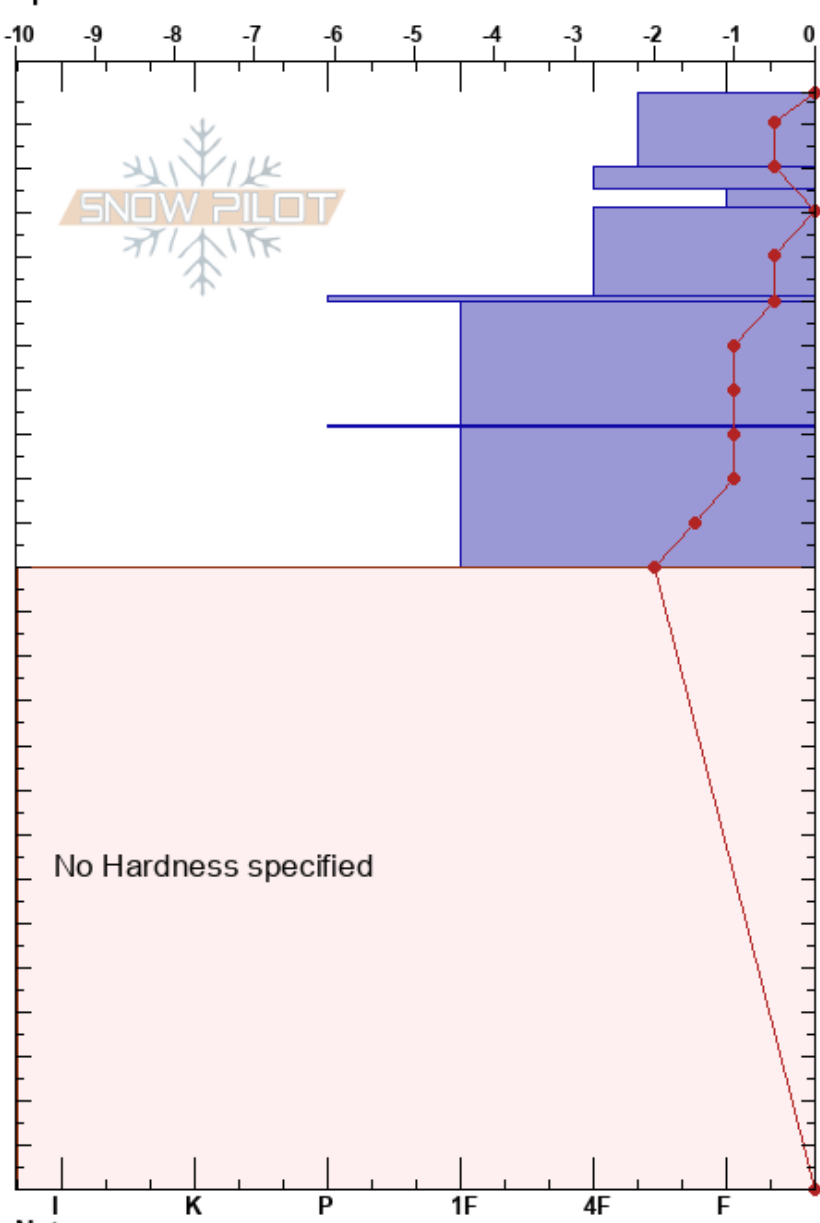

02_05_18Brushyfork
 Bitterroot
 MT
 Elevation: 6322 ft
 Aspect: 80°
 Specifics:

Travis Craft
 02/05/2018 - 11:00am
 Co-ord: 46.63612N, -114.35870W
 Slope Angle: 30°
 Wind Loading:

Stability:
 Air Temperature: -2°C
 Sky Cover: OVC
 Precipitation: S2
 Wind: W Moderate

HS:247
 PF:60
 201-200cm:Problematic layer

Elevation (cm)	Crystal		Moisture	ρ kg/m ³	Stability tests & Layer comments
	Form	Size			
247					
240	+ (⌒)				
230	⊕		S		← ECTN2 @236cm
220	* (⚡)	1	M		← ECTN11 @221cm
210	/ (●)		M		
200	■		M		← ECTN24 @201cm
190	●		M		
180					
170	■		M		← ECTN28 @171cm
160					
150	●		M		
140					
130					
120					
110					
100					
90					
80					
70					
60					
50					
40					
30					
20					
10					
0					