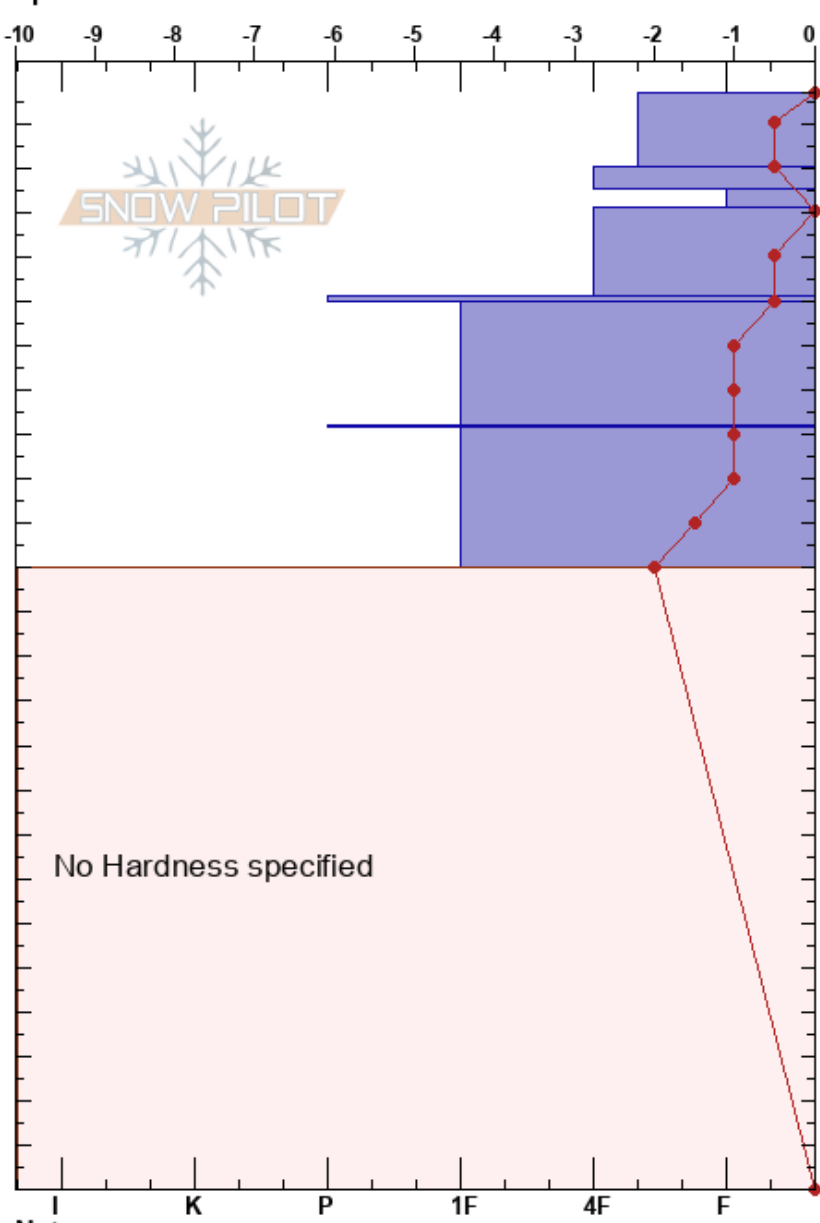

02_05_18Brushyfork
 Bitterroot
 MT
 Elevation: 6322 ft
 Aspect: 80°
 Specifics:

Travis Craft
 02/05/2018 - 11:00am
 Co-ord: 46.63612N, -114.35870W
 Slope Angle: 30°
 Wind Loading:

Stability:
 Air Temperature: -2°C
 Sky Cover: OVC
 Precipitation: S2
 Wind: W Moderate

HS:247
 PF:60
 201-200cm:Problematic layer

Height (cm)	Crystal		Moisture	ρ kg/m ³	Stability tests & Layer comments
	Form	Size			
247					
240	+ (⌒)				
230	⊕		S		← ECTN2 @236cm
220	* (⚡)	1	M		← ECTN11 @221cm
210	/ (●)		M		
200	■		M		← ECTN24 @201cm
190	●		M		
180					
170	■		M		← ECTN28 @171cm
160					
150	●		M		
140					
130					
120					
110					
100					
90					
80					
70					
60					
50					
40					
30					
20					
10					
0					