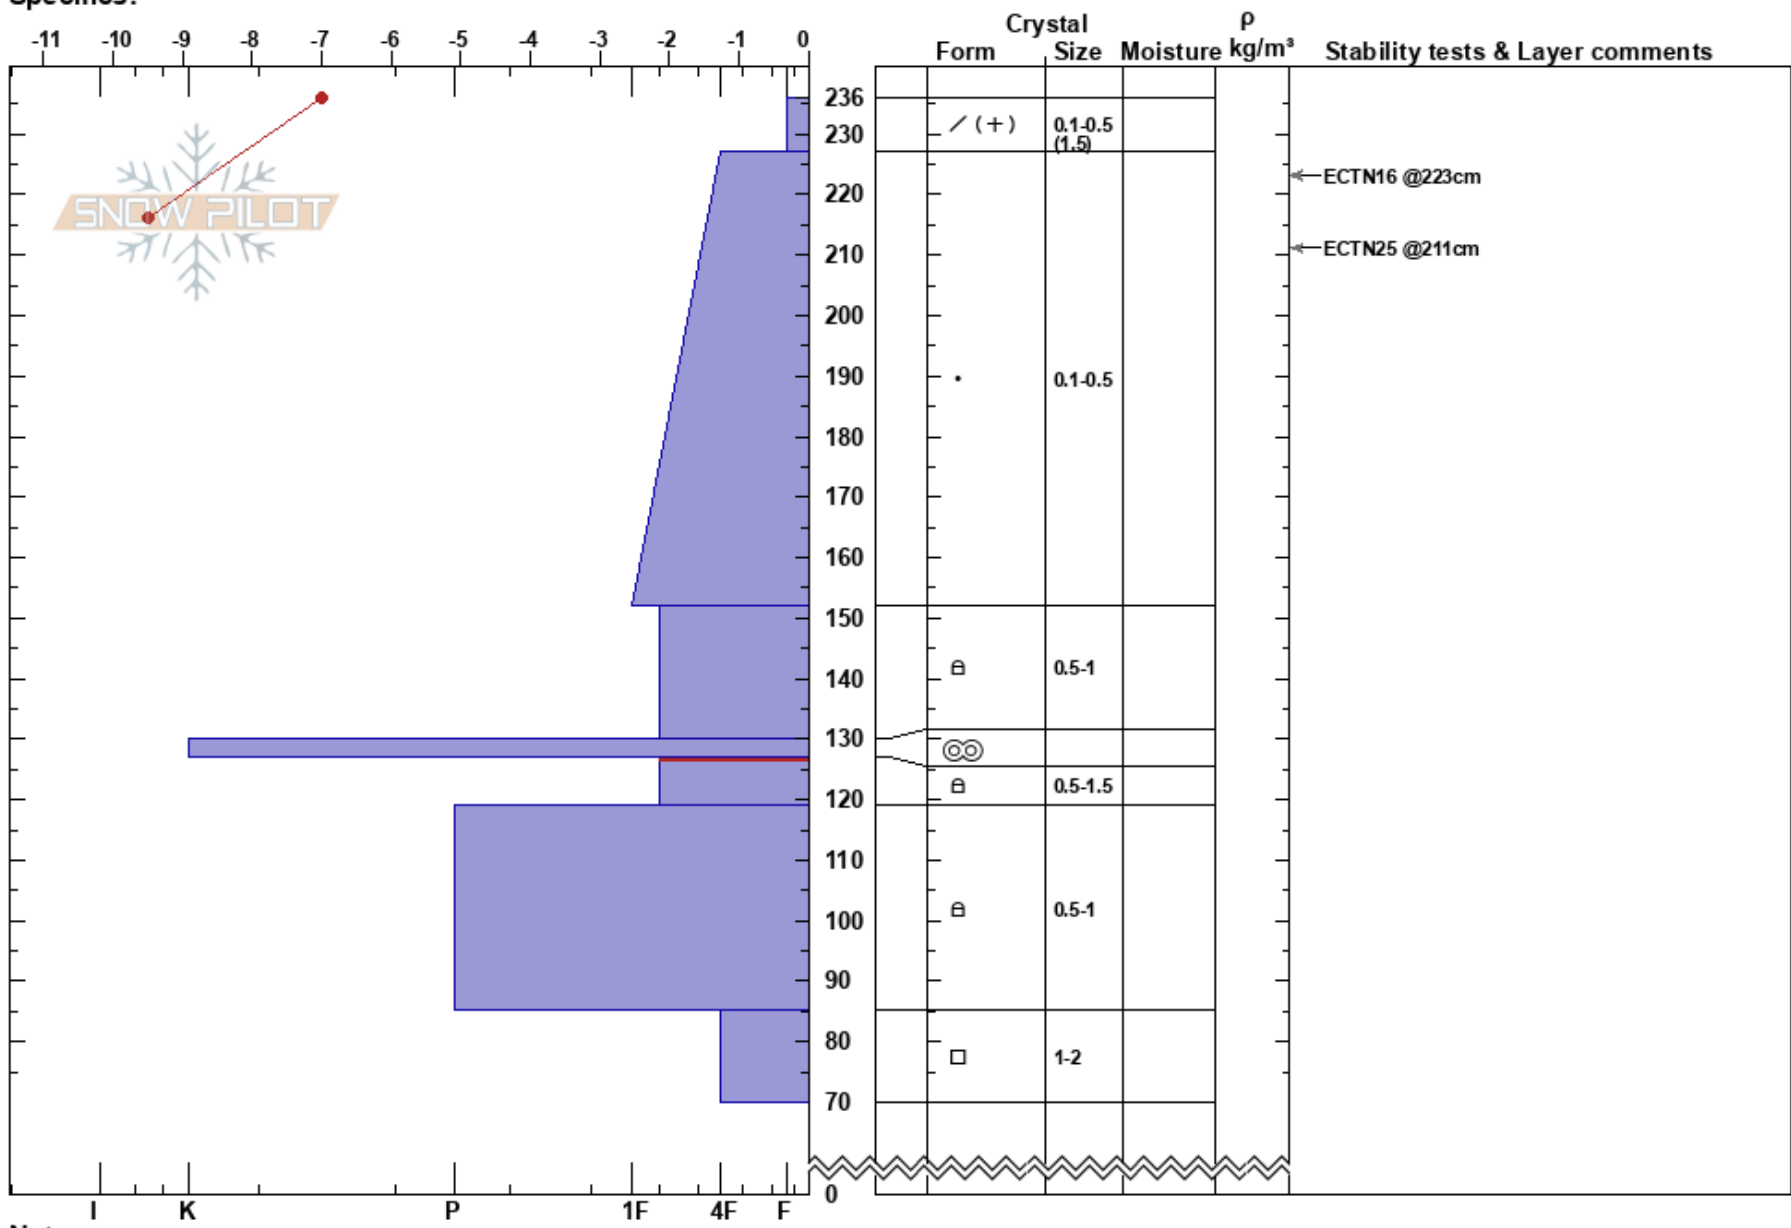

Sweeney Ridge N
 Bitterroot
 MT
 Elevation: 8478 ft
 Aspect: N
 Specifics:

Payton Schiff
 03/22/2024 - 11:46am
 Co-ord: 11T 712710W 5169764N
 Slope Angle:
 Wind Loading: no

Stability:
 Air Temperature: -6°C
 Sky Cover: BKN
 Precipitation: NO
 Wind: SW Light Breeze

HS:236
 Layer Notes:
 127-119cm:Problematic layer

Notes: