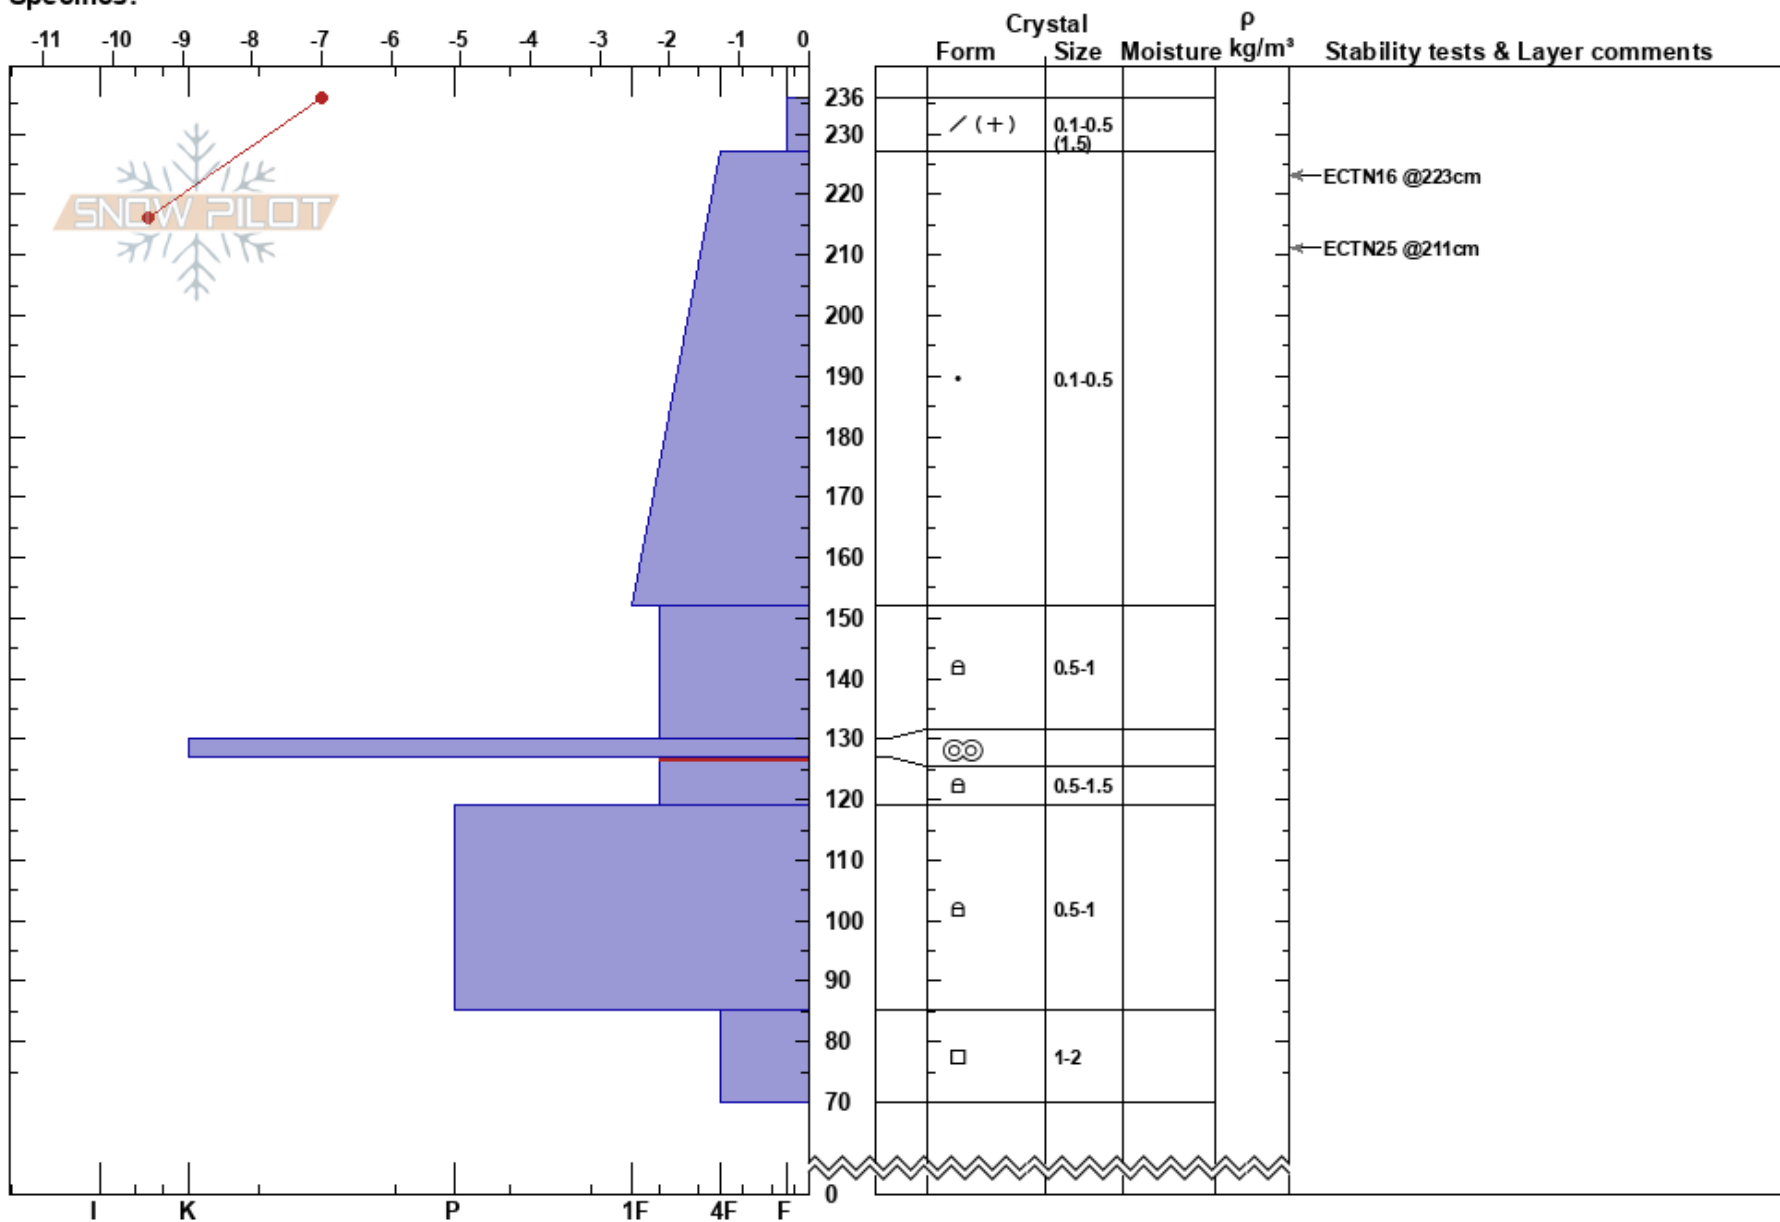

Sweeney Ridge N  
 Bitterroot  
 MT  
 Elevation: 8478 ft  
 Aspect: N  
 Specifics:

Payton Schiff  
 03/22/2024 - 11:46am  
 Co-ord: 11T 712710W 5169764N  
 Slope Angle:  
 Wind Loading: no

Stability:  
 Air Temperature: -6°C  
 Sky Cover: BKN  
 Precipitation: NO  
 Wind: SW Light Breeze

HS:236  
 Layer Notes:  
 127-119cm:Problematic layer

Notes: