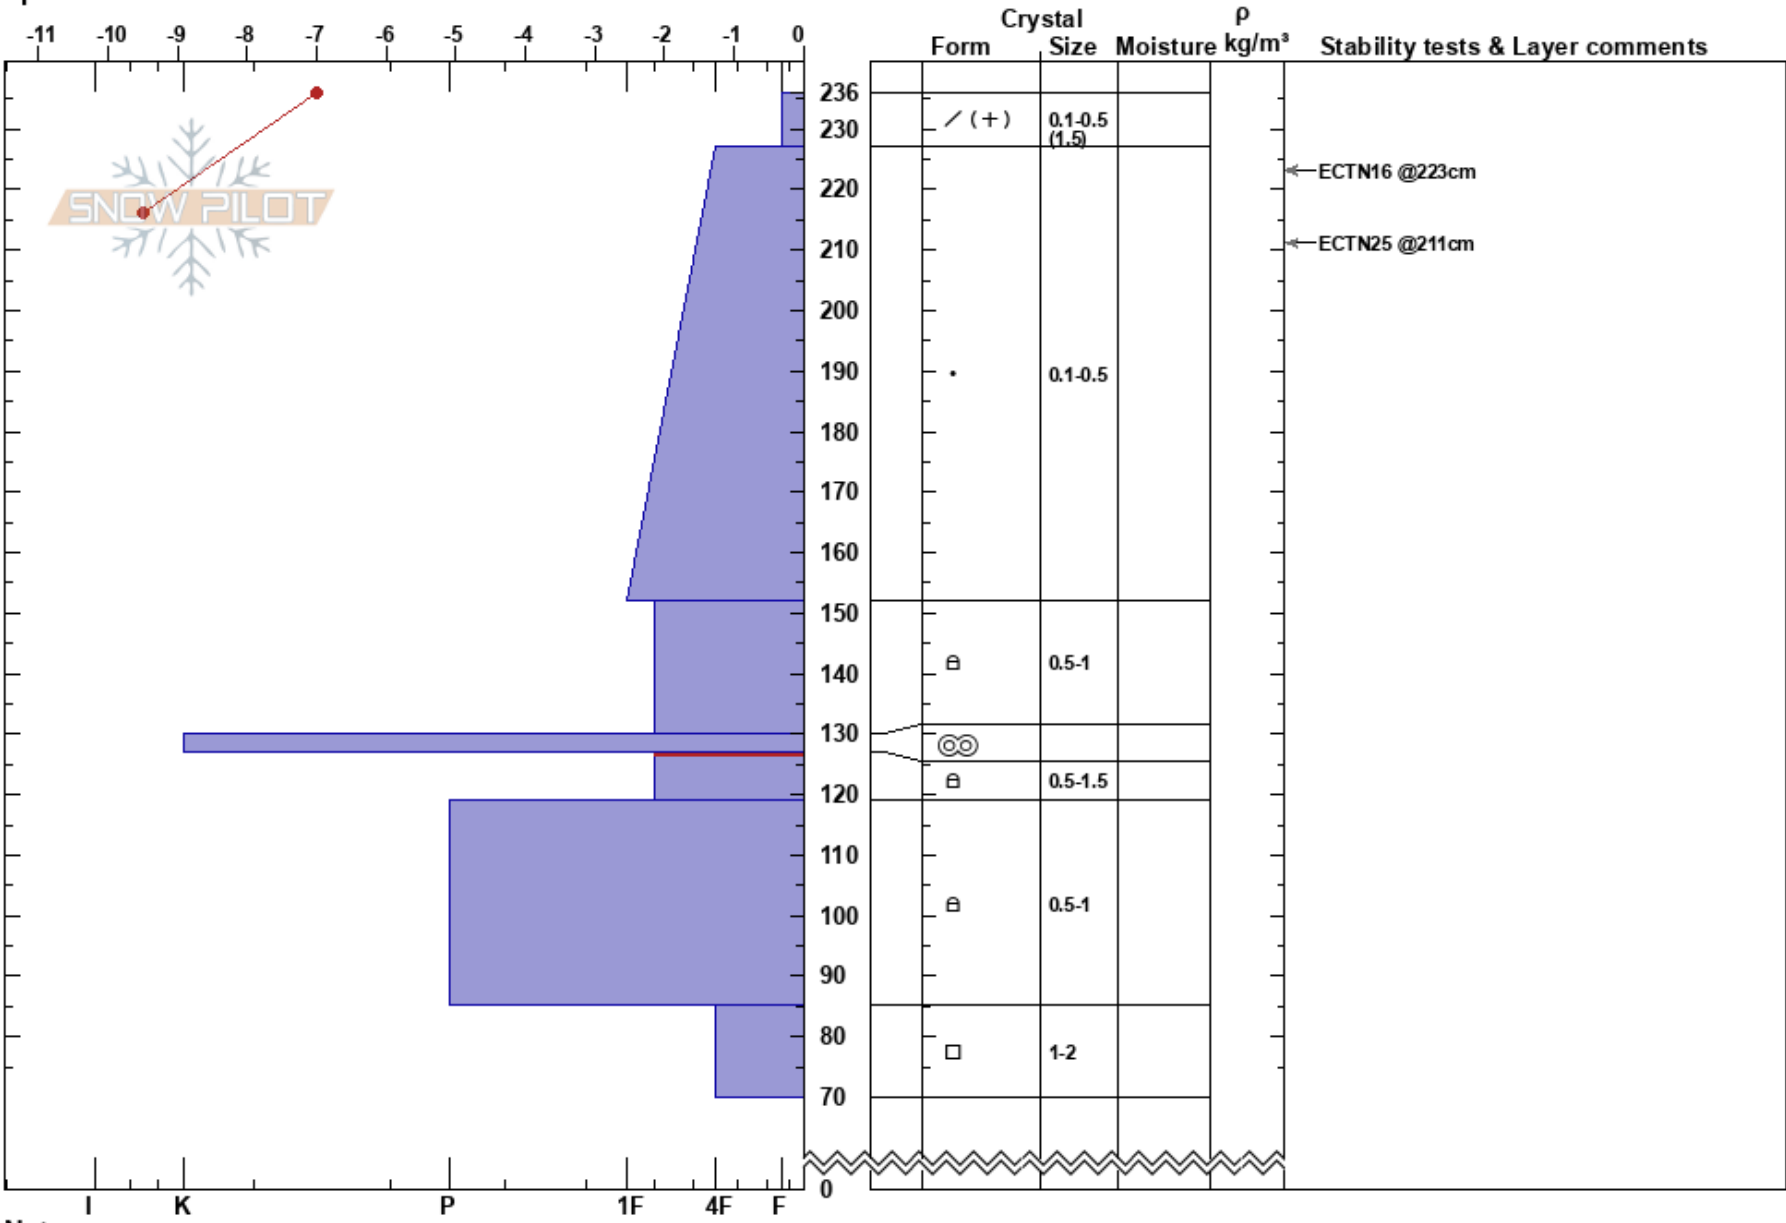

Sweeney Ridge N
 Bitterroot
 MT
 Elevation: 8478 ft
 Aspect: N
 Specifics:

Payton Schiff
 03/22/2024 - 11:46am
 Co-ord: 11T 712710W 5169764N
 Slope Angle:
 Wind Loading: no

Stability:
 Air Temperature: -6°C
 Sky Cover: BKN
 Precipitation: NO
 Wind: SW Light Breeze

HS:236
 Layer Notes:
 127-119cm:Problematic layer

Notes: