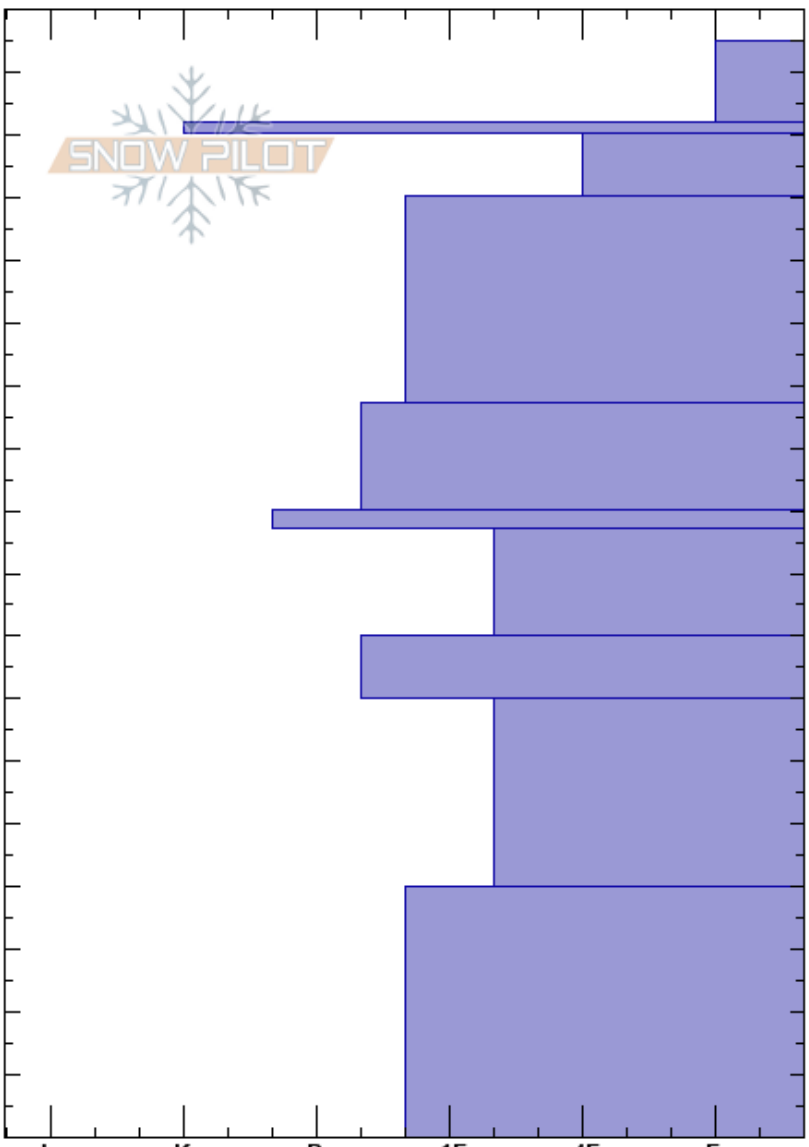

Mount Field Banff Visitor Safety
 Banff, Yoho and Kootenay 21/03/2024 - 12:00
 AB
 Elevation: 2100 m
 Aspect: NE
 Specifics:

Co-ord:
 Slope Angle: 29°
 Wind Loading:

Stability:
 Air Temperature:
 Sky Cover: OVC
 Precipitation: S1
 Wind:

HS:175
 PF:40 80-70cm:Problematic layer
 PS: 15

ρ
 Stability tests & Layer comments

Height (cm)	Crystal Form	Crystal Size	Moisture	ρ (kg/m³)	Stability tests & Layer comments
175	+	2			
170	/	1-2			
160	⊙⊙	2-5			← CT2, SC @160cm
150	/	0.3-1			
140	⊖	0.5			
130					
120					
110	⊖	0.5			
100	⊖	0.5			
90	⊖	0.5			
80					
70	⊙⊙	1-5			← CT22, SC @70cm
60					
50	□	2			
40					
30					
20	^	2-4			
10					
0					