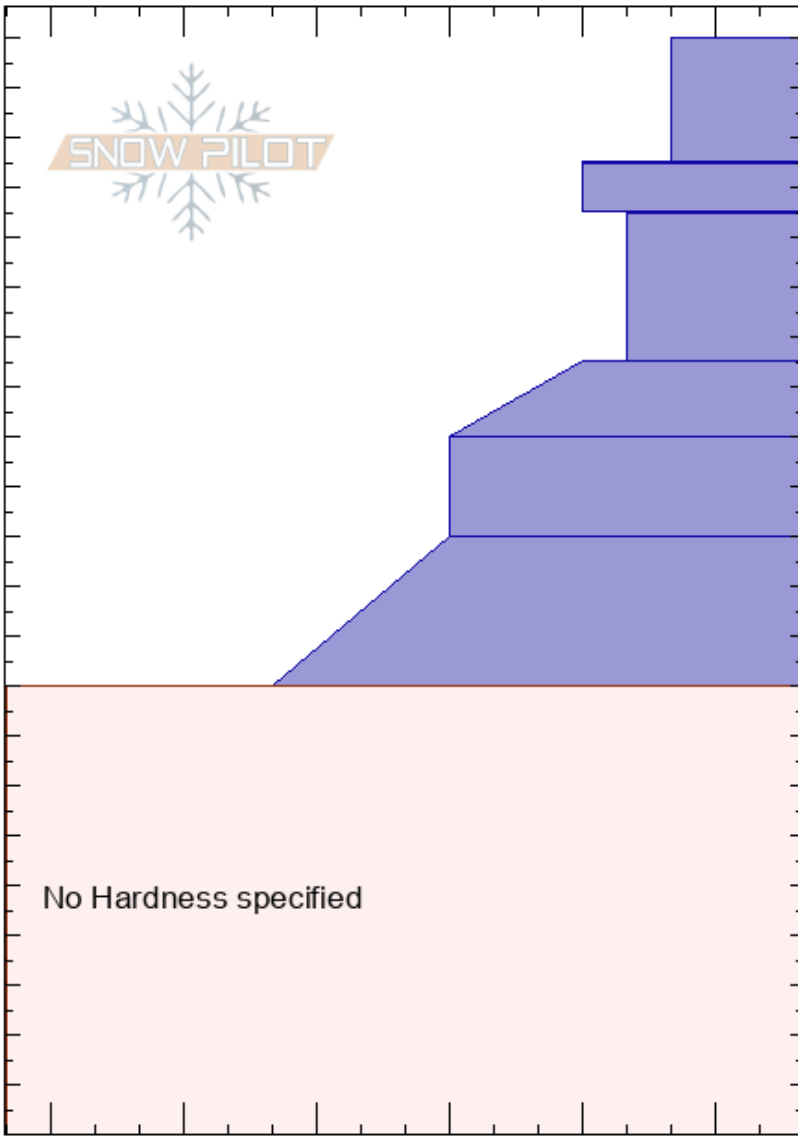

Corner Pocket  
 Rattlesnake Mtns  
 MT  
 Elevation: 7400 ft  
 Aspect: 63°  
 Specifics:

Timothy Laroche  
 02/05/2018 - 11:00am  
 Co-ord: 48.87014N, -110.56641W  
 Slope Angle: 10°  
 Wind Loading: yes

Stability: Fair  
 Air Temperature: -3°C  
 Sky Cover: X  
 Precipitation: S2  
 Wind: NW Strong

HS:220  
 185-184.8cm:Problematic layer

Depth (cm)	Crystal		Moisture	$\rho$ kg/m <sup>3</sup>	Stability tests & Layer comments
	Form	Size			
220					
210	^				
200	■				← CT6, Q1 @195cm
190	/				
180	*				← CT12, Q1 @185cm ← ECTN19 @185cm
170	/ (•)				
160					
150	•				
140					
130	•				
120	v				
110					
100	•				
90					
80					
70					
60					
50					
40					
30					
20					
10					
0					