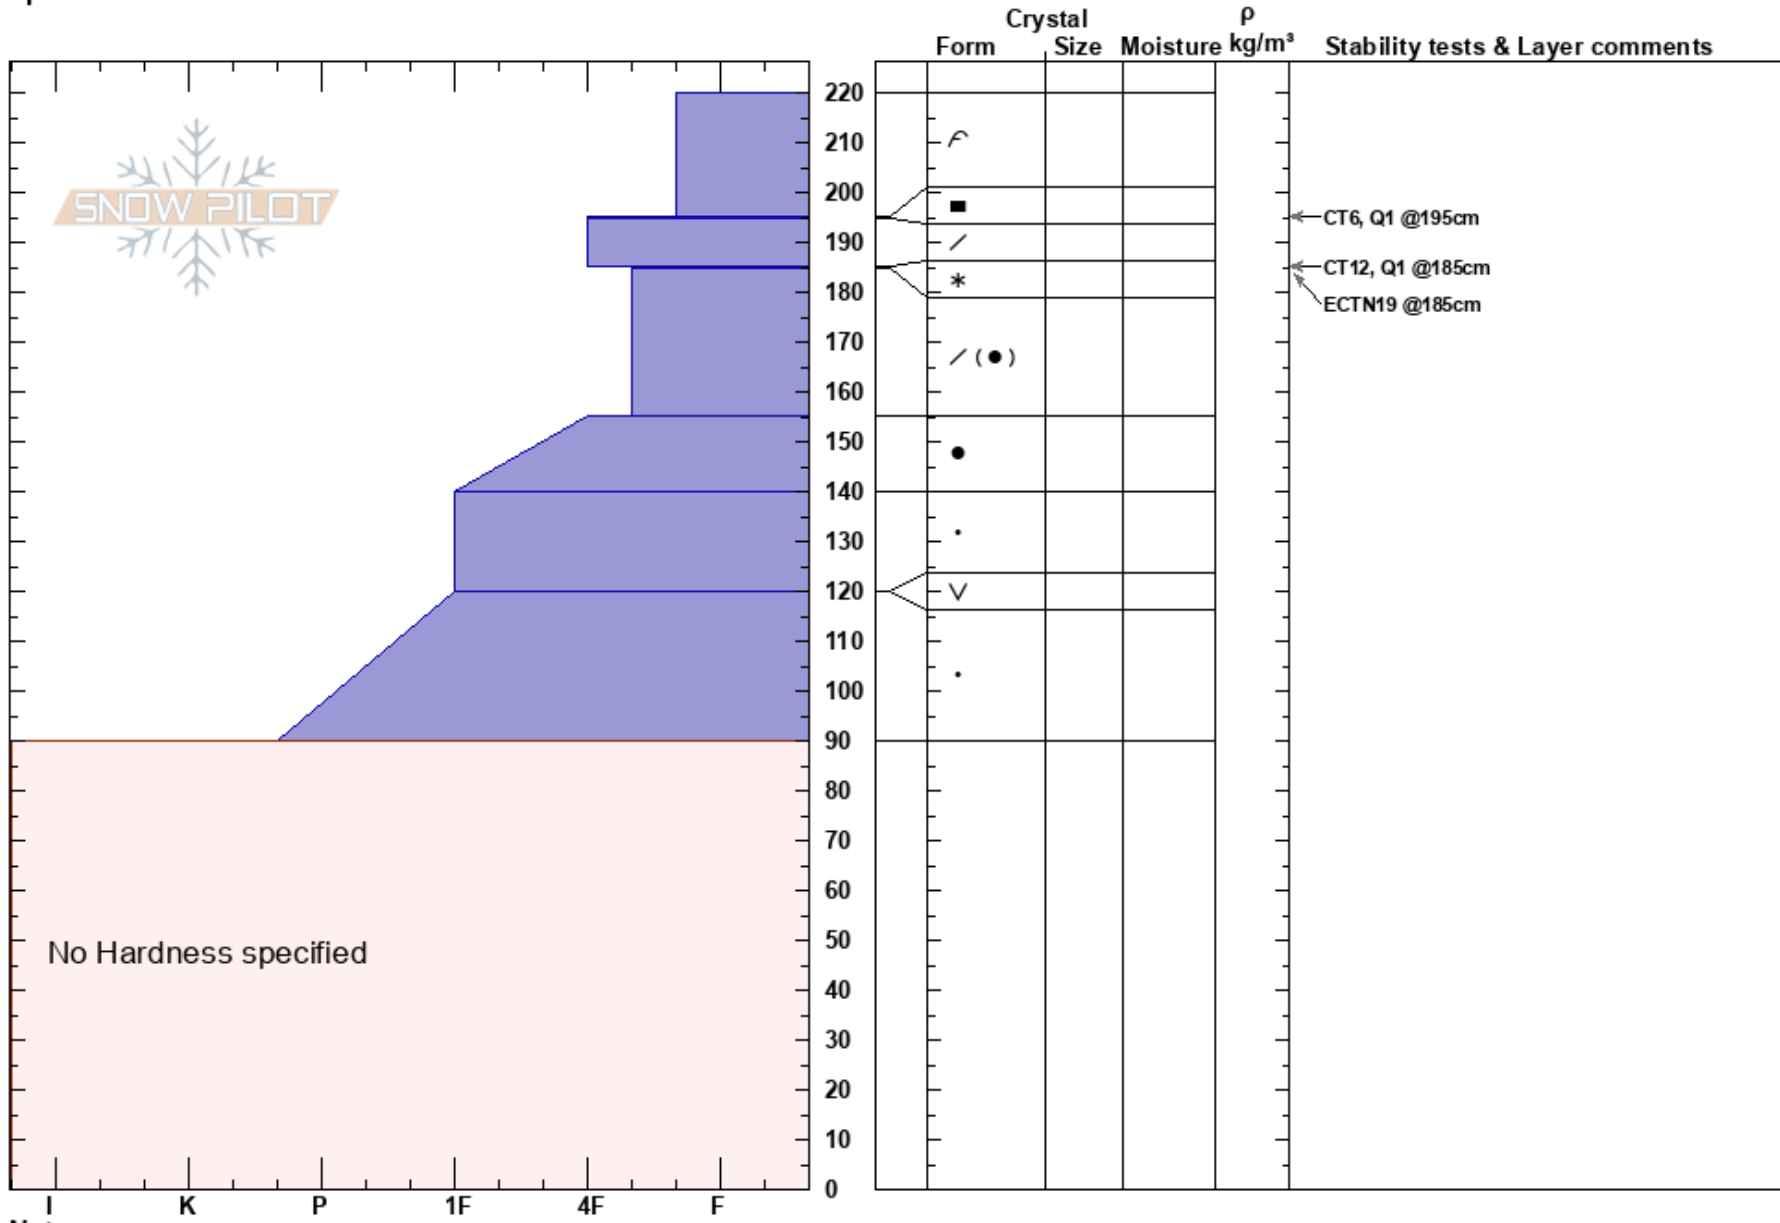

Corner Pocket
 Rattlesnake Mtns
 MT
 Elevation: 7400 ft
 Aspect: 63°
 Specifics:

Timothy Laroche
 02/05/2018 - 11:00am
 Co-ord: 48.87014N, -110.56641W
 Slope Angle: 10°
 Wind Loading: yes

Stability: Fair
 Air Temperature: -3°C
 Sky Cover: X
 Precipitation: S2
 Wind: NW Strong

HS:220
 Layer Notes:
 185-184.8cm:Problematic layer

Notes: