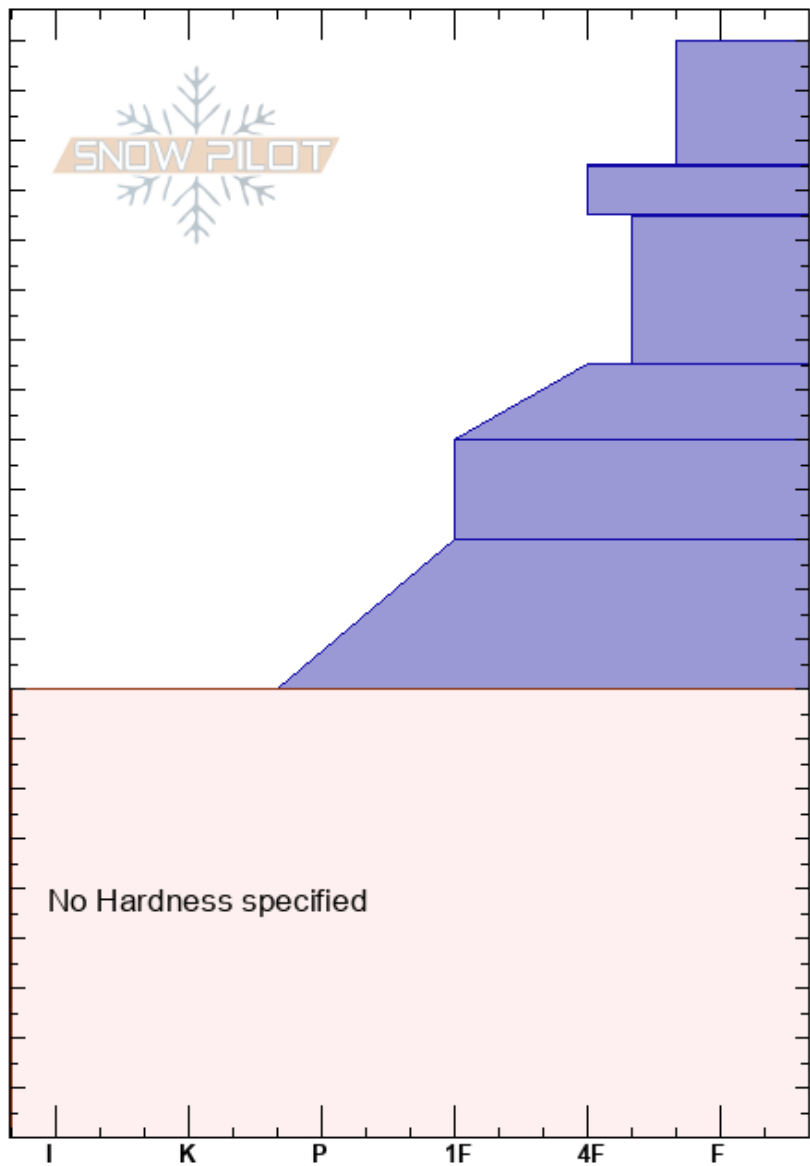

Corner Pocket
 Rattlesnake Mtns
 MT
 Elevation: 7400 ft
 Aspect: 63°
 Specifics:

Timothy Laroche
 02/05/2018 - 11:00am
 Co-ord: 48.87014N, -110.56641W
 Slope Angle: 10°
 Wind Loading: yes

Stability: Fair
 Air Temperature: -3°C
 Sky Cover: X
 Precipitation: S2
 Wind: NW Strong

HS:220
 Layer Notes:
 185-184.8cm:Problematic layer

Depth (cm)	Crystal		Moisture	ρ kg/m ³	Stability tests & Layer comments
	Form	Size			
220					
210	^				
200	■				← CT6, Q1 @195cm
190	/				
180	*				← CT12, Q1 @185cm ← ECTN19 @185cm
170	/ (•)				
160					
150	•				
140					
130	•				
120	v				
110					
100	•				
90					
80					
70					
60					
50					
40					
30					
20					
10					
0					