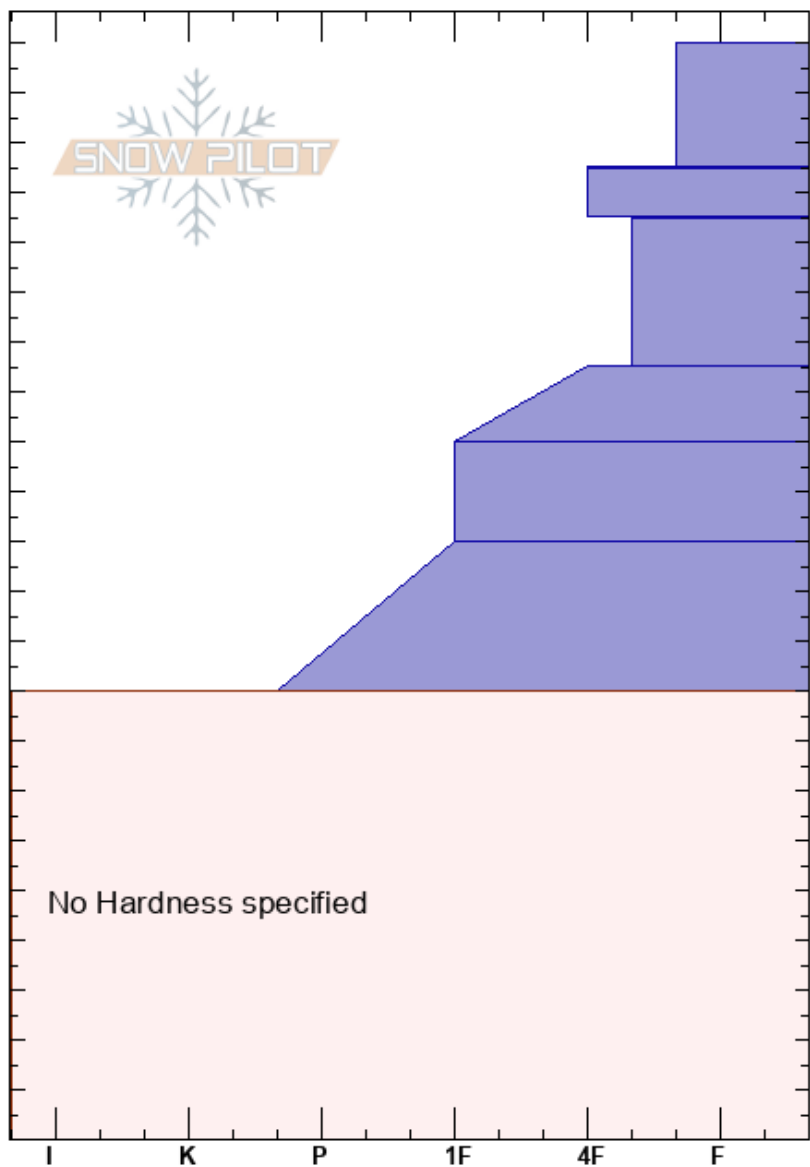

Corner Pocket
 Rattlesnake Mtns
 MT
 Elevation: 7400 ft
 Aspect: 63°
 Specifics:

Timothy Laroche
 02/05/2018 - 11:00am
 Co-ord: 48.87014N, -110.56641W
 Slope Angle: 10°
 Wind Loading: yes

Stability: Fair
 Air Temperature: -3°C
 Sky Cover: X
 Precipitation: S2
 Wind: NW Strong

HS:220
 185-184.8cm:Problematic layer

Depth (cm)	Crystal		Moisture	ρ kg/m ³	Stability tests & Layer comments
	Form	Size			
220					
210	^				
200	■				← CT6, Q1 @195cm
190	/				
180	*				← CT12, Q1 @185cm ← ECTN19 @185cm
170	/ (•)				
160					
150	•				
140					
130	•				
120	v				
110					
100	•				
90					
80					
70					
60					
50					
40					
30					
20					
10					
0					