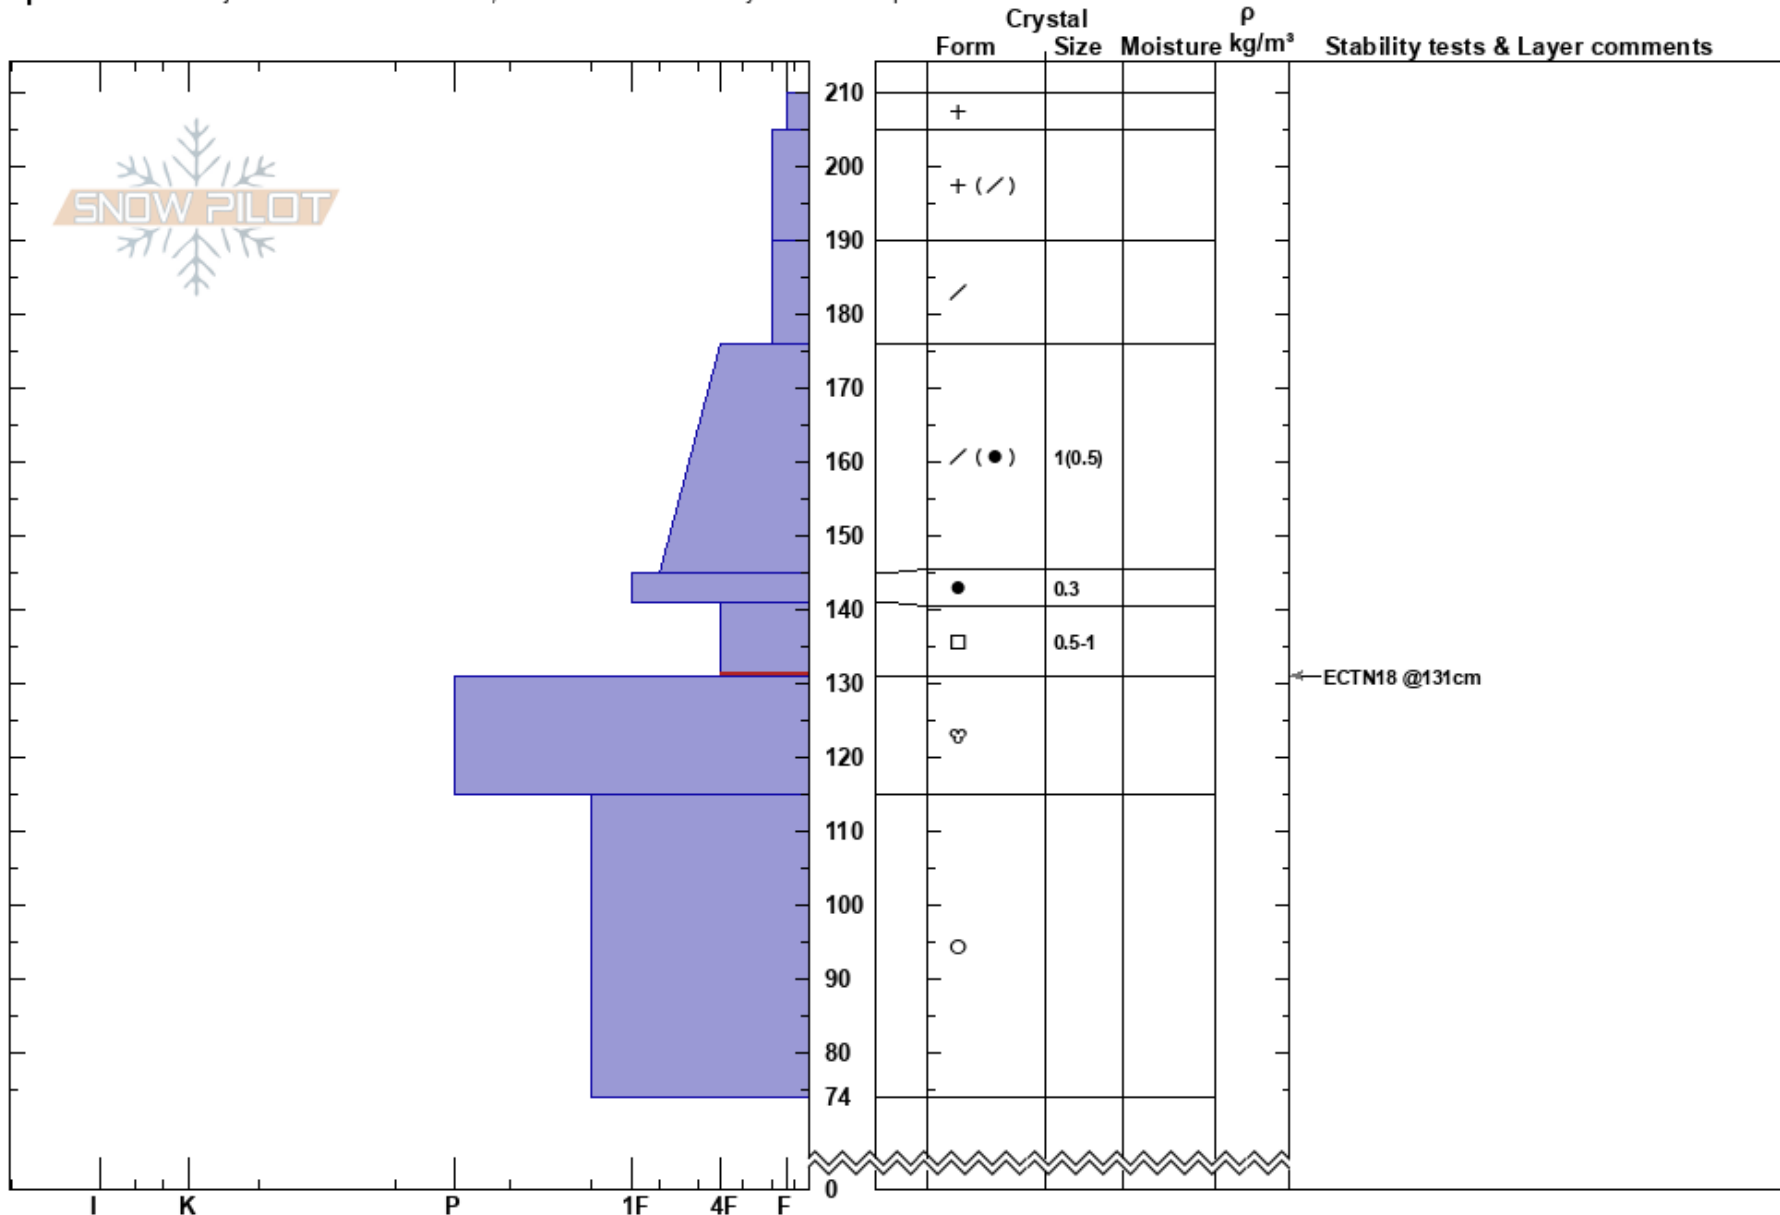

20240301 Darland Mt
Cascades - Southeast
WA

Dallas Glass
03/02/2024 - 11:45am
Co-ord: 10T 637973W 5153518N
Slope Angle: 45°
Wind Loading: yes

Stability: Poor
Air Temperature:
Sky Cover: SCT
Precipitation: NO
Wind: N Light Breeze

HS:210
Layer Notes:
141-131cm: Problematic layer

Elevation: 6800 ft
Aspect: 35°

Specifics: Pit is adjacent to avalanche: crown; Recent avalanche activity on similar slopes

Notes: