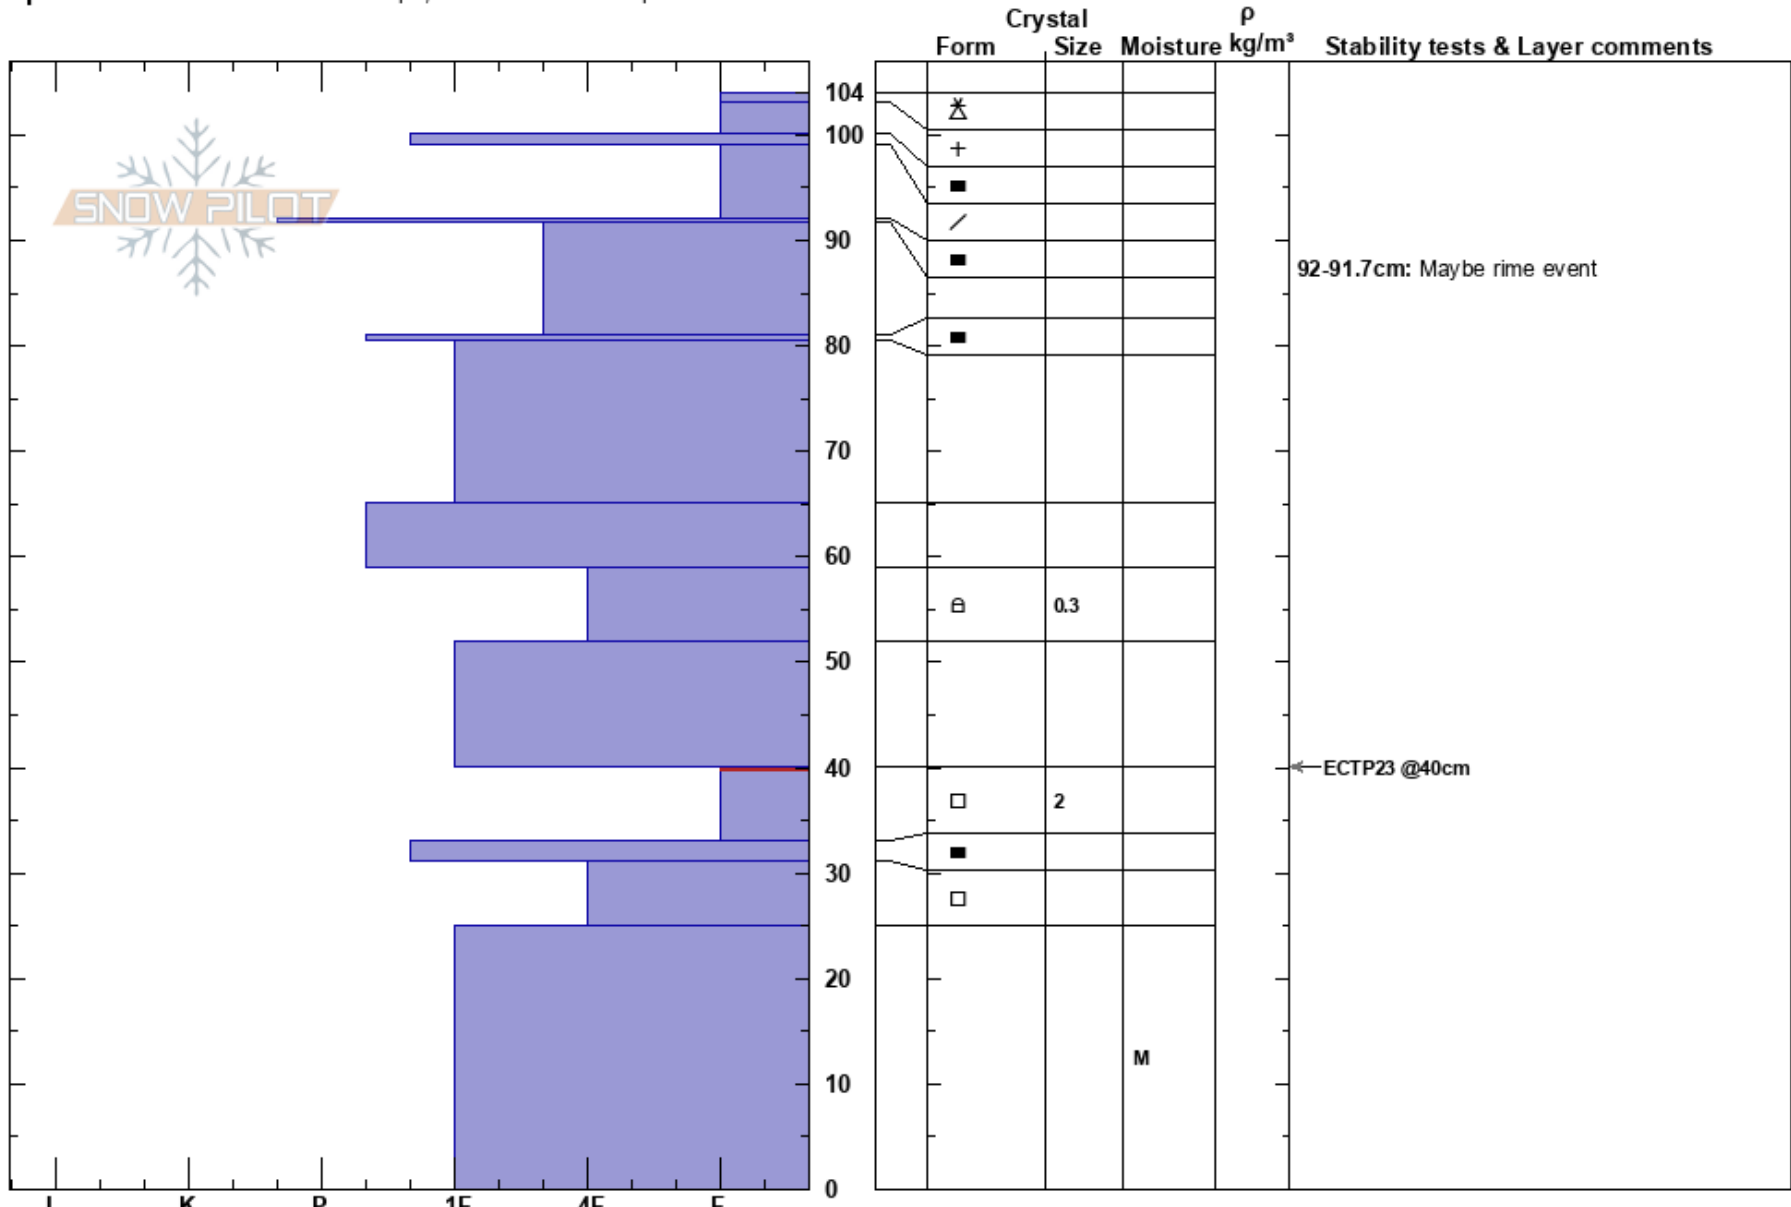

Runout of Pk 10420  
 Central Wasatch  
 UT  
 Elevation: 9910 ft  
 Aspect: 140°  
 Specifics: Snowmobile tracks on slope; We snowmobiled slope

Mark Staples  
 02/05/2018 - 11:00am  
 Co-ord: 40.59803N, -111.55692W  
 Slope Angle: 22°  
 Wind Loading:

Stability: Good  
 Air Temperature:  
 Sky Cover:  
 Precipitation:  
 Wind:

HS:104  
 Layer Notes:  
 92-91.7cm: Maybe rime event  
 40-33cm: Problematic layer

Notes: SE facing slope but shaded by mature trees for part of the day. Surprised to see facets this week on a SE facing slope but I think it was a function of the shade from the big trees.