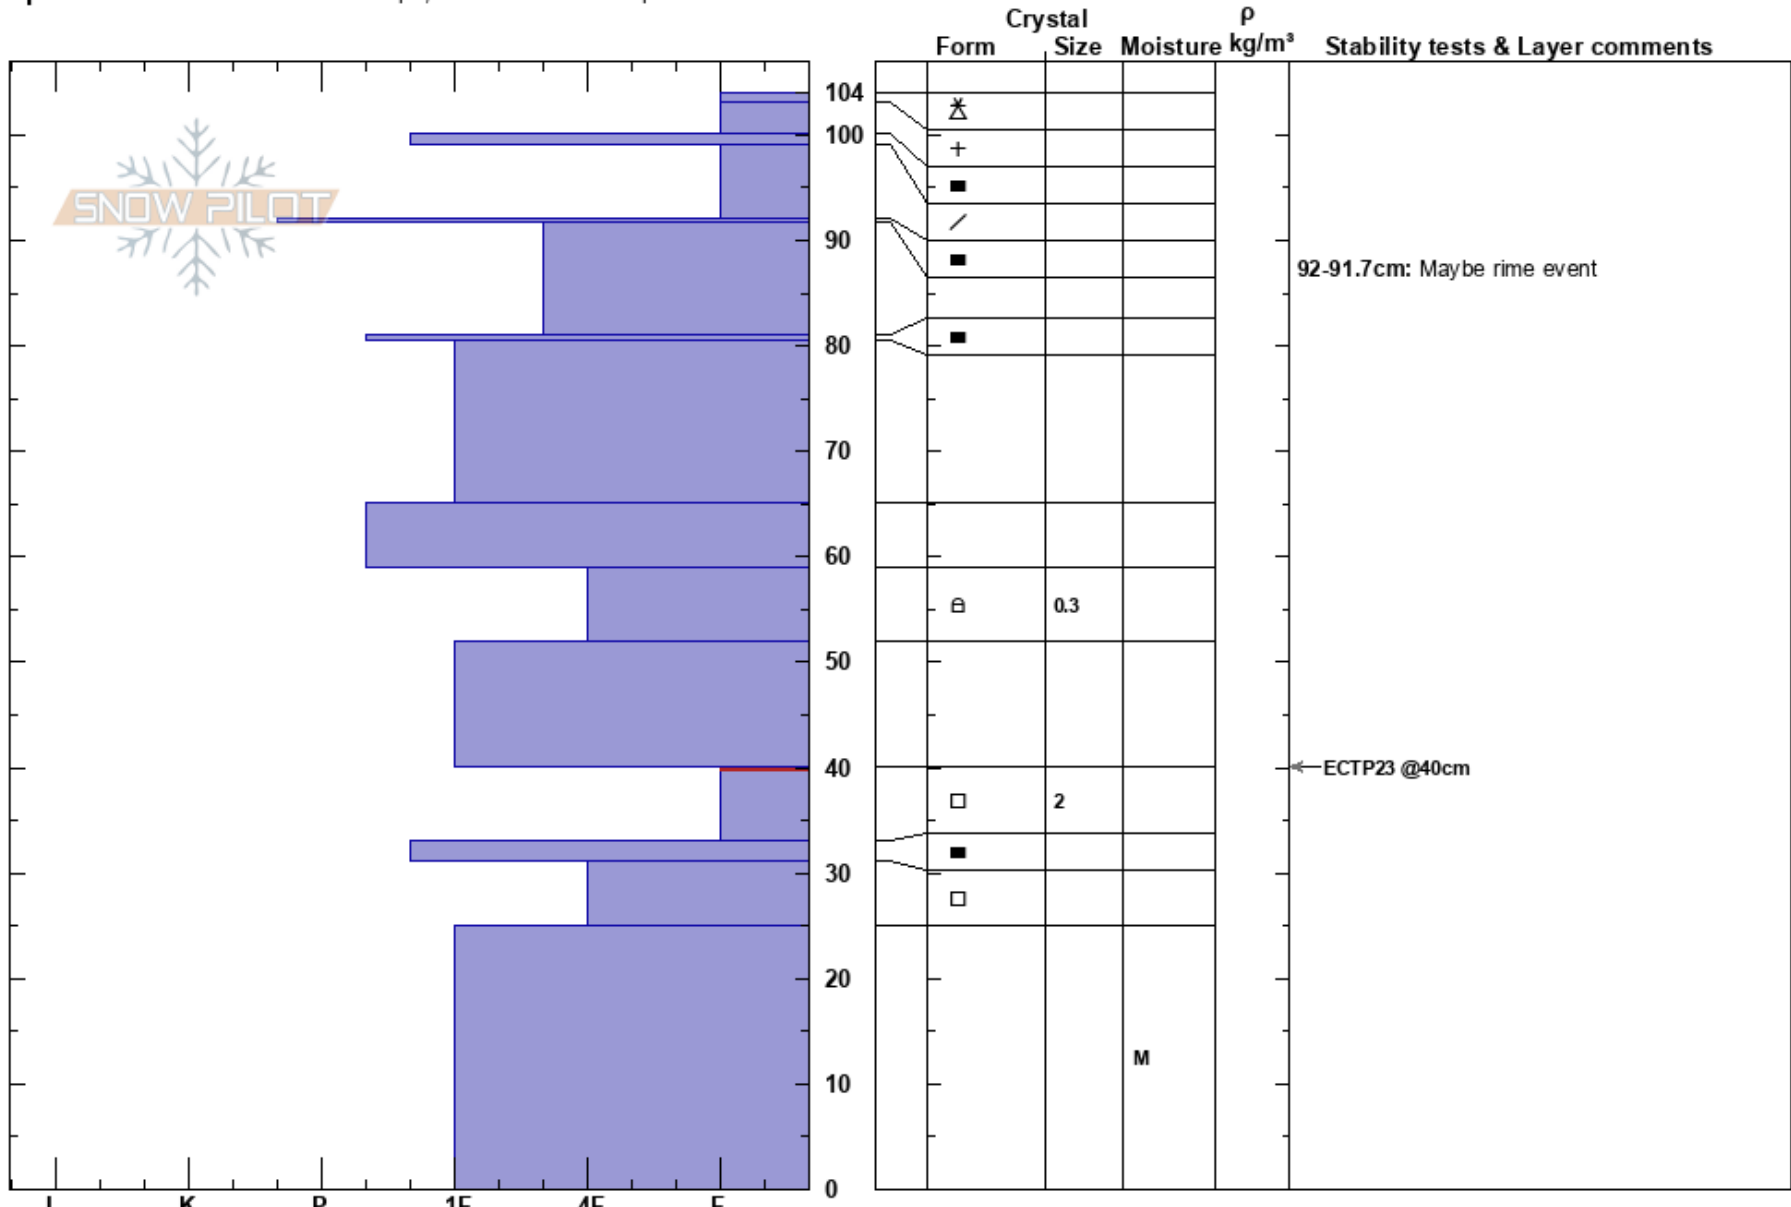

Runout of Pk 10420
 Central Wasatch
 UT
 Elevation: 9910 ft
 Aspect: 140°
 Specifics: Snowmobile tracks on slope; We snowmobiled slope

Mark Staples
 02/05/2018 - 11:00am
 Co-ord: 40.59803N, -111.55692W
 Slope Angle: 22°
 Wind Loading:

Stability: Good
 Air Temperature:
 Sky Cover:
 Precipitation:
 Wind:

HS:104
 Layer Notes:
 92-91.7cm: Maybe rime event
 40-33cm: Problematic layer

Notes: SE facing slope but shaded by mature trees for part of the day. Surprised to see facets this week on a SE facing slope but I think it was a function of the shade from the big trees.