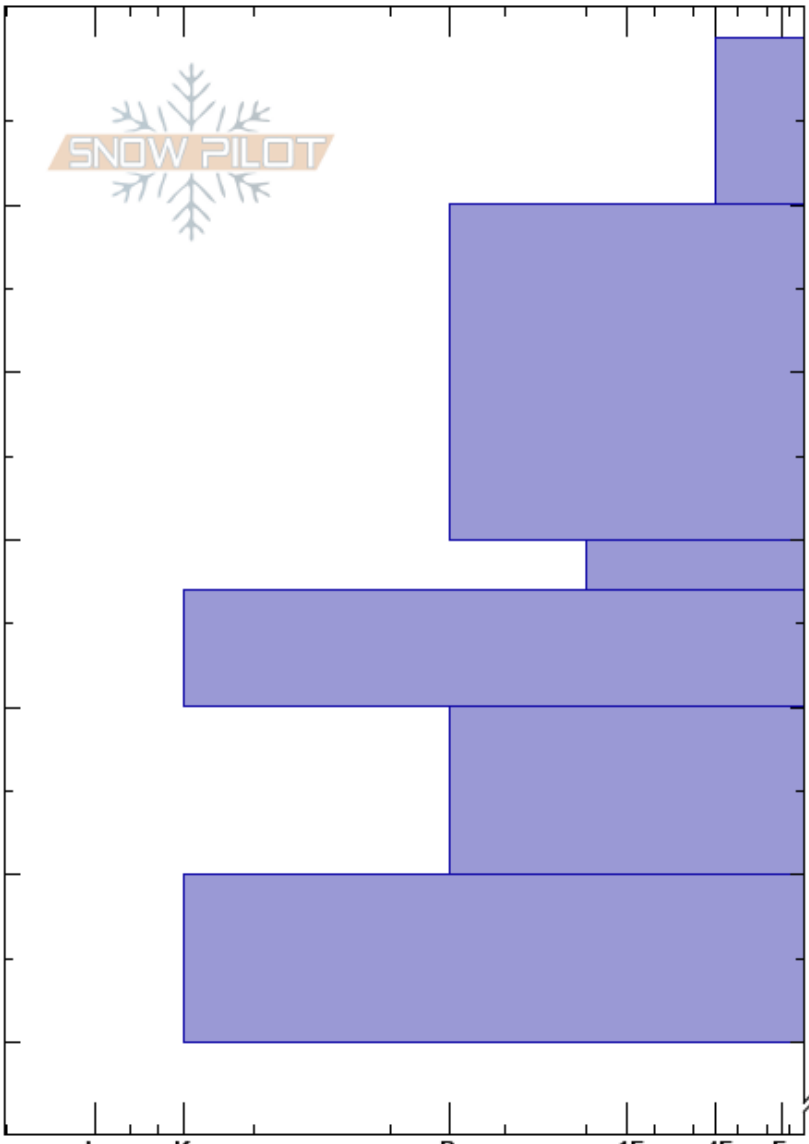

Ekorrkammen
Sylarna
Sweden
Elevation: 546 m
Aspect: NE
Specifics:

Oskar Brodén
22/03/2024 - 10:53
Co-ord:
Slope Angle: 18°
Wind Loading: no

Stability:
Air Temperature: -5°C
Sky Cover: FEW
Precipitation: NO
Wind: S Light Breeze

HS:240
PF:10

Layer Notes:

Crystal Form	Size	Moisture	ρ kg/m ³	Stability tests & Layer comments
/				
•				
⊖				
⊙⊙				
•				
				← ECTX

Notes: