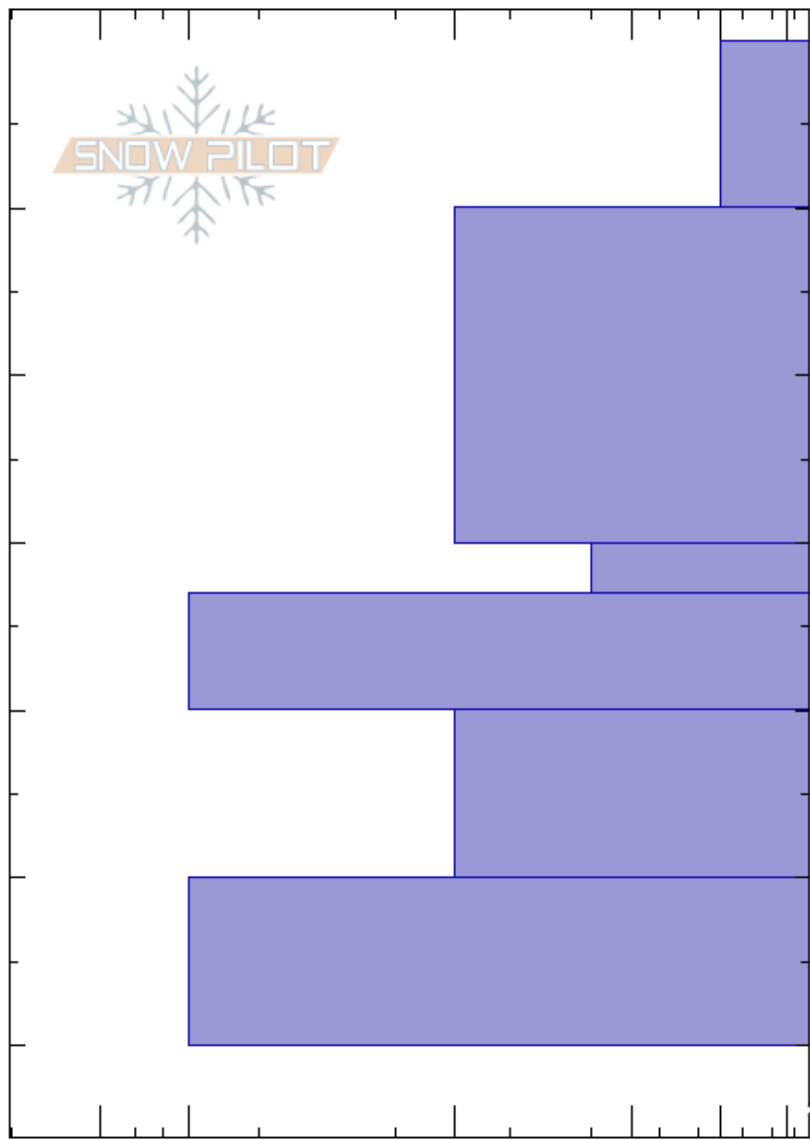

Ekorrkammen
Sylarna
Sweden
Elevation: 546 m
Aspect: NE
Specifics:

Oskar Brodén
22/03/2024 - 10:53
Co-ord:
Slope Angle: 18°
Wind Loading: no

Stability:
Air Temperature: -5°C
Sky Cover: FEW
Precipitation: NO
Wind: S Light Breeze

HS:240
Layer Notes:

Crystal Form	Crystal Size	Moisture	ρ kg/m ³	Stability tests & Layer comments
/				
•				
⊖				
⊙⊙				
•				
				← ECTX

Notes: