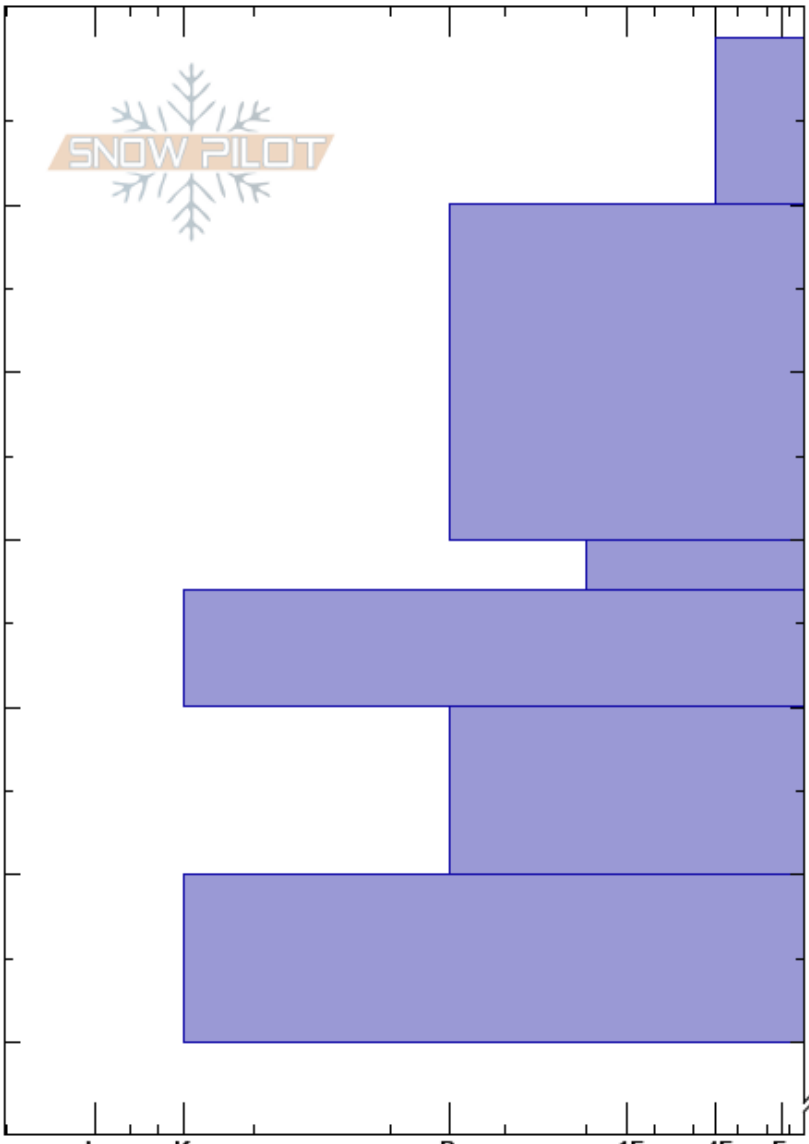

Ekorrkammen
Sylarna
Sweden
Elevation: 546 m
Aspect: NE
Specifics:

Oskar Brodén
22/03/2024 - 10:53
Co-ord:
Slope Angle: 18°
Wind Loading: no

Stability:
Air Temperature: -5°C
Sky Cover: FEW
Precipitation: NO
Wind: S Light Breeze

HS:240
PF:10

Layer Notes:

Crystal Form	Crystal Size	Moisture	ρ kg/m ³	Stability tests & Layer comments
/				
•				
⊖				
⊙⊙				
•				
				← ECTX

Notes: