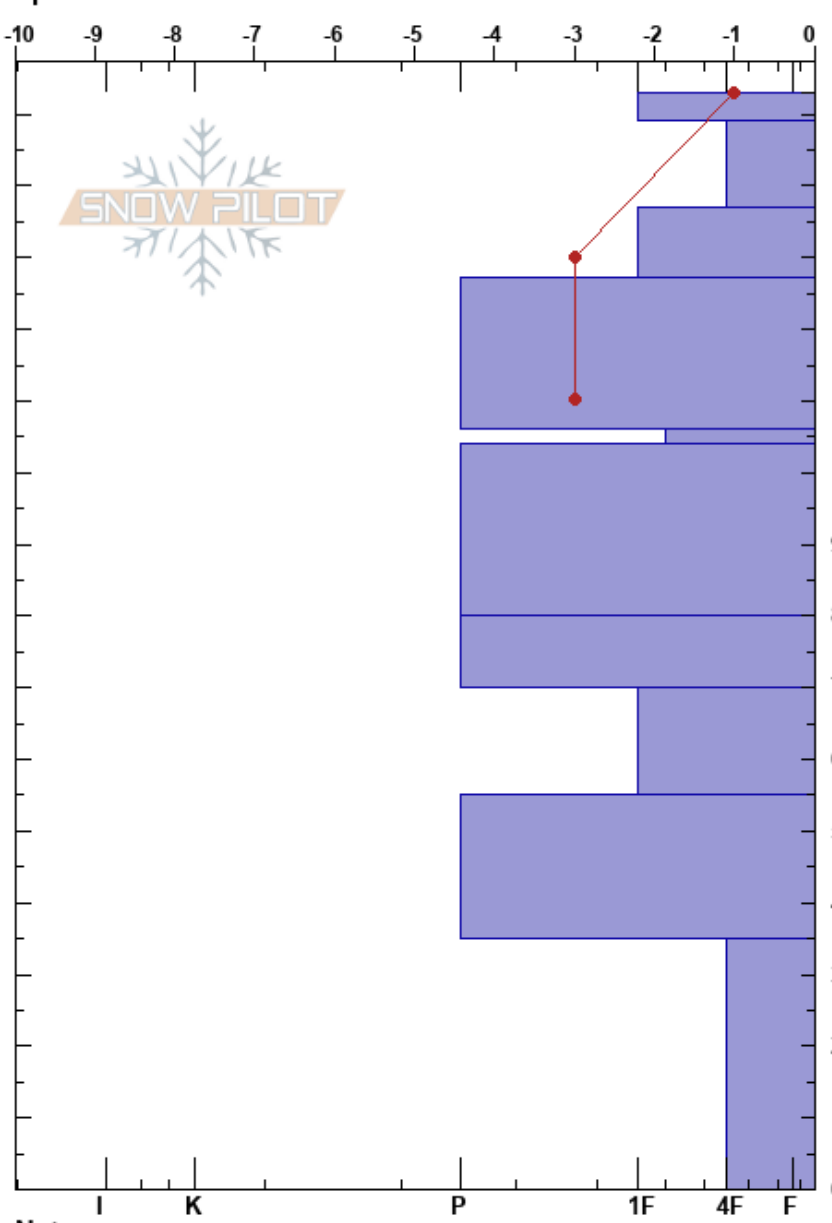

240321 Nokhu Ridge
 Cameron Pass
 CO
 Elevation: 11039 ft
 Aspect: E
 Specifics:

Ryan Zarter
 03/21/2024 - 1:30pm
 Co-ord: 40.49500N, -105.88630W
 Slope Angle: 24°
 Wind Loading: yes

Stability:
 Air Temperature: 5°C
 Sky Cover: FEW
 Precipitation: NO
 Wind: SW Moderate

HS:153
 PF:20
 PS:5
 127-106cm: Dust in bottom of layer

Height (cm)	Crystal		Moisture	ρ kg/m ³	Stability tests & Layer comments
	Form	Size			
153					
150	⊙⊙		M		
140	/	1	D		
130	• (/)	0.5(1)	D		
120	•	0.5	D		127-106cm: Dust in bottom of layer
110	⊖ (•)	0.5	D		
100					
90	•	1	D		
80	•	1.5	D		
70	⊖	1.5	D		
60					
50	•	1	D		
40					
30	^	3	D		
20					
10					
0					

Notes:

I K P 1F 4F F

2x ECTX 120cm column