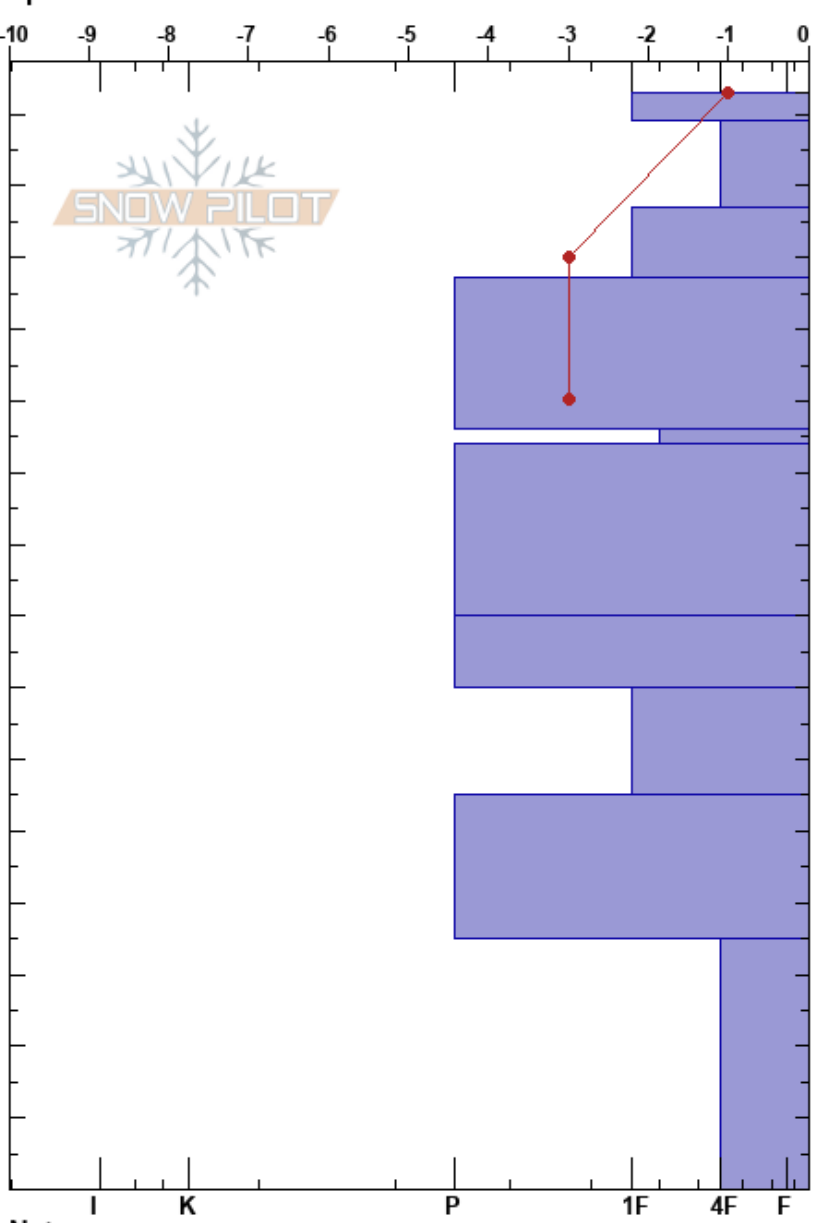

240321 Nokhu Ridge
 Cameron Pass
 CO
 Elevation: 11039 ft
 Aspect: E
 Specifics:

Ryan Zarter
 03/21/2024 - 1:30pm
 Co-ord: 40.49500N, -105.88630W
 Slope Angle: 24°
 Wind Loading: yes

Stability:
 Air Temperature: 5°C
 Sky Cover: FEW
 Precipitation: NO
 Wind: SW Moderate

HS:153
 PF:20
 PS:5
 Layer Notes:
 127-106cm: Dust in bottom of layer

Height (cm)	Crystal		Moisture	ρ kg/m ³	Stability tests & Layer comments
	Form	Size			
153					
150	⊙⊙		M		
140	/	1	D		
130	● (/)	0.5(1)	D		
120	●	0.5	D		127-106cm: Dust in bottom of layer
110	⊖ (●)	0.5	D		
100					
90	●	1	D		
80	●	1.5	D		
70	⊖	1.5	D		
60					
50	●	1	D		
40					
30					
20	^	3	D		
10					
0					

Notes:

I K P 1F 4F F

2x ECTX 120cm column