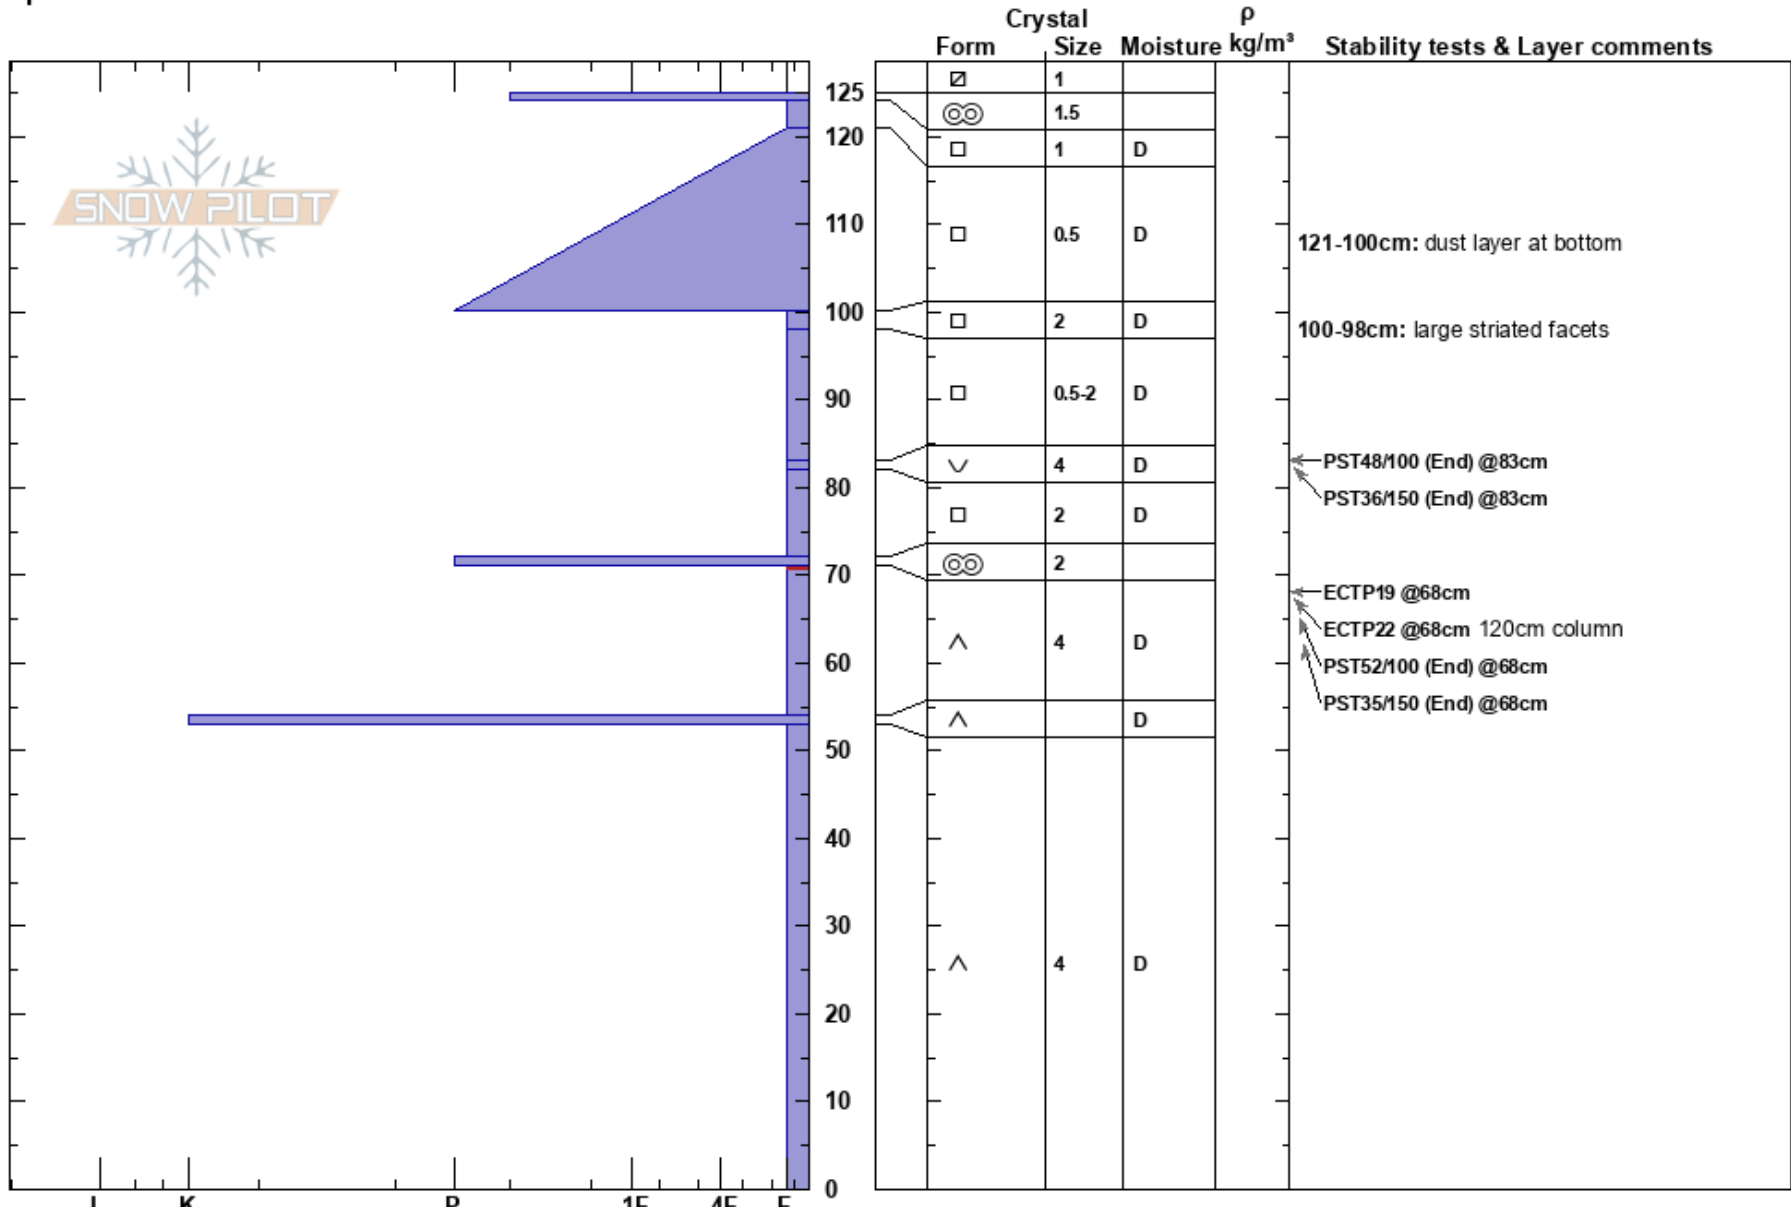

W Mt Thomas
 Sawatch
 CO
 Elevation: 11650 ft
 Aspect: W
 Specifics:

Jewel Campbell
 03/20/2024 - 2:00pm
 Co-ord:
 Slope Angle: 18°
 Wind Loading: no

Stability:
 Air Temperature:
 Sky Cover: SCT
 Precipitation: NO
 Wind: SW Light Breeze

HS: 125
 PF: 15
 PS: 10
 121-100cm: dust layer at bottom
 100-98cm: large striated facets
 71-54cm: Problematic layer

Notes: