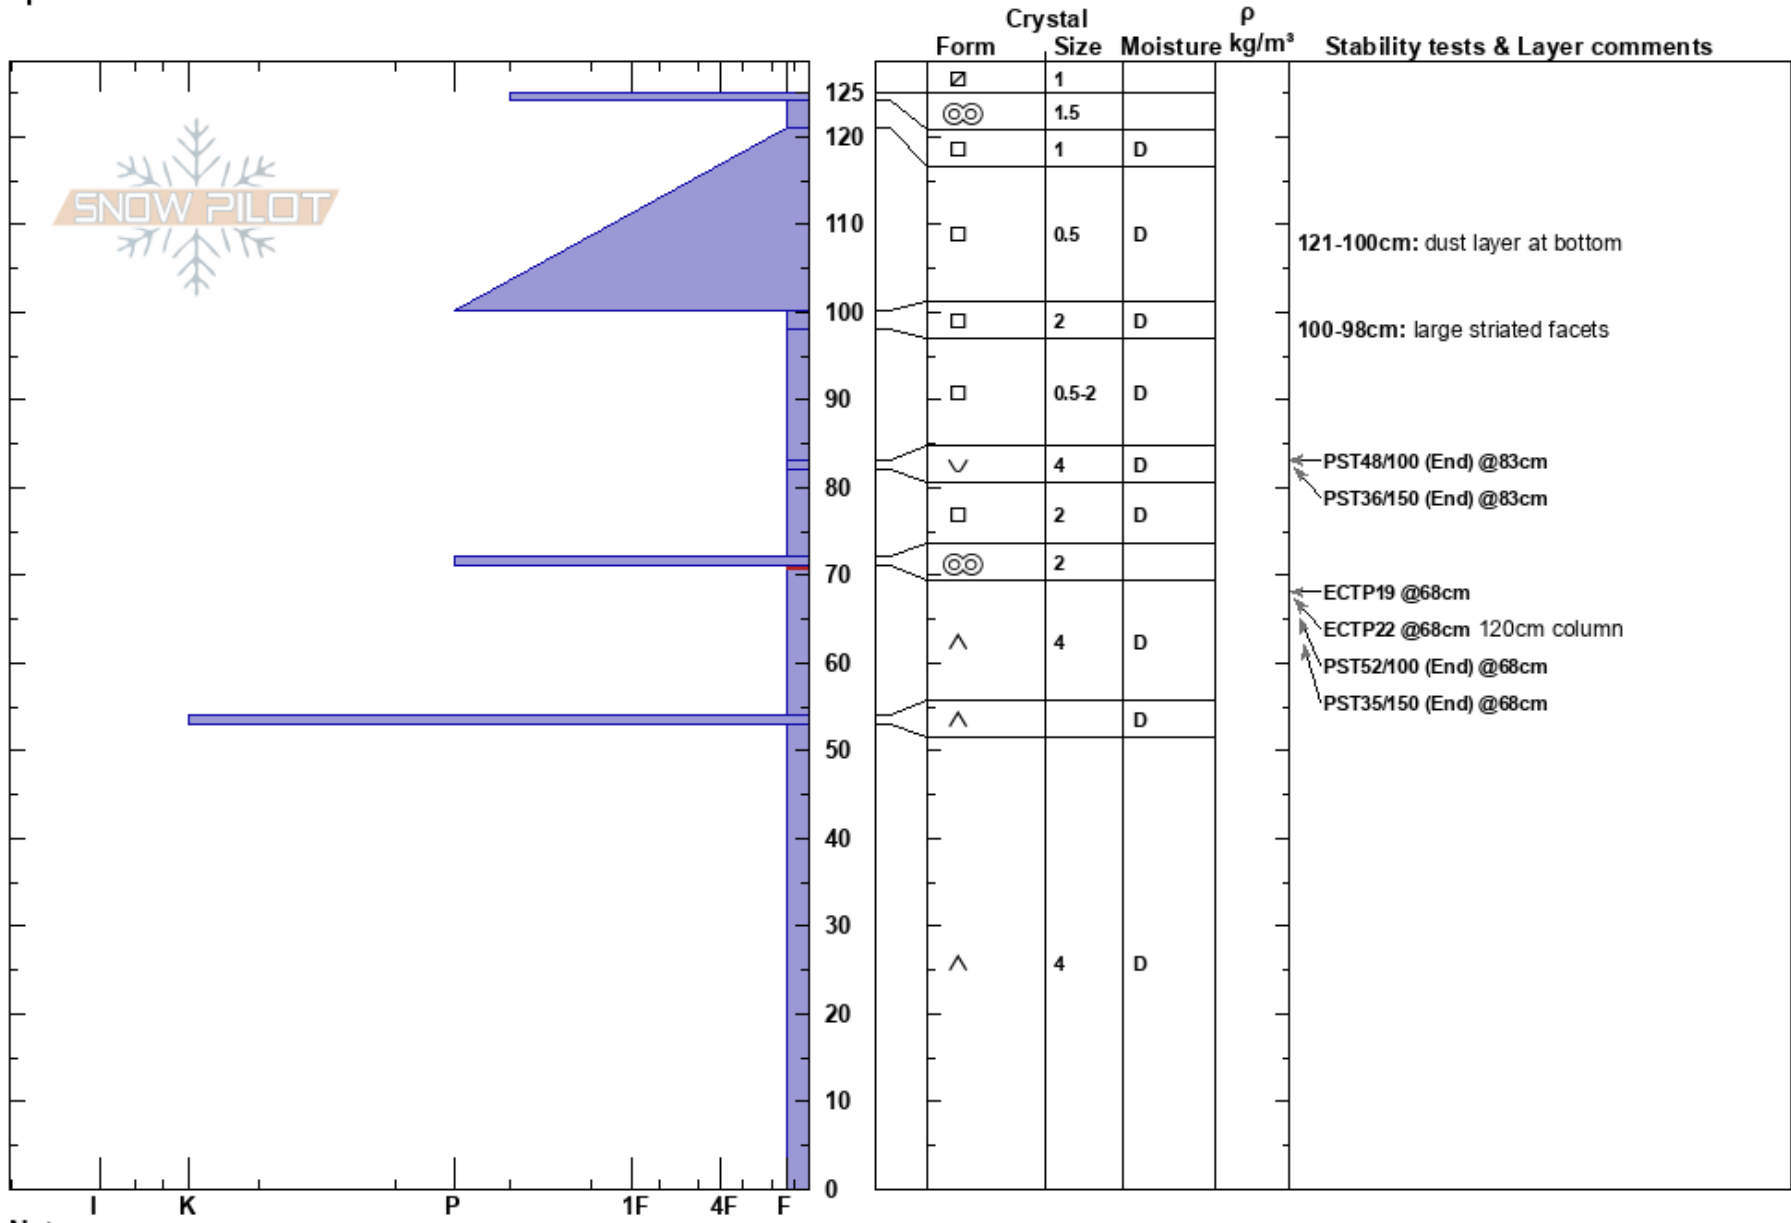

W Mt Thomas
 Sawatch
 CO
 Elevation: 11650 ft
 Aspect: W
 Specifics:

Jewel Campbell
 03/20/2024 - 2:00pm
 Co-ord:
 Slope Angle: 18°
 Wind Loading: no

Stability:
 Air Temperature:
 Sky Cover: SCT
 Precipitation: NO
 Wind: SW Light Breeze

HS: 125
 PF: 15
 PS: 10
 121-100cm: dust layer at bottom
 100-98cm: large striated facets
 71-54cm: Problematic layer

Notes: