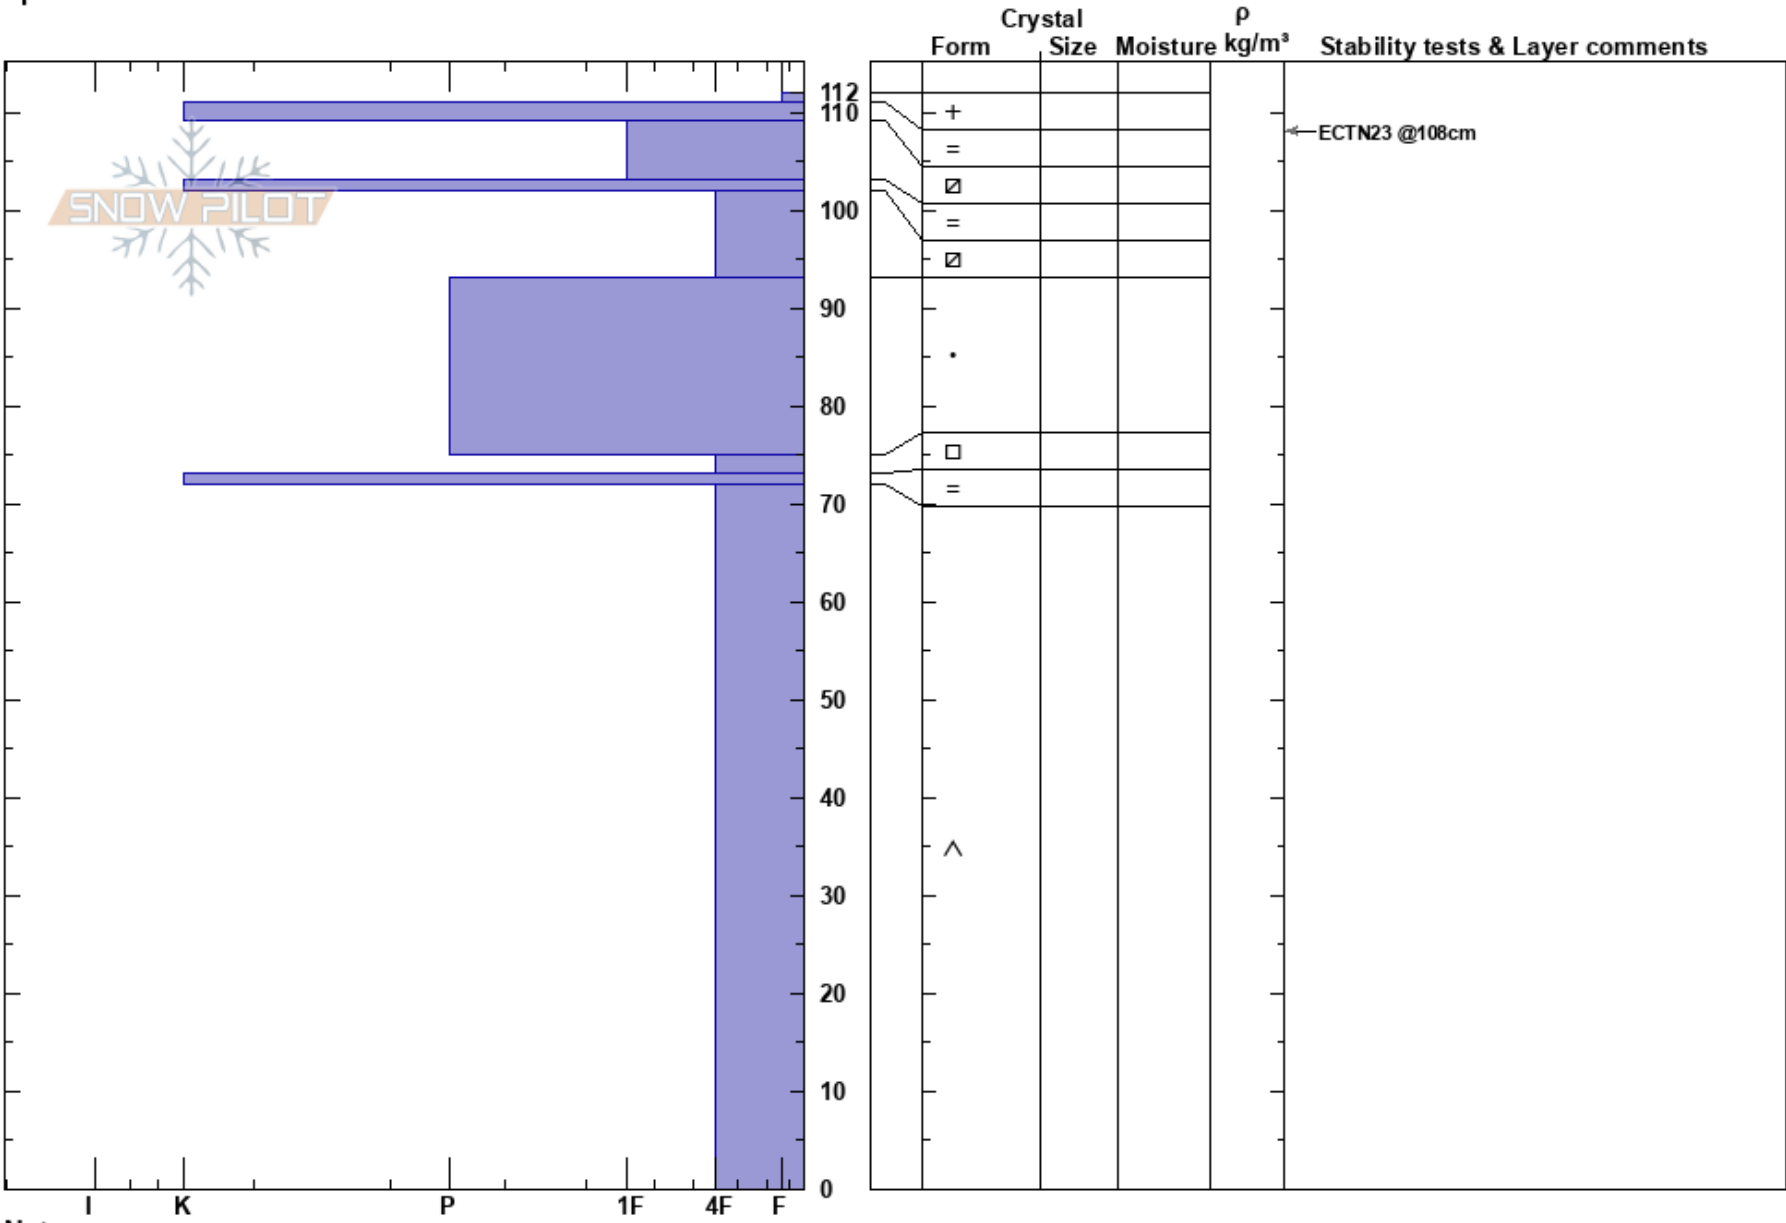

Skenören NÖ
 Funäsfjällen
 Sweden
Elevation: 1124 m
Aspect: NE
Specifics:

Matilda Johansson
 21/03/2024 - 11:30
Co-ord: 33V 362633E 6947275N
Slope Angle: 20°
Wind Loading: yes

Stability:
Air Temperature: -3°C
Sky Cover: FEW
Precipitation: NO
Wind: S Moderate

HS:112

Layer Notes:

Notes: ALP. Drevsnö.