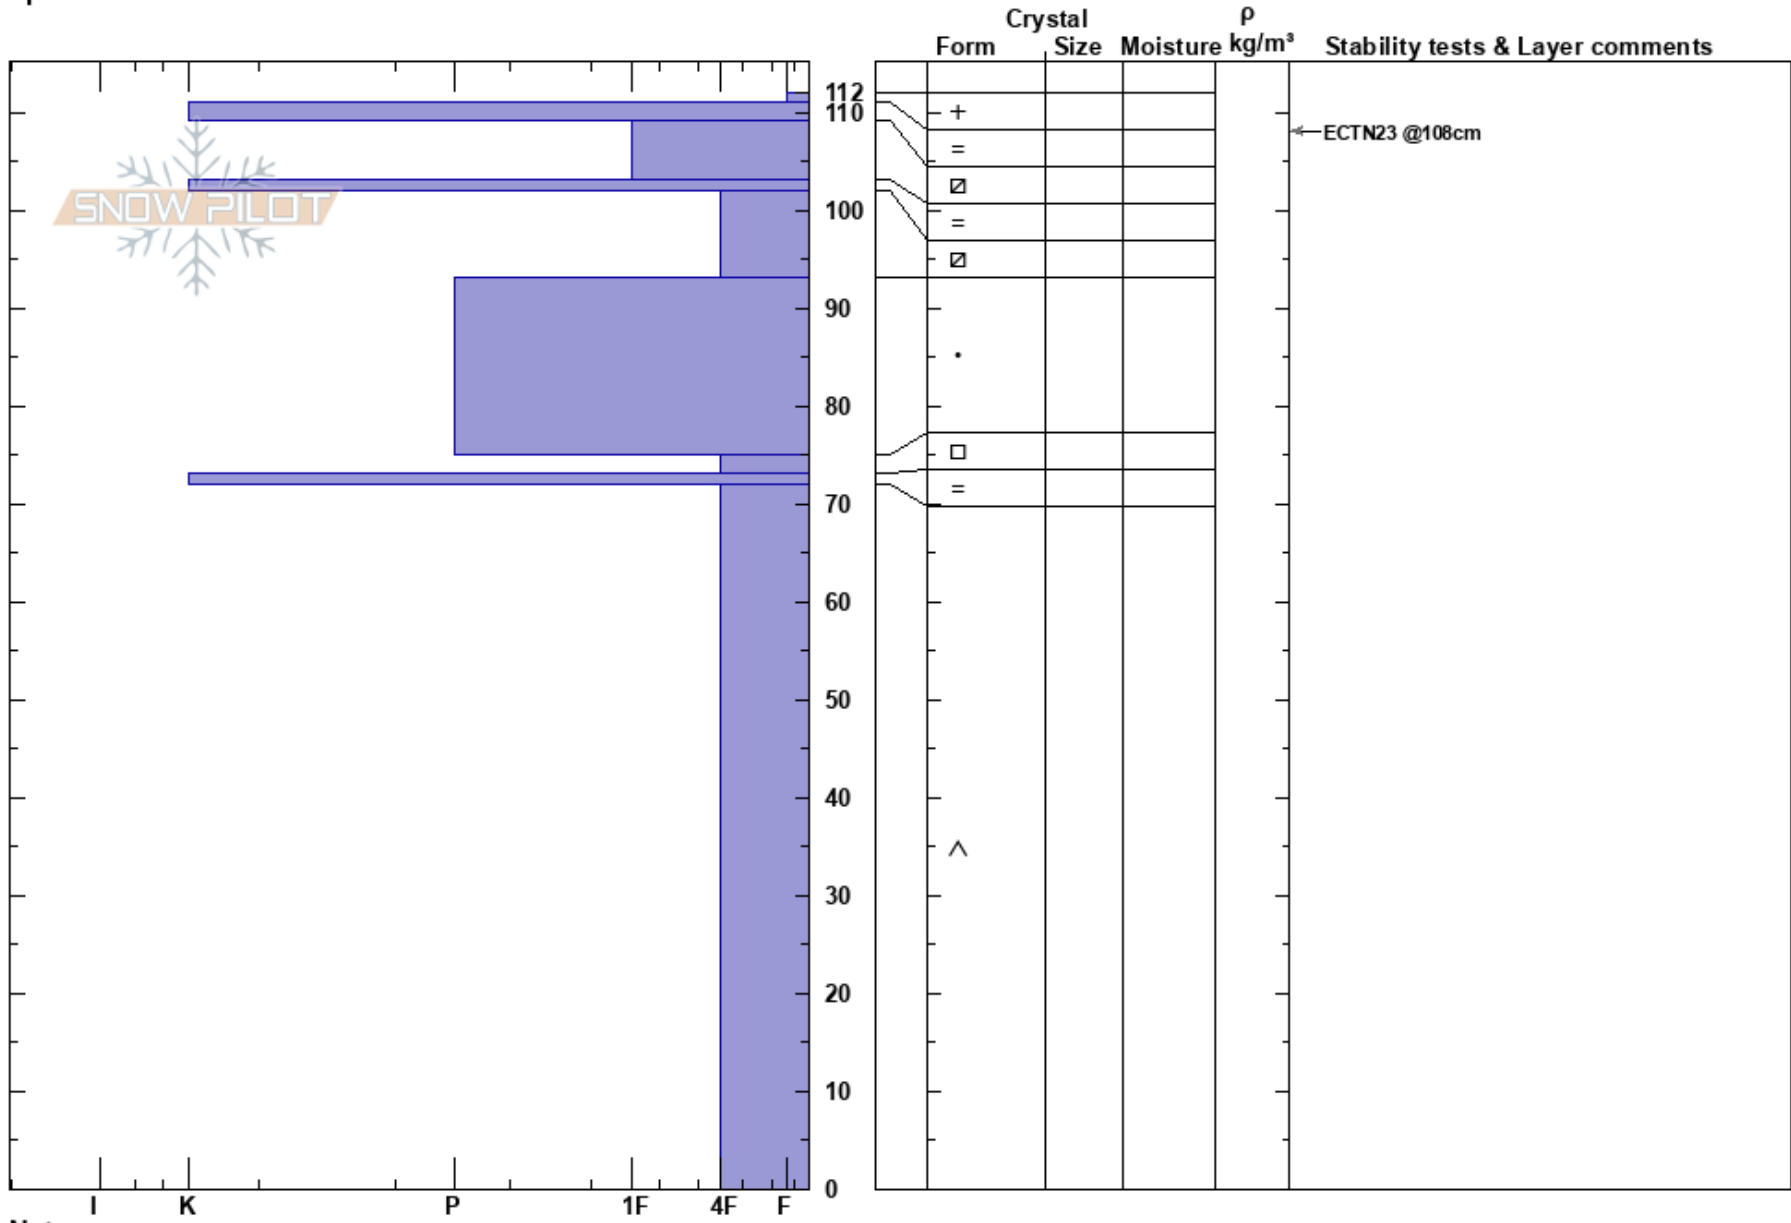

Skenören NÖ
 Funäsfjällen
 Sweden
Elevation: 1124 m
Aspect: NE
Specifics:

Matilda Johansson
 21/03/2024 - 11:30
Co-ord: 33V 362633E 6947275N
Slope Angle: 20°
Wind Loading: yes

Stability:
Air Temperature: -3°C
Sky Cover: FEW
Precipitation: NO
Wind: S Moderate

HS:112

Layer Notes:

Notes: ALP. Drevsnö.