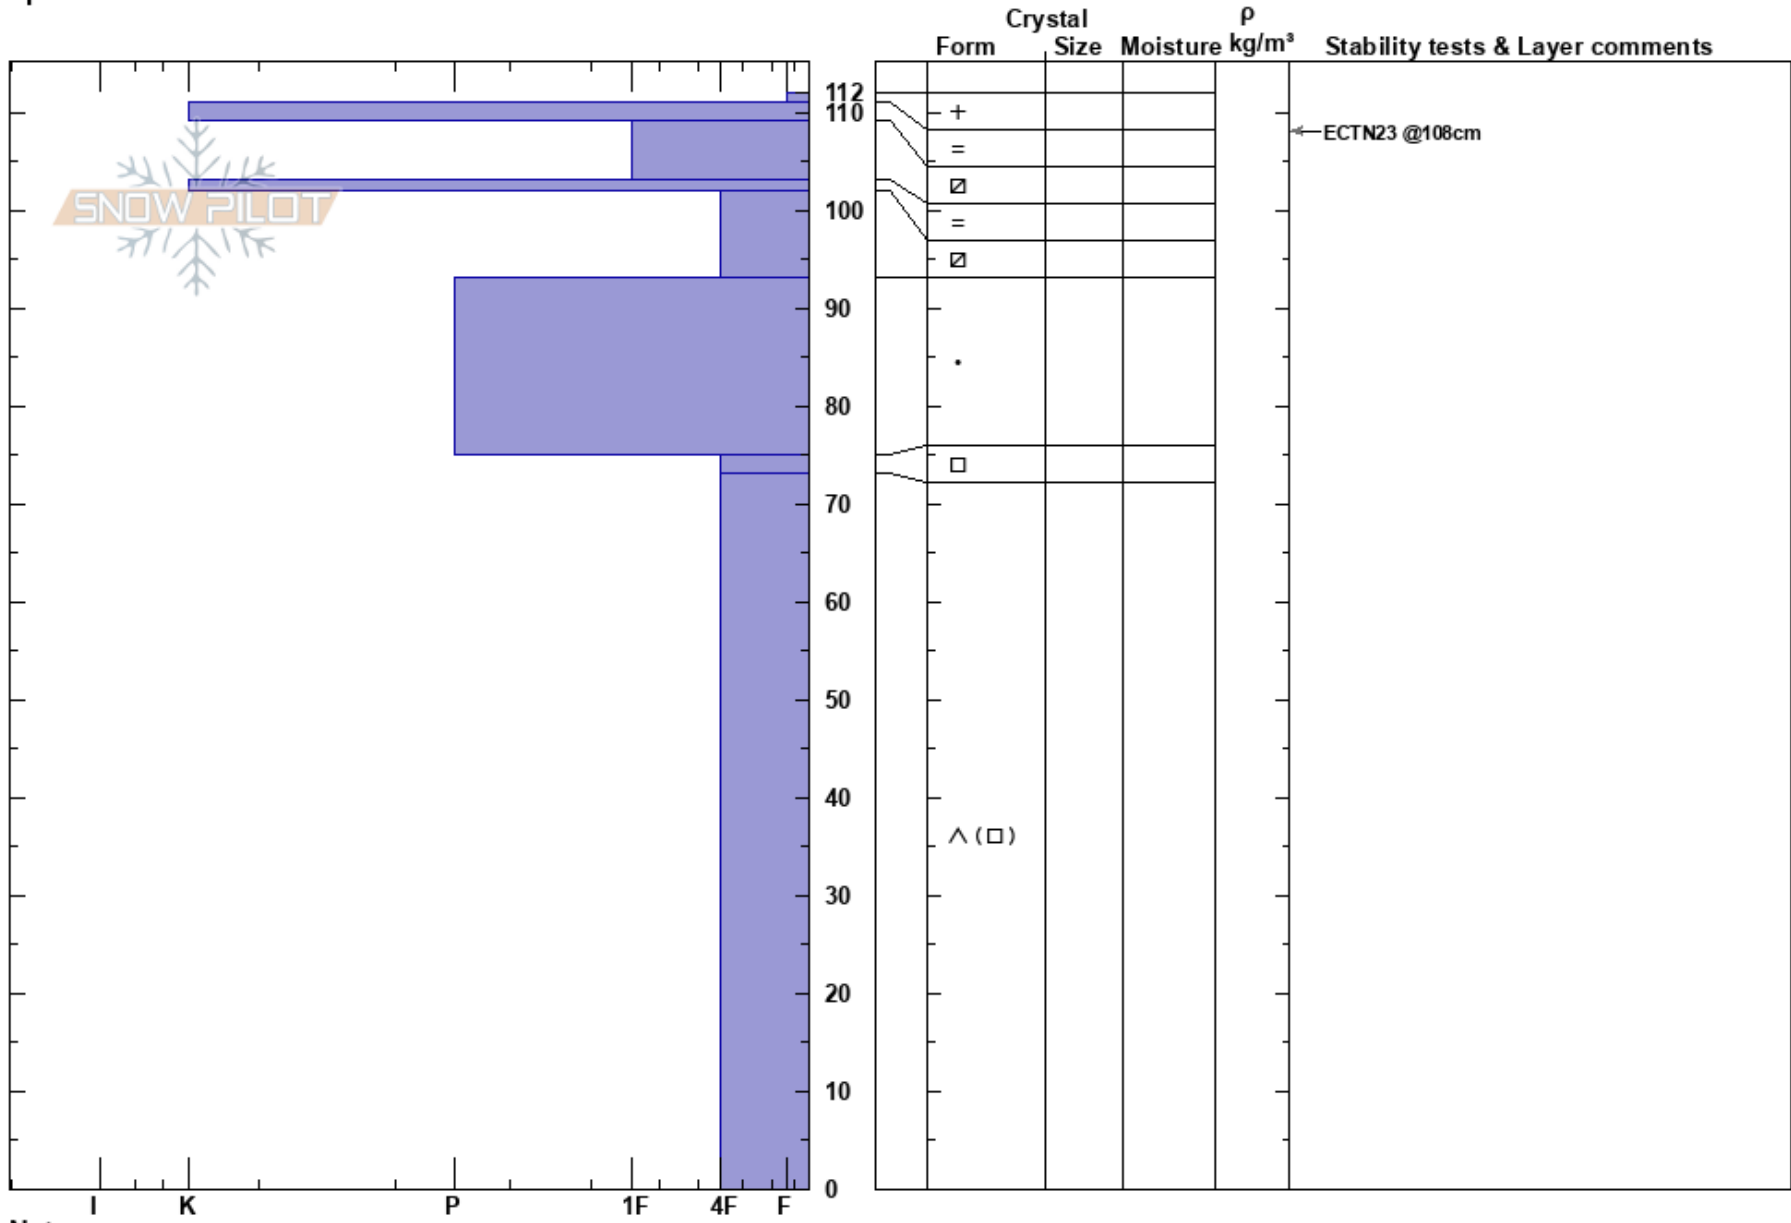

Skenören NÖ
 Funäsfjällen
 Sweden
Elevation: 1124 m
Aspect: NE
Specifics:

Matilda Johansson
 21/03/2024 - 11:30
Co-ord: 33V 362633E 6947275N
Slope Angle: 20°
Wind Loading: yes

Stability: HS:112
Air Temperature: -3°C
Sky Cover: FEW
Precipitation: NO
Wind: S Moderate

Layer Notes:

Notes: ALP. Drevsnö.