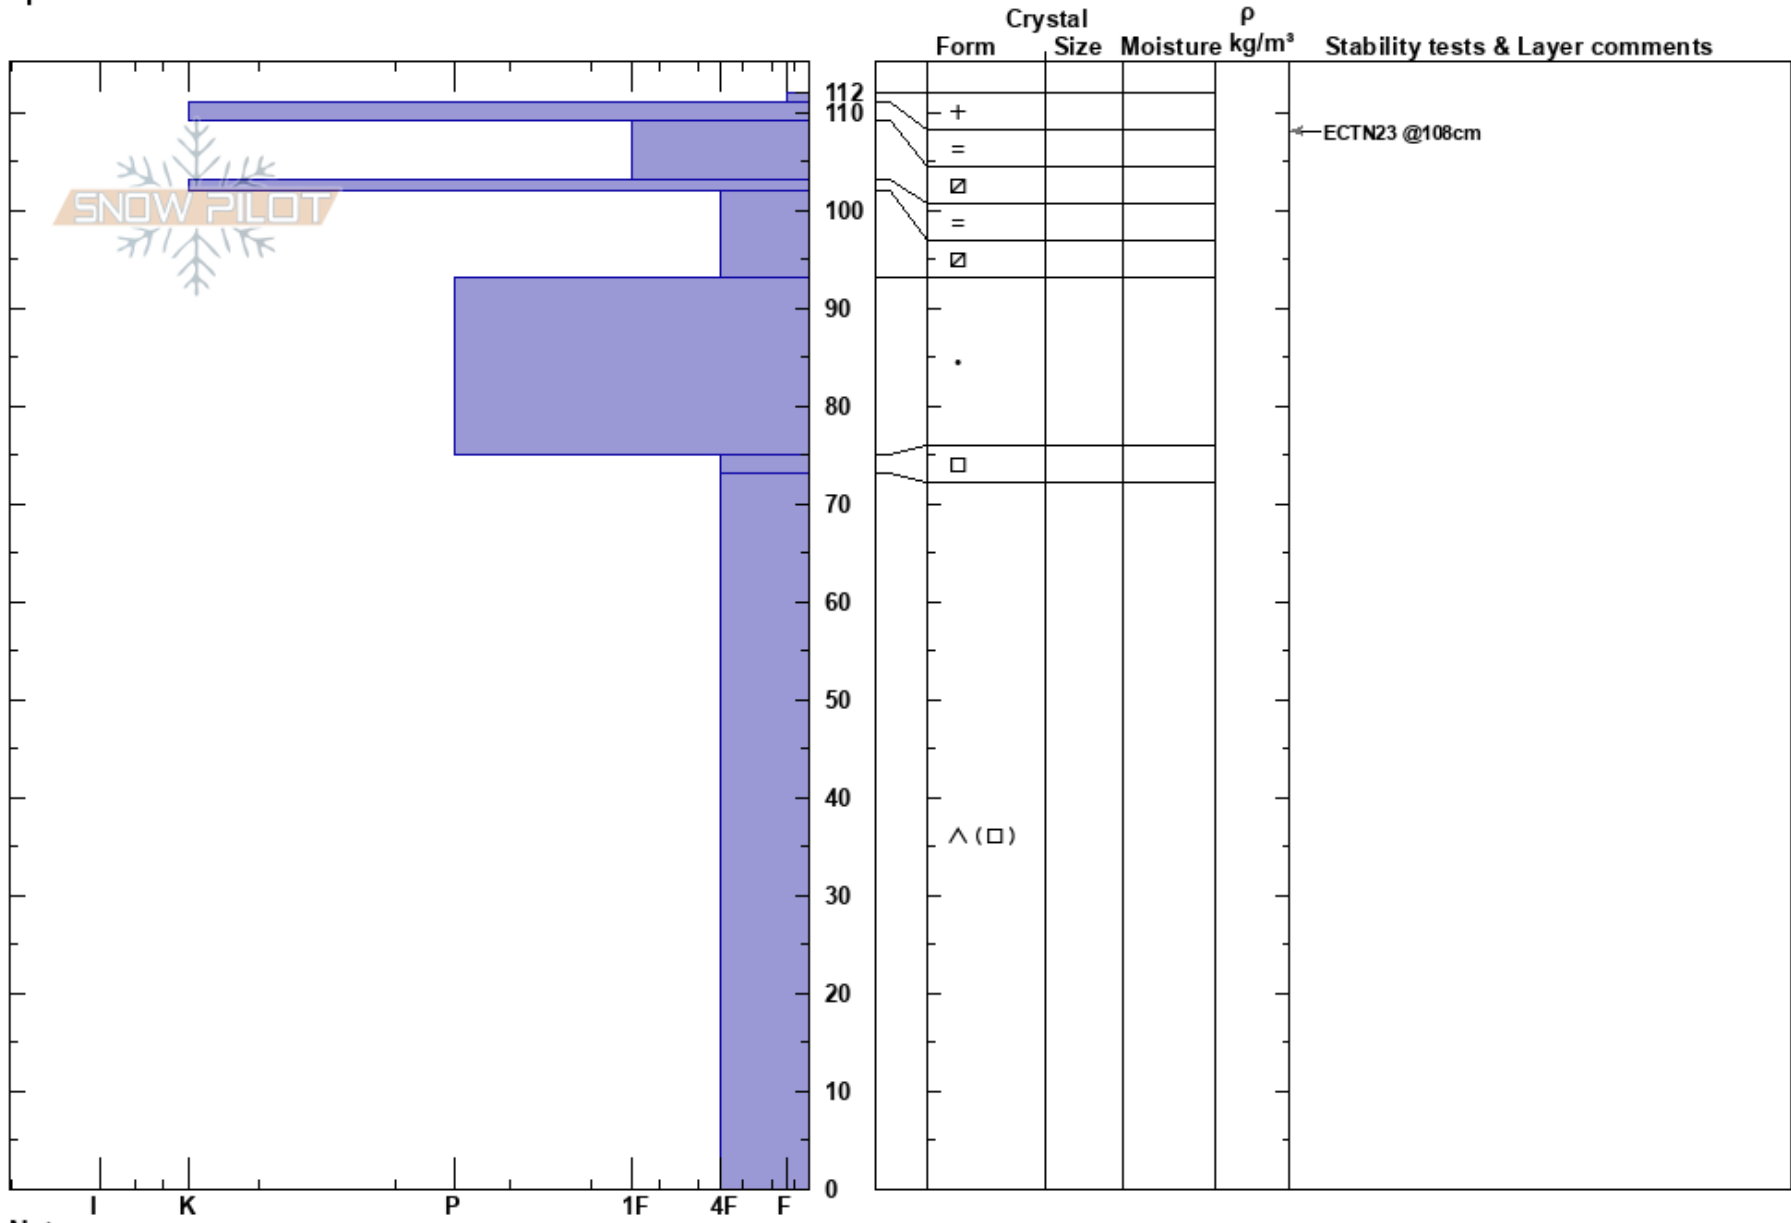

Skenören NÖ
 Funäsfjällen
 Sweden
Elevation: 1124 m
Aspect: NE
Specifics:

Matilda Johansson
 21/03/2024 - 11:30
Co-ord: 33V 362633E 6947275N
Slope Angle: 20°
Wind Loading: yes

Stability:
Air Temperature: -3°C
Sky Cover: FEW
Precipitation: NO
Wind: S Moderate

HS:112

Layer Notes:

Notes: ALP. Drevsnö.