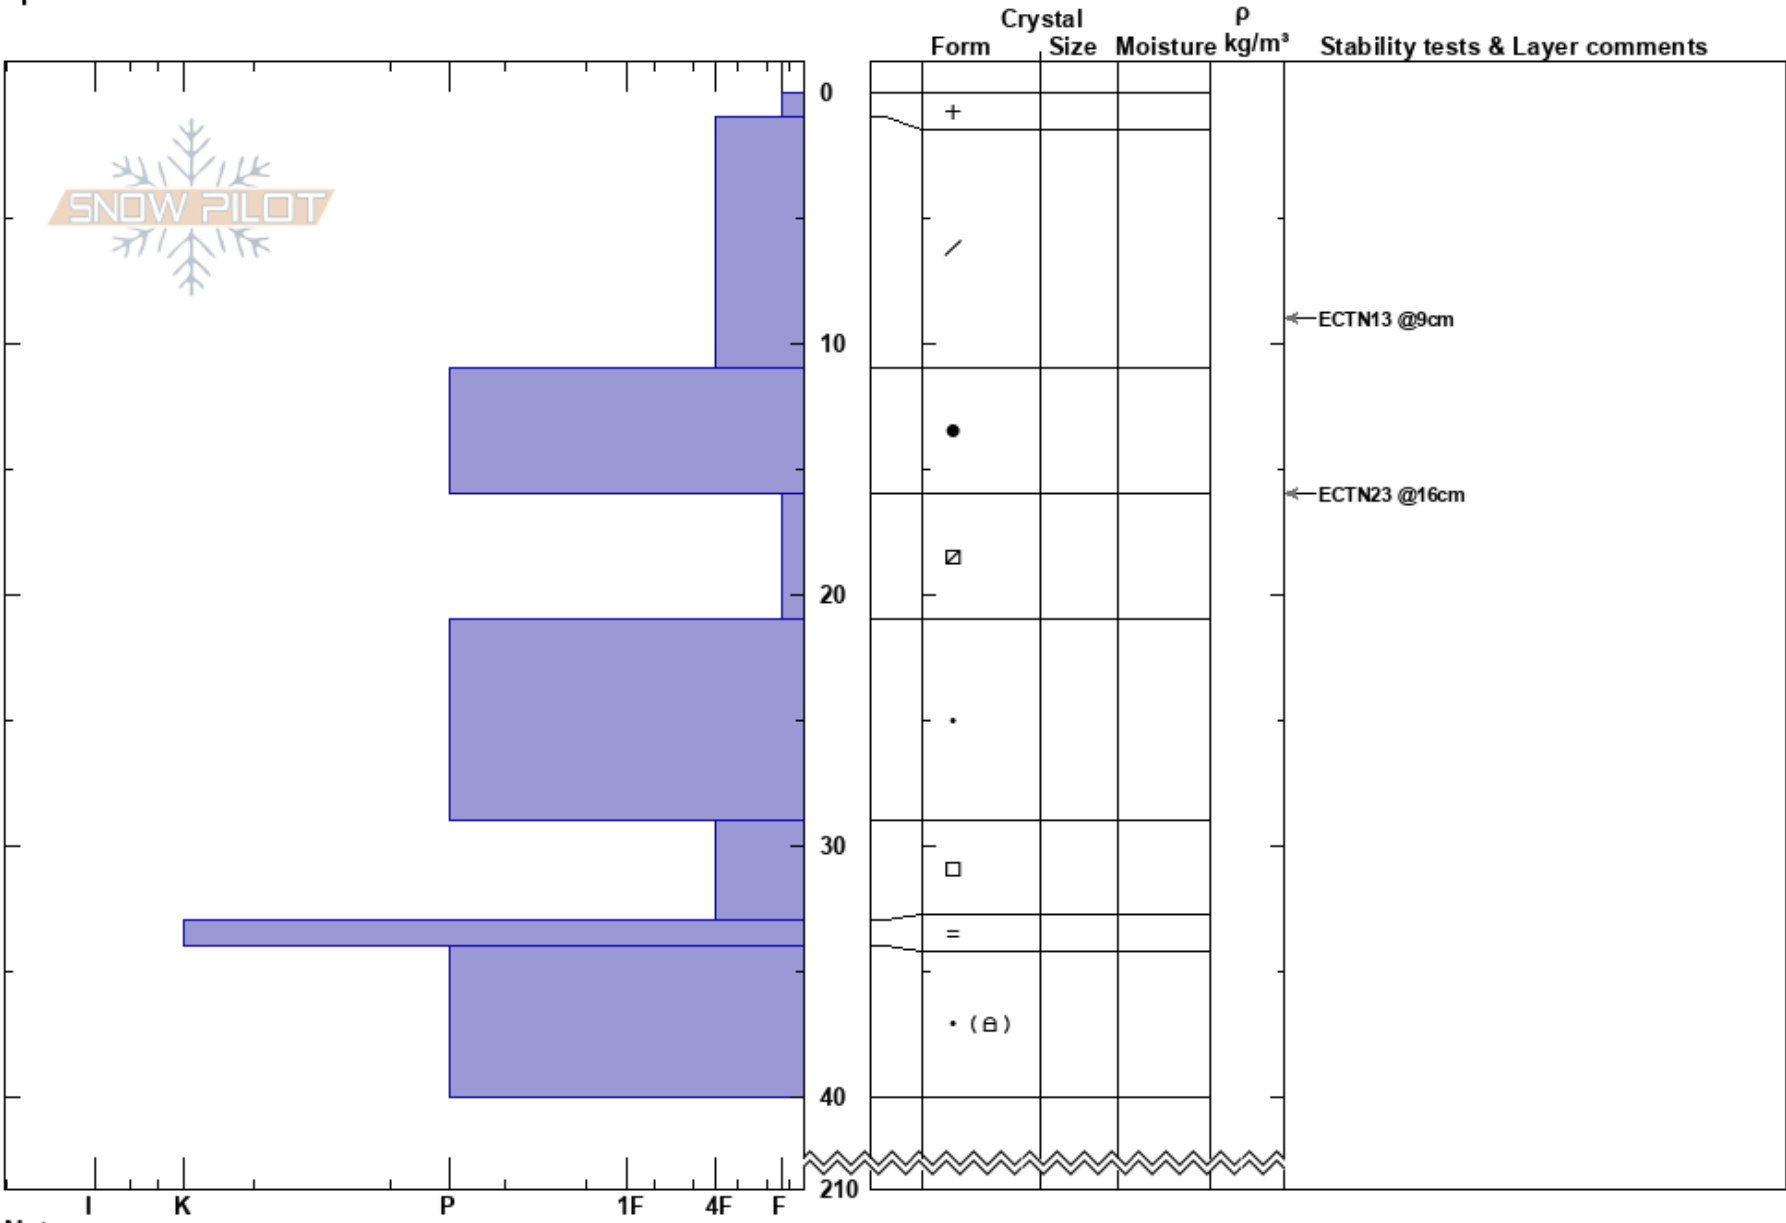

Skenören NÖ
 Funäsfjällen
 Sweden
Elevation: 1053 m
Aspect: NE
Specifics:

Matilda Johansson
 21/03/2024 - 12:00
Co-ord: 33V 363005E 6947075N
Slope Angle: 25°
Wind Loading: yes

Stability: HS:210
Air Temperature: -2.5°C **PF:** 10
Sky Cover: SCT
Precipitation: S-1
Wind: S Moderate

Layer Notes:

Notes: ALP. Drevsnö.